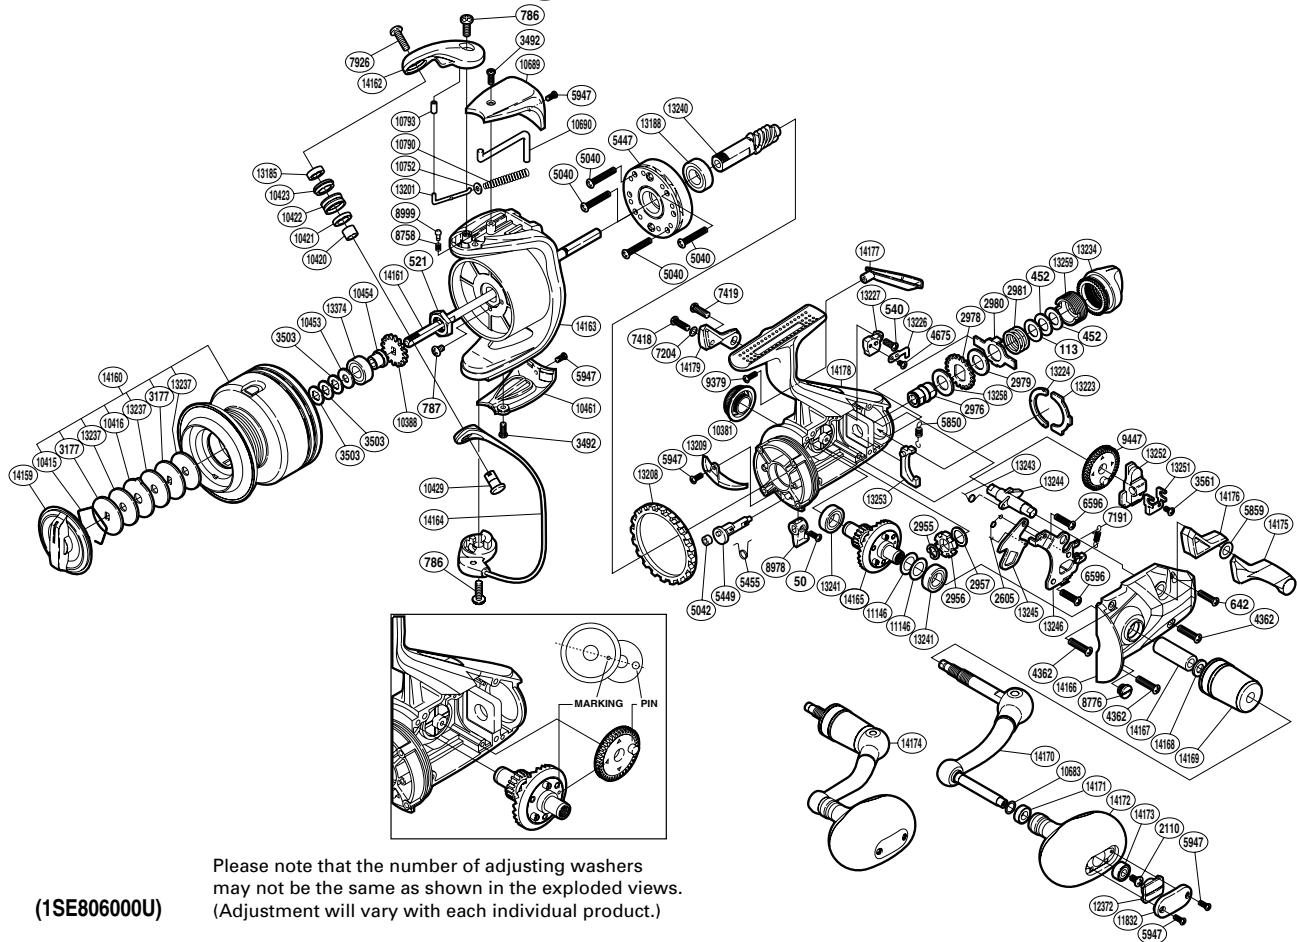

SHIMANO

THUNNUS CI4 SA-RB

TU-6000CI4

Please note that the number of adjusting washers may not be the same as shown in the exploded views. (Adjustment will vary with each individual product.)

(1SE806000U)

Part No.	Description	Part No.	Description	Part No.	Description
RD 0050	Screw	RD 7926	Screw	RD13234	BaitRunner Tension Dial
RD 0113	Washer	RD 8758	Click Spring	RD13237	Drag Washer
RD 0452	Washer	RD 8776	Oil Cap	RD13240	Pinion Gear
RD 0521	Rotor Nut	RD 8978	Anti-Reverse Lever	RD13241	Ball Bearing
RD 0540	Screw	RD 8999	Click Pin	RD13243	Clutch Spring
RD 0642	Screw	RD 9379	Screw	RD13244	BaitRunner Lever Shaft
RD 0786	Screw	RD 9447	Oscillating Gear	RD13245	Clutch Pawl
RD 0787	Screw	RD10381	Handle Screw Cap	RD13246	Clutch Plate Assembly
RD 2110	Screw	RD10388	Spool Support	RD13251	Oscillating Slider Retainer
RD 2605	Clutch Pawl Spring	RD10415	Drag Washers Retainer	RD13252	Oscillating Slider
RD 2955	C Lock	RD10416	Eared Washer	RD13253	BaitRunner Pawl
RD 2956	BaitRunner Ratchet	RD10420	Bearing Spacer	RD13258	Free Spool Tension Washer
RD 2957	Spacer	RD10421	Line Roller Collar	RD13259	Free Spool Tension Screw
RD 2976	Free Spool Tension Shaft	RD10422	Line Roller	RD13374	Ball Bearing
RD 2978	Click Gear	RD10423	Line Roller Bushing	RD14159	Drag Knob
RD 2979	Free Spool Tension Washer	RD10429	Line Roller Support	RD14160	Spool Assembly
RD 2980	Eared Washer	RD10453	Spool Support B	RD14161	Main Shaft
RD 2981	Free Spool Tension Spring	RD10454	Bearing Bushing	RD14162	Bail Arm
RD 3177	Key Washer	RD10461	Rotor Side Cover	RD14163	Rotor
RD 3492	Screw	RD10683	Washer	RD14164	Bail Assembly
RD 3503	Spool Washer	RD10689	Bail Spring Cover	RD14165	Drive Gear
RD 3561	Screw	RD10690	Bail Trip Lever	RD14166	Side Cover
RD 4362	Screw	RD10752	Spring Guide A Support	RD14167	Handle Shaft Cover B
RD 4675	Screw	RD10790	Bail Spring	RD14168	Washer
RD 5040	Screw	RD10793	Bail Arm Collar	RD14169	Handle Shaft Cover
RD 5042	Anti-Reverse Cam Ring	RD11146	Washer	RD14170	Handle Shank Assembly
RD 5447	Roller Clutch Assembly	RD11832	Handle Knob I.D. Plate	RD14171	Handle Knob Bushing
RD 5449	Anti-Reverse Cam	RD12372	Handle Knob Seal	RD14172	Handle Knob
RD 5455	Anti-Reverse Cam Spring	RD13185	Ball Bearing	RD14173	Ball Bearing
RD 5850	BaitRunner Pawl Spring	RD13188	Ball Bearing	RD14174	Handle Assembly
RD 5859	Spacer	RD13201	Bail Spring Guide A	RD14175	BaitRunner Lever Arm L
RD 5947	Screw	RD13208	Friction Ring	RD14176	BaitRunner Lever Bridge
RD 6596	Screw	RD13209	Bail Trip Strike	RD14177	Body I.D. Plate
RD 7191	BaitRunner Click Spring	RD13223	Dial Retainer	RD14178	Body
RD 7204	Lock Washer	RD13224	Dial Retainer B	RD14179	BaitRunner Lever Arm R
RD 7418	Screw	RD13226	Dial Click		
RD 7419	Screw	RD13227	BaitRunner Pawl Guide		