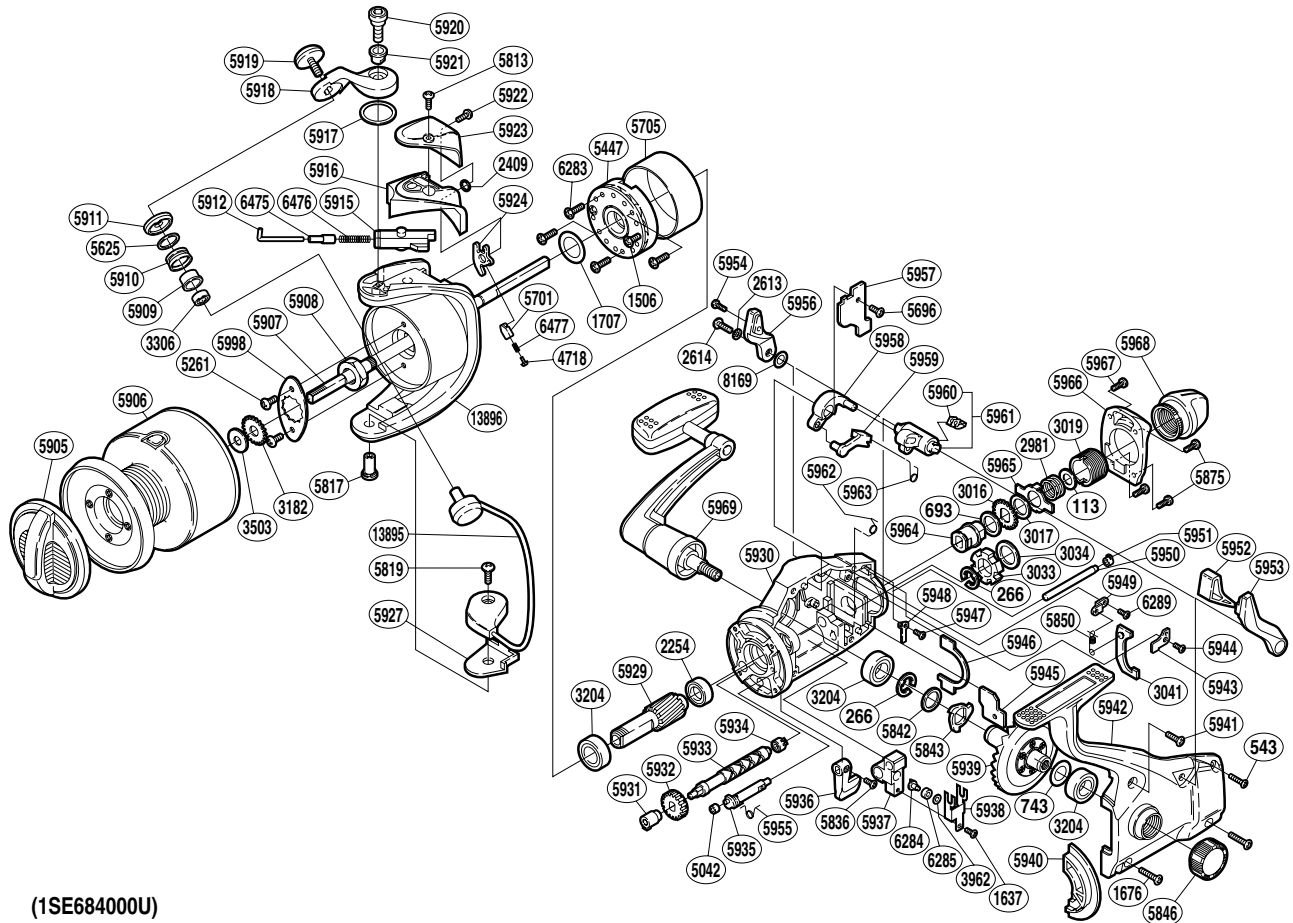

SHIMANO

THUNNUS

TU-6000F

(1SE68400U)

Part No.	Description	Part No.	Description	Part No.	Description
RD 0113	Tension Spring Washer	RD 5843	Drive Gear Ratchet	RD 5944	BaitRunner Pawl Guide Screw
RD 0266	"C" Lock	RD 5846	Handle Screw Cap	RD 5945	Worm Shaft Retainer
RD 0543	Side Cover Screw (B)	RD 5850	BaitRunner Pawl Spring	RD 5946	Dial Retainer
RD 0693	Free Spool Tension Washer (cloth)	RD 5875	Rear Protector Screw (A)	RD 5947	Dial Click Screw
RD 0743	Drive Gear Washer	RD 5905	Drag Knob	RD 5948	Dial Click
RD 1506	Roller Clutch Cover Screw	RD 5906	Spool Assembly	RD 5949	Spring Retainer
RD 1637	Slider Retainer Screw	RD 5907	Main Shaft	RD 5950	Oscillating Guide
RD 1676	Side Cover Screw (A)	RD 5908	Rotor Nut	RD 5951	Oscillating Guide Holder
RD 1707	Bushing Washer	RD 5909	Line Roller Bushing	RD 5952	BaitRunner Lever Bridge
RD 2254	Ball Bearing	RD 5910	Line Roller	RD 5953	BaitRunner Lever Arm (L)
RD 2409	Spacer	RD 5911	Line Roller Washer	RD 5954	BaitRunner Lever Screw
RD 2613	Lock Washer	RD 5912	Bail Spring Guide (A)	RD 5955	Anti-Reverse Cam Spring
RD 2614	Clutch Arm Screw	RD 5915	Bail Spring Guide (B)	RD 5956	BaitRunner Lever Arm (R)
RD 2981	Free Spool Tension Spring	RD 5916	Bail Spring Cover	RD 5957	Clutch Pawl Guard
RD 3016	Click Gear	RD 5917	Bail Arm Washer	RD 5958	Clutch Lever
RD 3017	Free Spool Tension Washer (B)	RD 5918	Bail Arm	RD 5959	Clutch Pawl
RD 3019	Free Spool Tension Screw	RD 5919	Line Roller Screw	RD 5960	Clutch Arm Cover
RD 3033	BaitRunner Ratchet	RD 5920	Bail Arm Screw	RD 5961	Clutch Arm
RD 3034	Ratchet Spacer	RD 5921	Bail Arm Screw Collar	RD 5962	Clutch Spring
RD 3041	BaitRunner Pawl	RD 5922	Guard Screw (B)	RD 5963	Clutch Pawl Spring
RD 3204	Ball Bearing	RD 5923	Bail Spring Cover Guard	RD 5964	Free Spool Tension Shaft
RD 3306	Line Roller Bearing	RD 5924	Bail Trip Lever	RD 5965	Eared Washer
RD 3182	Spool Support	RD 5927	Bail Hold Support Spacer	RD 5966	Rear Protector
RD 3503	Spool Washer	RD 5929	Pinion Gear	RD 5967	Rear Protector Screw (B)
RD 3962	Spacer	RD 5930	Body	RD 5968	BaitRunner Tension Dial
RD 4718	Lever Spring Guide (A)	RD 5931	Worm Bushing (front)	RD 5969	Handle Assembly
RD 5042	Anti-Reverse Cam Ring	RD 5932	Idle Gear	RD 5998	Rotor Nut Retainer
RD 5261	Nut Lock Screw	RD 5933	Worm Shaft	RD 6283	Roller Clutch Screw
RD 5447	Roller Clutch Assembly	RD 5934	Worm Bushing (rear)	RD 6284	Oscillating Pawl
RD 5625	Line Roller Spacer	RD 5935	Anti-Reverse Cam	RD 6285	Oscillating Slider Bushing
RD 5696	Clutch Pawl Guard Screw	RD 5936	Anti-Reverse Lever	RD 6289	Spring Retainer Screw
RD 5701	Lever Spring Guide (B)	RD 5937	Oscillating Slider	RD 6475	Spring Guide (A) Support
RD 5705	Roller Clutch Ring	RD 5938	Oscillating Slider Retainer	RD 6476	Bail Spring
RD 5813	Guard Screw (A)	RD 5939	Drive Gear	RD 6477	Bail Trip Lever Spring
RD 5817	Bail Hold Support Shaft	RD 5940	Side Cover Flange	RD 8169	Washer
RD 5819	Bail Hold Support Screw	RD 5941	Side Cover Screw (C)	RD13895	Bail Assembly
RD 5836	Anti-Reverse Lever Screw	RD 5942	Side Cover	RD13896	Rotor
RD 5842	Drive Gear Ratchet Spacer	RD 5943	BaitRunner Pawl Guide		