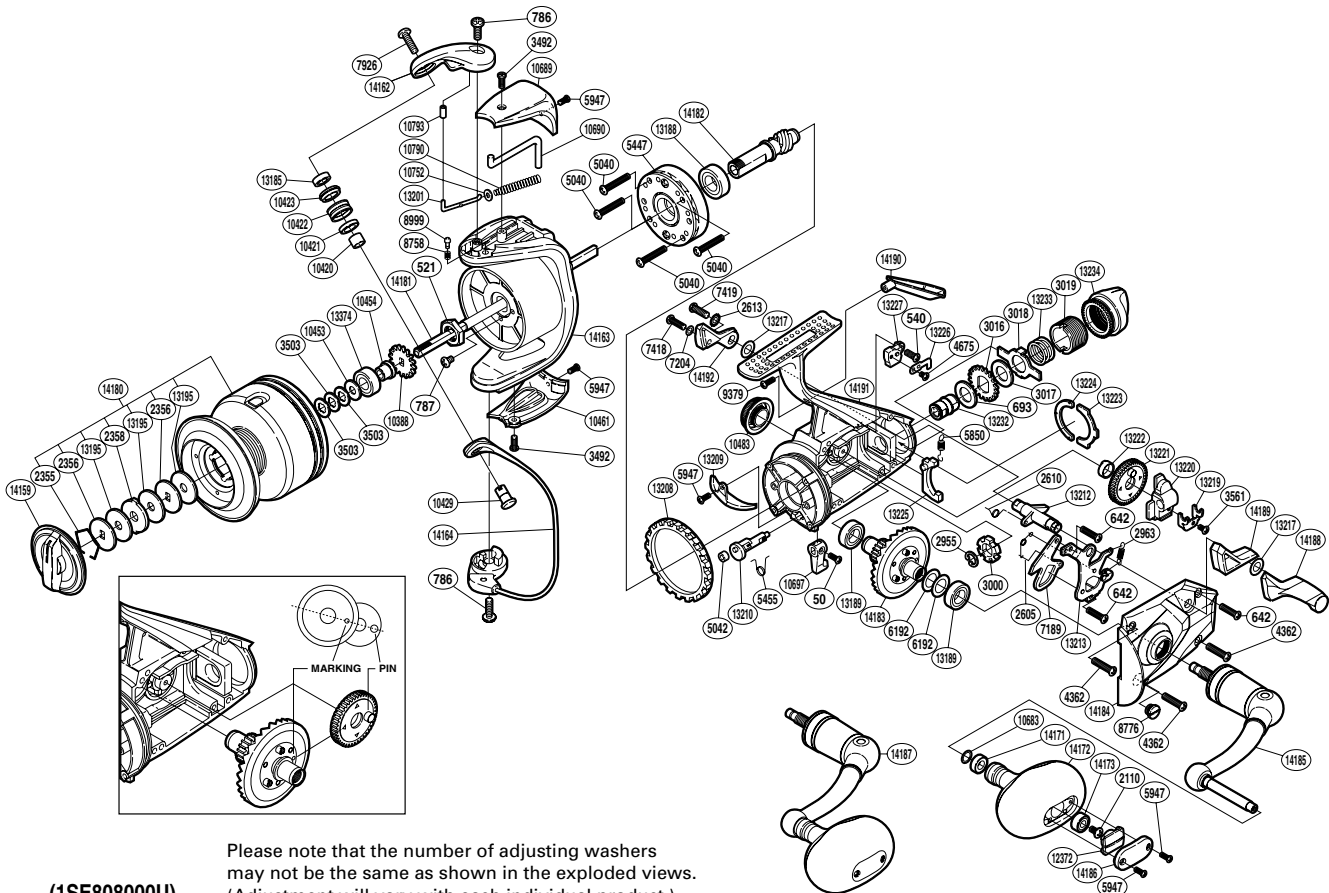

SHIMANO

THUNNUS C14 S A-RB

TU-8000C14

Please note that the number of adjusting washers may not be the same as shown in the exploded views. (Adjustment will vary with each individual product.)

(1SE808000U)