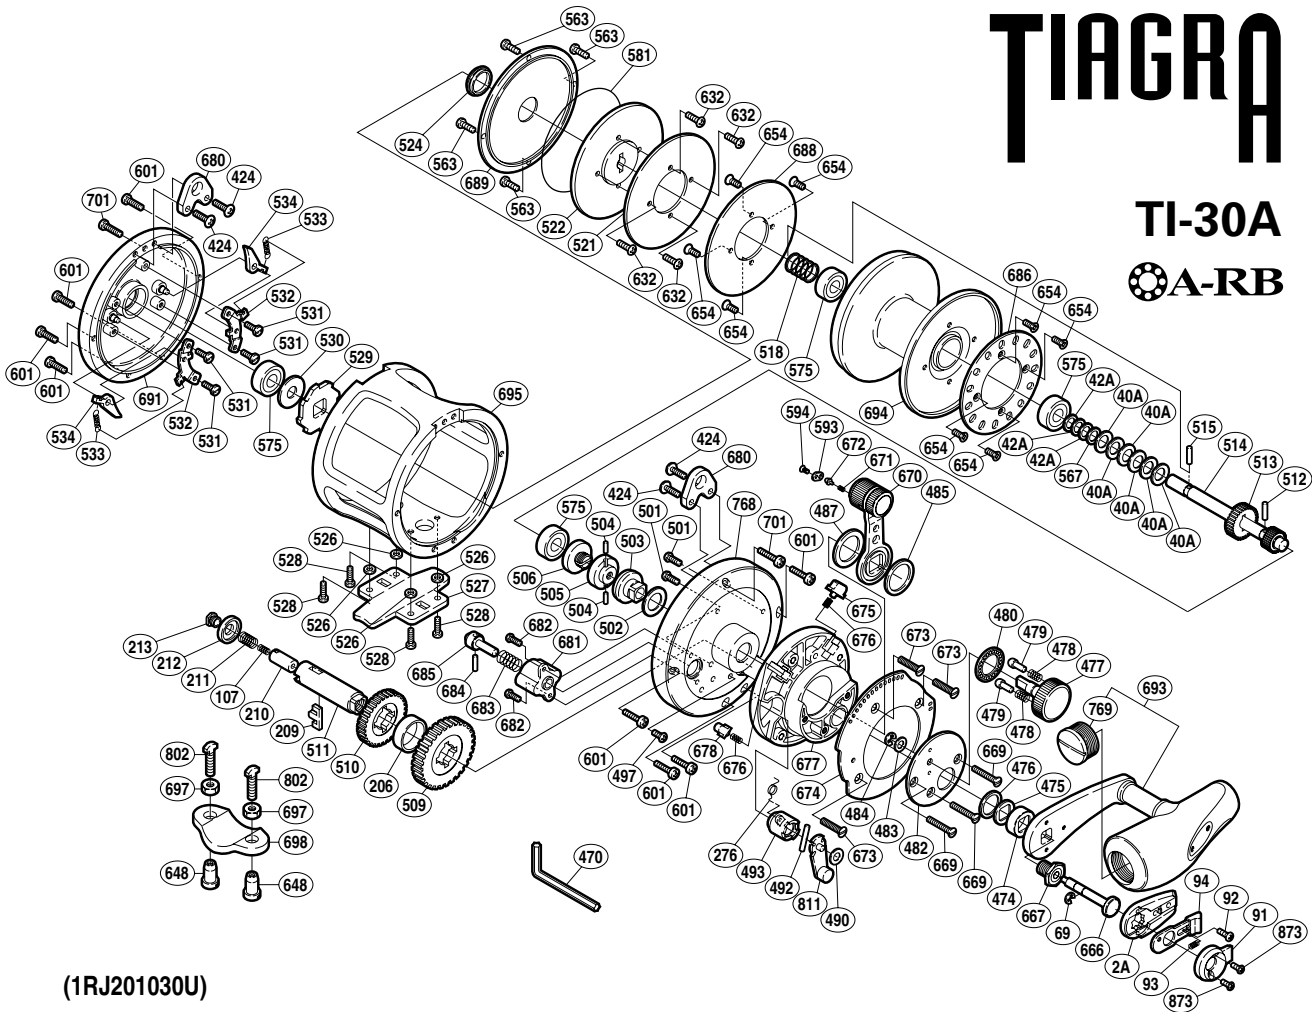

SHIMANO

TIAGRA

TI-30A

⊙A-RB

(1RJ201030U)

Part No.	Description	Part No.	Description	Part No.	Description
TT 0002A	Handle Bolt Plate	TT 0503	Lever Shaft Body	TT 0669	Screw
TT 0040A	Pre-Load Spring	TT 0504	Pre-Program Key Pin	TT 0670	Drag Control Lever
TT 0042A	Bearing Thrust Washer	TT 0505	Pre-Program Key	TT 0671	Lever Click Shoe
TT 0069	E Lock	TT 0506	Pre-Program Screw	TT 0672	Lever Click
TT 0091	Push Button Shield	TT 0509	Drive Gear A	TT 0673	Screw
TT 0092	Screw	TT 0510	Drive Gear B	TT 0674	Lever Quadrant
TT 0093	Slide Plate Spring	TT 0511	Drive Shaft	TT 0675	Strike Stop
TT 0094	Slide Plate	TT 0512	Cross Pin A	TT 0676	Pressure Spring
TT 0107	Drive Shaft Spring B	TT 0513	Pinion Gear B	TT 0677	Right Side Plate B
TT 0206	Friction Washer C	TT 0514	Pinion Shaft	TT 0678	Free Spool Detent
TT 0209	Gear Select Cross Bar	TT 0515	Cross Pin B	TT 0680	Harness Lug
TT 0210	Cross Bar Stop	TT 0518	Pressure Plate Spring	TT 0681	Plunger Holder
TT 0211	Drive Shaft Spring	TT 0521	Drag Washer	TT 0682	Screw
TT 0212	Friction Washer A	TT 0522	Pressure Plate	TT 0683	Click Spring
TT 0213	Drive Shaft Screw	TT 0524	Waterproof Ring	TT 0684	Plunger Cross Pin A
TT 0276	Cross Pin Support Spring	TT 0526	Stand Washer	TT 0685	Alert Plunger
TT 0424	Screw	TT 0527	Stand	TT 0686	Alert Ratchet
TT 0474	Drive Shaft Shield	TT 0528	Screw	TT 0688	Drag Plate
TT 0475	Drive Shaft Thrust Washer	TT 0529	Anti-Reverse Ratchet	TT 0689	Cooling Shield
TT 0476	Bearing Spacer	TT 0530	Bearing Spacer	TT 0691	Left Side Plate
TT 0477	Pre-Program Dial	TT 0531	Screw	TT 0693	Handle Assembly
TT 0478	Friction Shoe Spring	TT 0532	Set Plate	TT 0694	Spool
TT 0479	Dial Click Shoe	TT 0533	Dog Spring	TT 0695	One-Piece Frame
TT 0480	Dial Click	TT 0534	Dog	TT 0701	Screw
TT 0482	Lever Hub Cover	TT 0563	Screw	TT 0768	Right Side Plate A
TT 0483	Washer	TT 0567	Bearing Thrust Washer	TT 0769	Handle Knob Bushing
TT 0484	E Lock	TT 0575	Ball Bearing	TT 0811	Strike Alert Lever
TT 0485	Lever Thrust Ring	TT 0581	O Ring	TT 0873	Screw
TT 0487	Lever Thrust Ring	TT 0593	Lever Click Cover		
TT 0490	Spacer	TT 0594	Screw	TT 0648	Rod Clamp Nut A (accessory)
TT 0492	Plunger Cross Pin B	TT 0601	Screw	TT 0697	Rod Clamp Nut B (accessory)
TT 0493	Plunger Cross Pin Support	TT 0632	Screw	TT 0698	Rod Clamp (accessory)
TT 0497	Screw	TT 0654	Screw	TT 0802	Rod Clamp Bolt (accessory)
TT 0501	Screw	TT 0666	Push Low Button Shaft		
TT 0502	Washer	TT 0667	Handle Bolt	TT 0470	Wrench (accessory)