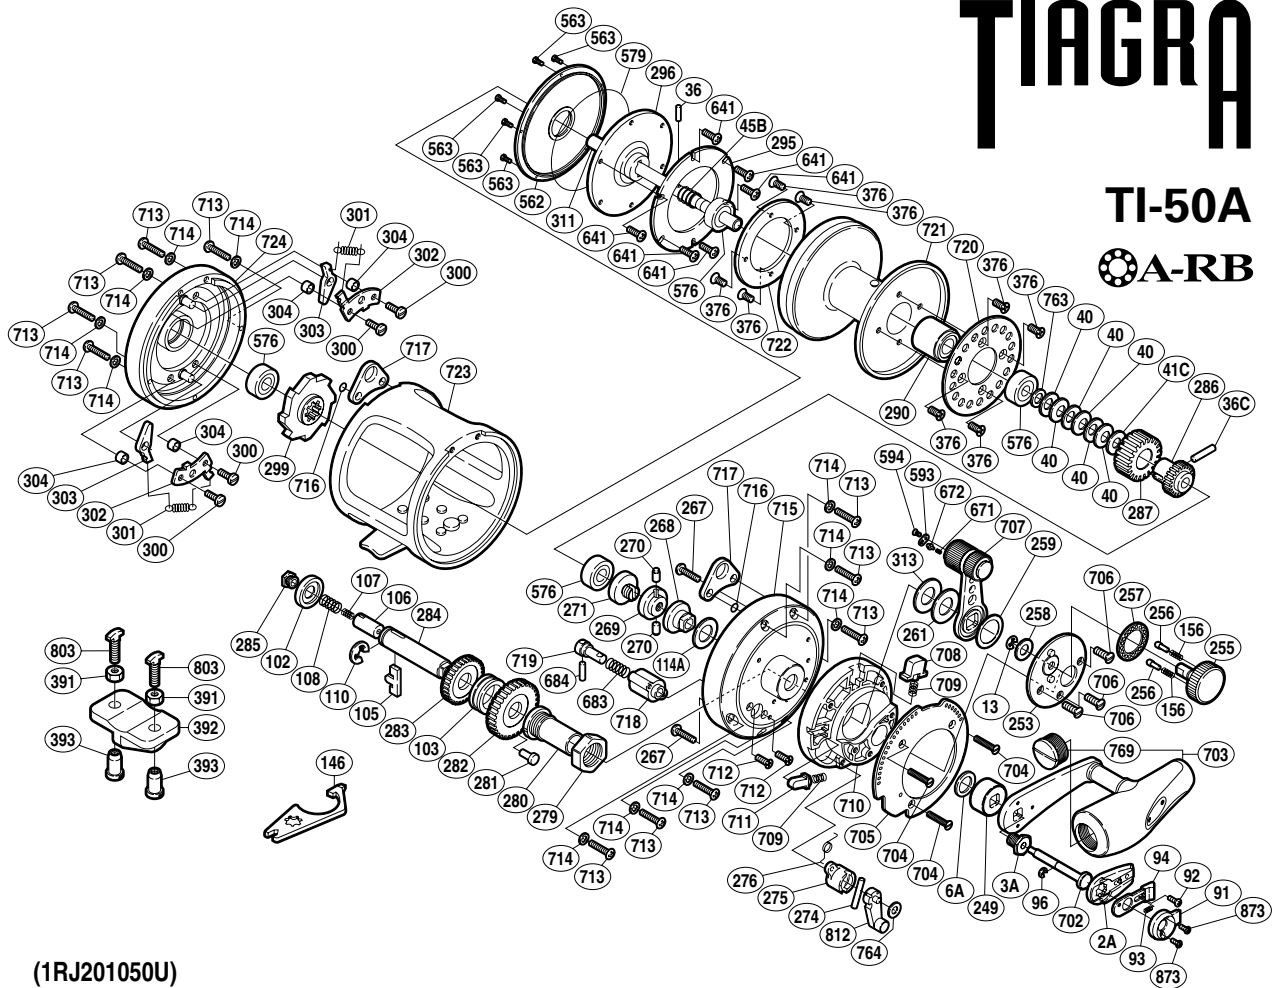

### ⊙A-RB

(1RJ201050U)

Part No.	Description	Part No.	Description	Part No.	Description
TT 0002A	Handle Bolt Plate	TT 0274	Plunger Cross Pin B	TT 0703	Handle Assembly
TT 0003A	Handle Bolt	TT 0275	Plunger Cross Pin Support	TT 0704	Screw
TT 0006A	Drive Shaft Washer	TT 0276	Cross Pin Support Spring	TT 0705	Lever Quadrant
TT 0013	C Lock	TT 0279	Holder Nut	TT 0706	Screw
TT 0036	Cross Pin A	TT 0280	Drive Shaft Holder	TT 0707	Drag Control Lever
TT 0036C	Cross Pin B	TT 0281	Lock Pin	TT 0708	Strike Stop
TT 0040	Pre-Load Spring	TT 0282	Drive Gear A	TT 0709	Pressure Spring
TT 0041C	Pre-Load Washer	TT 0283	Drive Gear B	TT 0710	Right Side Plate B
TT 0045B	Pressure Plate Spring	TT 0284	Drive Shaft	TT 0711	Free Spool Detent
TT 0091	Push Button Shield	TT 0285	Drive Shaft Screw	TT 0712	Screw
TT 0092	Screw	TT 0286	Pinion Gear A	TT 0713	Screw
TT 0093	Slide Plate Spring	TT 0287	Pinion Gear B	TT 0714	Washer
TT 0094	Slide Plate	TT 0290	Piston Assembly	TT 0715	Right Side Plate A
TT 0096	E Lock	TT 0295	Drag Washer	TT 0716	O Ring
TT 0102	Friction Washer A	TT 0296	Pressure Plate	TT 0717	Harness Lug
TT 0103	Friction Washer B	TT 0299	Anti-Reverse Ratchet	TT 0718	Plunger Holder
TT 0105	Gear Select Cross Bar	TT 0300	Screw	TT 0719	Alert Plunger
TT 0106	Cross Bar Stop	TT 0301	Dog Spring	TT 0720	Alert Ratchet
TT 0107	Drive Shaft Spring B	TT 0302	Set Plate	TT 0721	Spool
TT 0108	Drive Shaft Spring	TT 0303	Dog	TT 0722	Drag Plate
TT 0110	E Lock	TT 0304	Set Plate Support	TT 0723	One-Piece Frame
TT 0114A	Washer	TT 0311	Main Shaft	TT 0724	Left Side Plate
TT 0156	Friction Shoe Spring	TT 0313	Lever Thrust Ring	TT 0763	Bearing Thrust Washer
TT 0249	Drive Shaft Shield	TT 0376	Screw	TT 0764	Spacer
TT 0253	Lever Hub Cover	TT 0562	Cooling Shield	TT 0769	Handle Knob Bushing
TT 0255	Pre-Program Dial	TT 0563	Screw	TT 0812	Strike Alert Lever
TT 0256	Dial Click Shoe	TT 0576	Ball Bearing	TT 0873	Screw
TT 0257	Dial Click	TT 0579	O Ring		
TT 0258	Washer	TT 0593	Lever Click Cover		
TT 0259	Lever Thrust Ring	TT 0594	Screw		
TT 0261	Lever Thrust Ring	TT 0641	Screw	TT 0391	Rod Clamp Nut B (accessory)
TT 0267	Screw	TT 0671	Lever Click Shoe	TT 0392	Rod Clamp (accessory)
TT 0268	Lever Shaft Body	TT 0672	Lever Click	TT 0393	Rod Clamp Nut A (accessory)
TT 0269	Pre-Program Key	TT 0683	Click Spring	TT 0803	Rod Clamp Bolt (accessory)
TT 0270	Pre-Program Key Pin	TT 0684	Plunger Cross Pin A		
TT 0271	Pre-Program Screw	TT 0702	Push Low Button Shaft	TT 0146	Wrench (accessory)