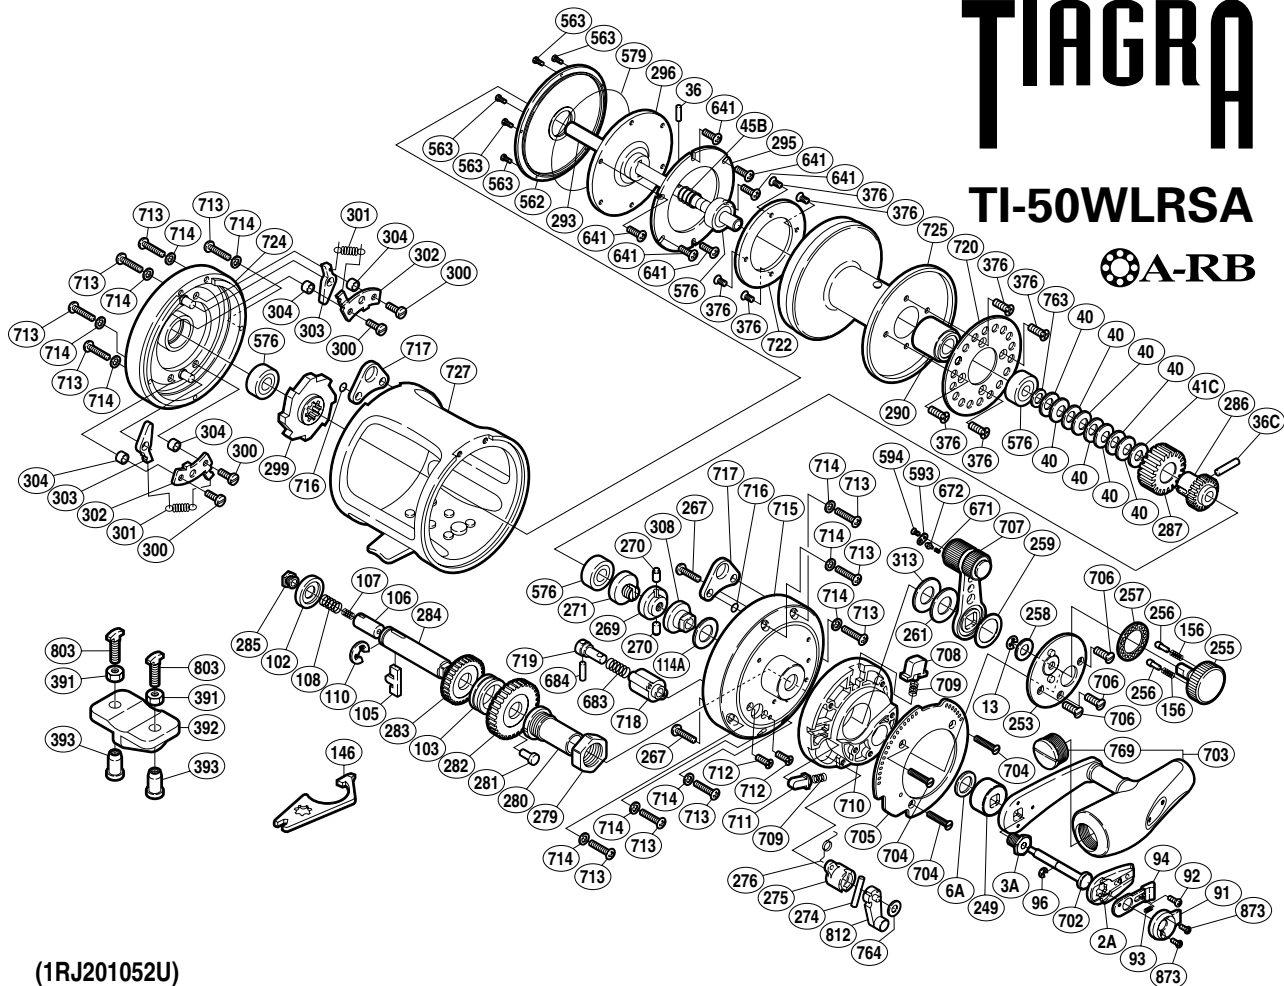

## TI-50WLRSA

(1RJ201052U)

Part No.	Description	Part No.	Description	Part No.	Description
TT 0002A	Handle Bolt Plate	TT 0275	Plunger Cross Pin Support	TT 0703	Handle Assembly
TT 0003A	Handle Bolt	TT 0276	Cross Pin Support Spring	TT 0704	Screw
TT 0006A	Drive Shaft Washer	TT 0279	Holder Nut	TT 0705	Lever Quadrant
TT 0013	C Lock	TT 0280	Drive Shaft Holder	TT 0706	Screw
TT 0036	Cross Pin A	TT 0281	Lock Pin	TT 0707	Drag Control Lever
TT 0036C	Cross Pin B	TT 0282	Drive Gear A	TT 0708	Strike Stop
TT 0040	Pre-Load Spring	TT 0283	Drive Gear B	TT 0709	Pressure Spring
TT 0041C	Pre-Load Washer	TT 0284	Drive Shaft	TT 0710	Right Side Plate B
TT 0045B	Pressure Plate Spring	TT 0285	Drive Shaft Screw	TT 0711	Free Spool Detent
TT 0091	Push Button Shield	TT 0286	Pinion Gear A	TT 0712	Screw
TT 0092	Screw	TT 0287	Pinion Gear B	TT 0713	Screw
TT 0093	Slide Plate Spring	TT 0290	Piston Assembly	TT 0714	Washer
TT 0094	Slide Plate	TT 0293	Main Shaft	TT 0715	Right Side Plate A
TT 0096	E Lock	TT 0295	Drag Washer	TT 0716	O Ring
TT 0102	Friction Washer A	TT 0296	Pressure Plate	TT 0717	Harness Lug
TT 0103	Friction Washer B	TT 0299	Anti-Reverse Ratchet	TT 0718	Plunger Holder
TT 0105	Gear Select Cross Bar	TT 0300	Screw	TT 0719	Alert Plunger
TT 0106	Cross Bar Stop	TT 0301	Dog Spring	TT 0720	Alert Ratchet
TT 0107	Drive Shaft Spring B	TT 0302	Set Plate	TT 0722	Drag Plate
TT 0108	Drive Shaft Spring	TT 0303	Dog	TT 0724	Left Side Plate
TT 0110	E Lock	TT 0304	Set Plate Support	TT 0725	Spool
TT 0114A	Washer	TT 0308	Lever Shaft Body	TT 0727	One-Piece Frame
TT 0156	Friction Shoe Spring	TT 0313	Lever Thrust Ring	TT 0763	Bearing Thrust Washer
TT 0249	Drive Shaft Shield	TT 0376	Screw	TT 0764	Spacer
TT 0253	Lever Hub Cover	TT 0562	Cooling Shield	TT 0769	Handle Knob Bushing
TT 0255	Pre-Program Dial	TT 0563	Screw	TT 0812	Strike Alert Lever
TT 0256	Dial Click Shoe	TT 0576	Ball Bearing	TT 0873	Screw
TT 0257	Dial Click	TT 0579	O Ring		
TT 0258	Washer	TT 0593	Lever Click Cover		
TT 0259	Lever Thrust Ring	TT 0594	Screw		
TT 0261	Lever Thrust Ring	TT 0641	Screw	TT 0391	Rod Clamp Nut B (accessory)
TT 0267	Screw	TT 0671	Lever Click Shoe	TT 0392	Rod Clamp (accessory)
TT 0269	Pre-Program Key	TT 0672	Lever Click	TT 0393	Rod Clamp Nut A (accessory)
TT 0270	Pre-Program Key Pin	TT 0683	Click Spring	TT 0803	Rod Clamp Bolt (accessory)
TT 0271	Pre-Program Screw	TT 0684	Plunger Cross Pin A		
TT 0274	Plunger Cross Pin B	TT 0702	Push Low Button Shaft	TT 0146	Wrench (accessory)