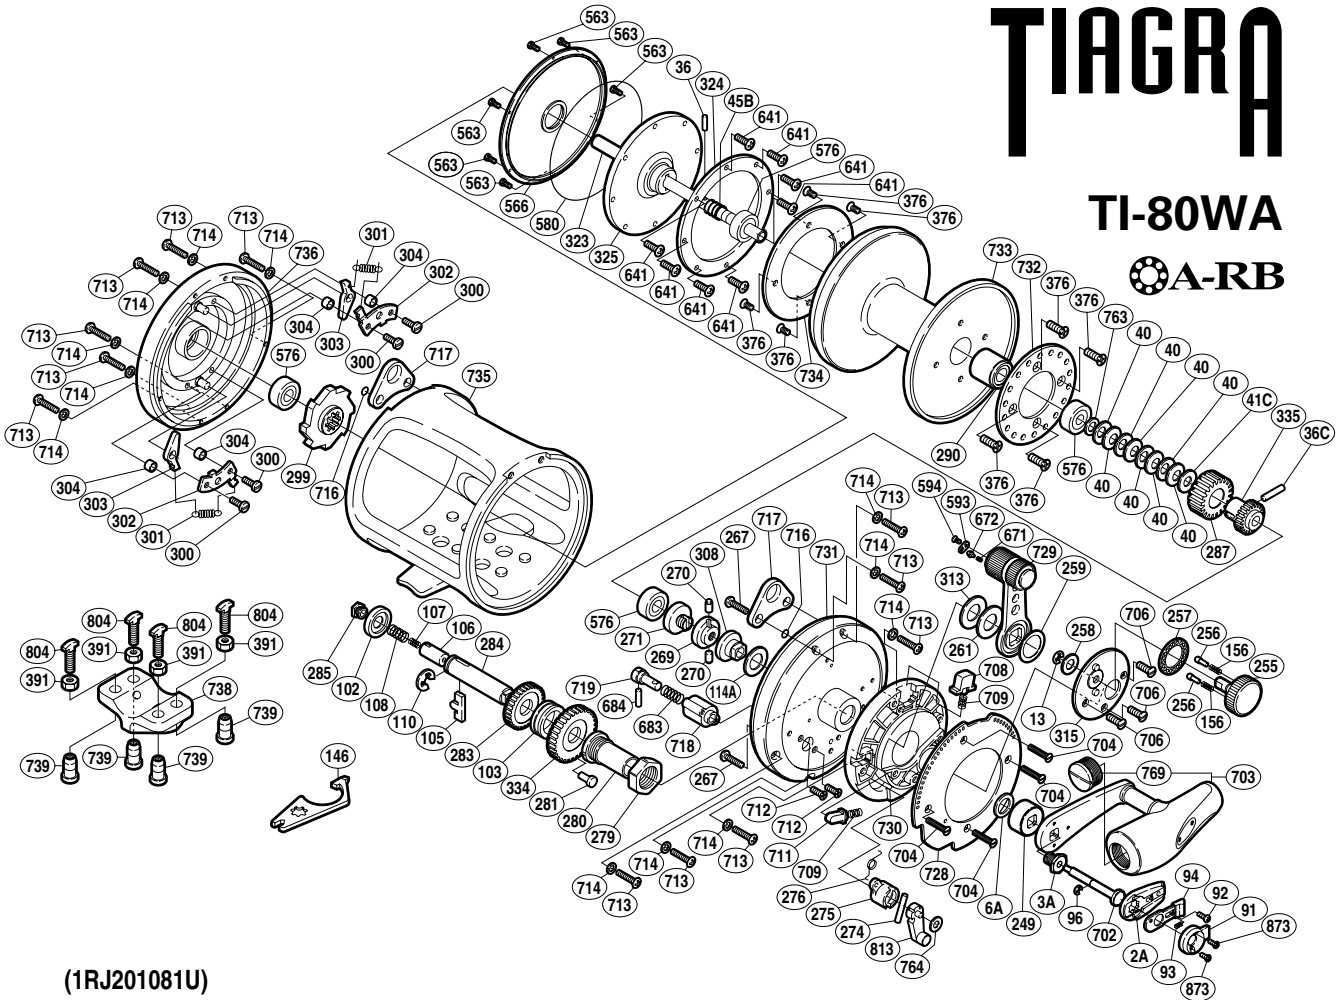

SHIMANO

TIAGRA

TI-80WA

A-RB

(1RJ201081U)

Part No.	Description	Part No.	Description	Part No.	Description
TT 0002A	Handle Bolt Plate	TT 0276	Cross Pin Support Spring	TT 0703	Handle Assembly
TT 0003A	Handle Bolt	TT 0279	Holder Nut	TT 0704	Screw
TT 0006A	Drive Shaft Washer	TT 0280	Drive Shaft Holder	TT 0706	Screw
TT 0013	C Lock	TT 0281	Lock Pin	TT 0708	Strike Stop
TT 0036	Cross Pin A	TT 0283	Drive Gear B	TT 0709	Pressure Spring
TT 0036C	Cross Pin B	TT 0284	Drive Shaft	TT 0711	Free Spool Detent
TT 0040	Pre-Load Spring	TT 0285	Drive Shaft Screw	TT 0712	Screw
TT 0041C	Pre-Load Washer	TT 0287	Pinion Gear B	TT 0713	Screw
TT 0045B	Pressure Plate Spring	TT 0290	Piston Assembly	TT 0714	Washer
TT 0091	Push Button Shield	TT 0299	Anti-Reverse Ratchet	TT 0716	O Ring
TT 0092	Screw	TT 0300	Screw	TT 0717	Harness Lug
TT 0093	Slide Plate Spring	TT 0301	Dog Spring	TT 0718	Plunger Holder
TT 0094	Slide Plate	TT 0302	Set Plate	TT 0719	Alert Plunger
TT 0096	E Lock	TT 0303	Dog	TT 0728	Lever Quadrant
TT 0102	Friction Washer A	TT 0304	Set Plate Support	TT 0729	Drag Control Lever
TT 0103	Friction Washer B	TT 0308	Lever Shaft Body	TT 0730	Right Side Plate B
TT 0105	Gear Select Cross Bar	TT 0313	Lever Thrust Ring	TT 0731	Right Side Plate A
TT 0106	Cross Bar Stop	TT 0315	Lever Hub Cover	TT 0732	Alert Ratchet
TT 0107	Drive Shaft Spring B	TT 0323	Main Shaft	TT 0733	Spool
TT 0108	Drive Shaft Spring	TT 0324	Drag Washer	TT 0734	Drag Plate
TT 0110	E Lock	TT 0325	Pressure Plate	TT 0735	One-Piece Frame
TT 0114A	Washer	TT 0334	Drive Gear A	TT 0736	Left Side Plate
TT 0156	Friction Shoe Spring	TT 0335	Pinion Gear A	TT 0763	Bearing Thrust Washer
TT 0249	Drive Shaft Shield	TT 0376	Screw	TT 0764	Spacer
TT 0255	Pre-Program Dial	TT 0563	Screw	TT 0769	Handle Knob Bushing
TT 0256	Dial Click Shoe	TT 0566	Cooling Shield	TT 0813	Strike Alert Lever
TT 0257	Dial Click	TT 0576	Ball Bearing	TT 0873	Screw
TT 0258	Washer	TT 0580	O Ring		
TT 0259	Lever Thrust Ring	TT 0593	Lever Click Cover		
TT 0261	Lever Thrust Ring	TT 0594	Screw		
TT 0267	Screw	TT 0641	Screw	TT 0391	Rod Clamp Nut B (accessory)
TT 0269	Pre-Program Key	TT 0671	Lever Click Shoe	TT 0738	Rod Clamp (accessory)
TT 0270	Pre-Program Key Pin	TT 0672	Lever Click	TT 0739	Rod Clamp Nut A (accessory)
TT 0271	Pre-Program Screw	TT 0683	Click Spring	TT 0804	Rod Clamp Bolt (accessory)
TT 0274	Plunger Cross Pin B	TT 0684	Plunger Cross Pin A		
TT 0275	Plunger Cross Pin Support	TT 0702	Push Low Button Shaft	TT 0146	Wrench (accessory)