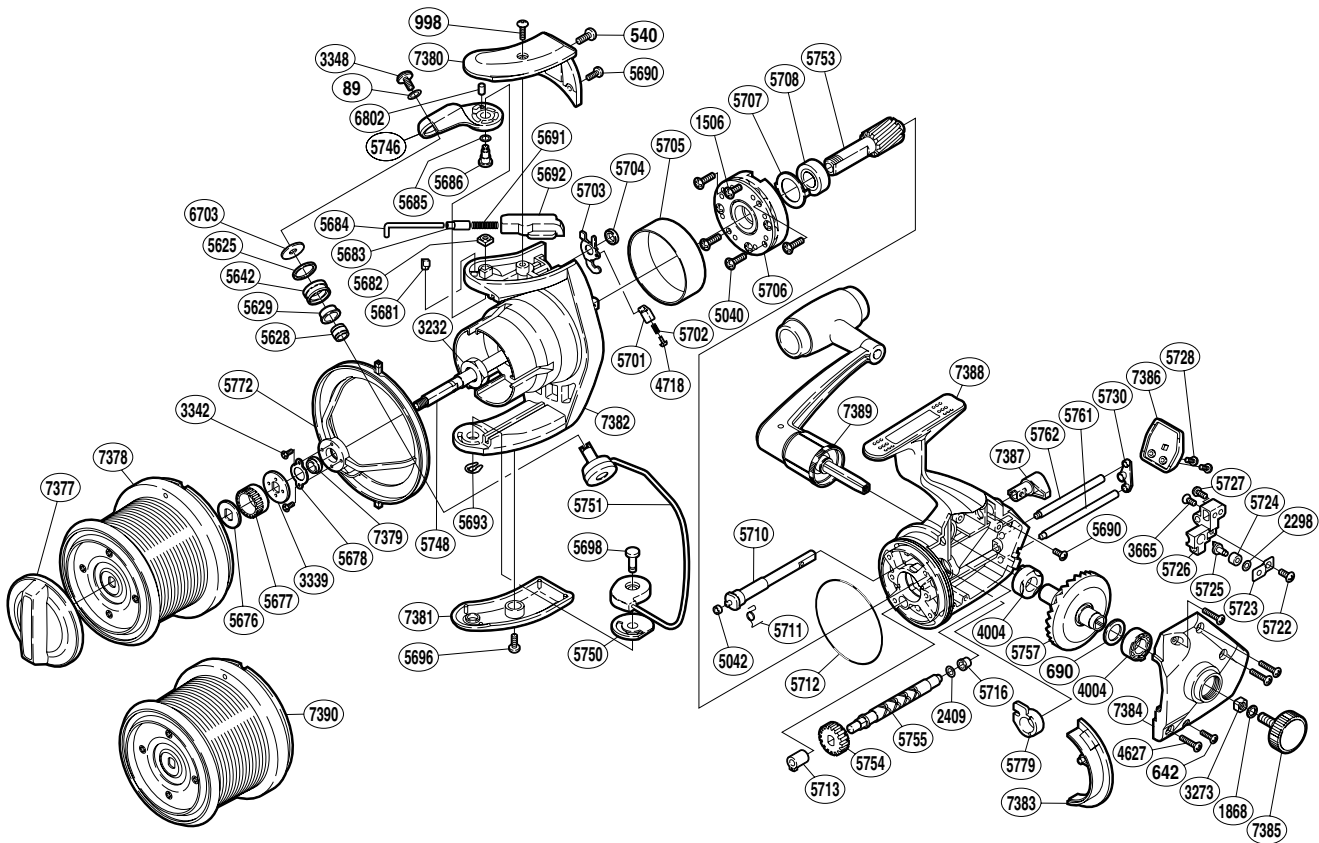

SHIMANO®

TITANOS

TT-XT10000-WS

(1SG571000G)

Part No.	Description	Part No.	Description	Part No.	Description
RD 0089	Lock Washer	RD 5684	Bail Spring Guide (A)	RD 5746	Bail Arm
RD 0540	Bail Spring Cover Screw (medium)	RD 5685	Spacer	RD 5748	Main Shaft
RD 0642	Side Cover Screw (small)	RD 5686	Bail Arm Shaft	RD 5750	Bail Hold Support Spacer
RD 0690	Drive Gear Washer	RD 5690	Multi-Purpose Screw	RD 5751	Bail Assembly
RD 0998	Bail Spring Cover Screw (long)	RD 5691	Bail Spring	RD 5753	Pinion Gear
RD 1506	Clutch Cover Screw	RD 5692	Bail Spring Guide (B)	RD 5754	Idle Gear
RD 1868	Handle Lock Washer	RD 5693	"U" Lock	RD 5755	Worm Shaft
RD 2298	Spacer	RD 5696	Guard Screw	RD 5757	Drive Gear
RD 2409	Worm Shaft Spacer	RD 5698	Bail Hold Support Shaft	RD 5761	Oscillating Guide (long)
RD 3232	Rotor Nut	RD 5701	Lever Spring Guide (B)	RD 5762	Oscillating Guide (short)
RD 3273	Handle Screw Lock	RD 5702	Lever Spring	RD 5772	Line Safety Guard
RD 3339	Spool Support (B)	RD 5703	Bail Trip Lever	RD 5779	Bushing
RD 3342	Bearing Retainer Screw	RD 5704	Trip Lever Spacer	RD 6703	Line Roller Washer
RD 3348	Line Roller Screw	RD 5705	Roller Clutch Ring	RD 6802	Bail Arm Bushing
RD 3665	Slider Retainer Screw (A)	RD 5706	Roller Clutch Assembly	RD 7377	Drag Knob
RD 4004	Drive Gear Bushing	RD 5707	Bearing Washer	RD 7378	Spool Assembly
RD 4627	Side Cover Screw (large)	RD 5708	Ball Bearing	RD 7379	Bushing
RD 4718	Lever Spring Guide (A)	RD 5710	Anti-Reverse Cam	RD 7380	Bail Spring Cover
RD 5040	Roller Clutch Screw	RD 5711	Anti-Reverse Cam Spring	RD 7381	Bail Hold Support Guard
RD 5042	Anti-Reverse Cam Ring	RD 5712	"O" Ring (large)	RD 7382	Rotor
RD 5625	Line Roller Spacer	RD 5713	Worm Bushing (front)	RD 7383	Side Cover Flange
RD 5628	Line Roller Collar	RD 5716	Worm Bushing (rear)	RD 7384	Side Cover
RD 5629	Line Roller Bushing	RD 5722	Oscillating Pawl Cover Screw	RD 7385	Handle Screw Cap
RD 5642	Line Roller	RD 5723	Oscillating Pawl Cover	RD 7386	Rear Protector
RD 5676	Spool Washer	RD 5724	Oscillating Slider Bushing	RD 7387	Anti-Reverse Lever
RD 5677	Spool Support (A)	RD 5725	Oscillating Pawl	RD 7388	Body
RD 5678	Bearing Retainer	RD 5726	Oscillating Slider	RD 7389	Handle Assembly
RD 5681	Angle Controller	RD 5727	Slider Retainer Screw (B)		
RD 5682	Bail Arm Nut	RD 5728	Rear Protector Screw		
RD 5683	Spring Guide (A) Support	RD 5730	Worm Shaft Retainer Washer	RD 7390	Spare Spool Assembly