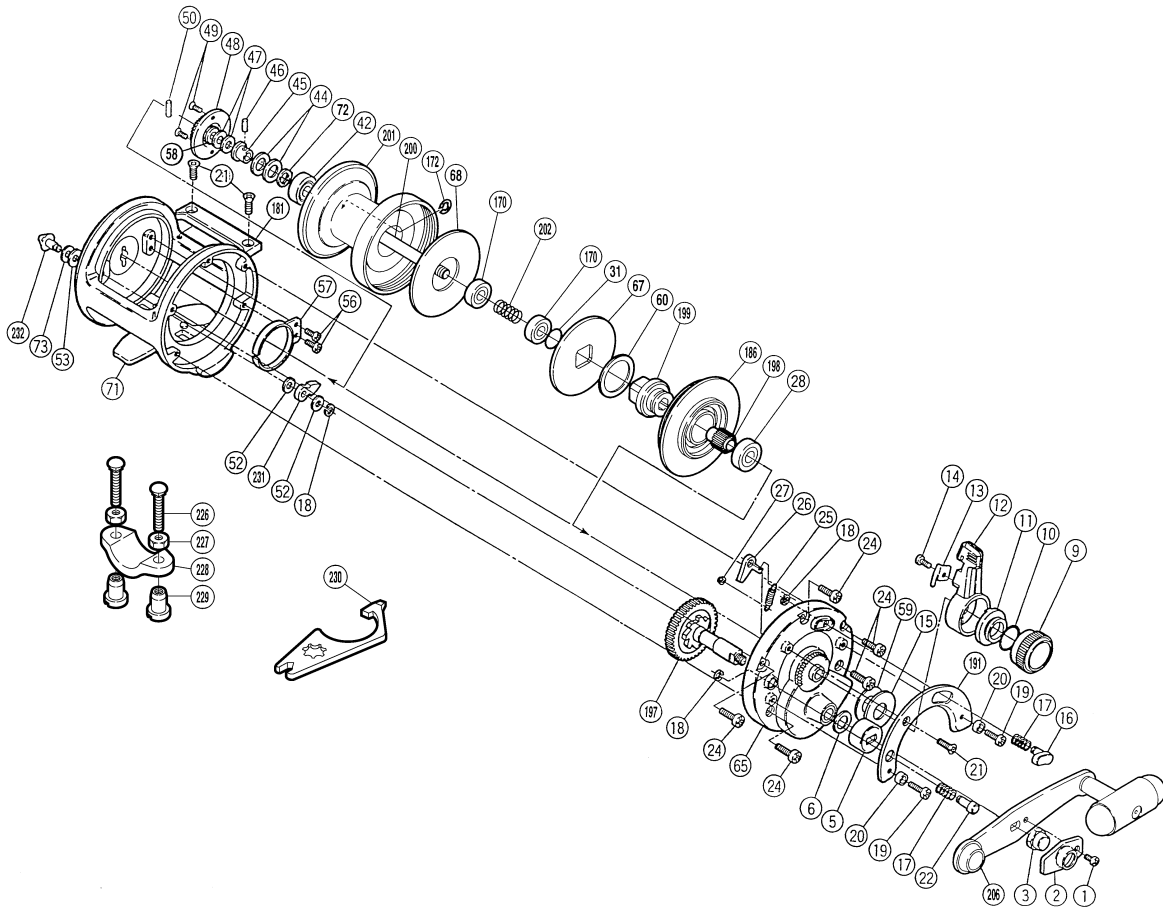

## TLD-15

| Part No. | Description              | Part No. | Description                | Part No. | Description                   |
|----------|--------------------------|----------|----------------------------|----------|-------------------------------|
| TLD0001  | Handle Lock Screw        | TLD0028  | Ball Bearing (with grease) | TLD0170  | Ball Bearing                  |
| TLD0002  | Handle Lock              | TLD0031  | Seal Lock                  | TLD0172  | "C" Lock                      |
| TLD0003  | Handle Nut               | TLD0042  | Ball Bearing (with oil)    | TLD0181  | Line Guard                    |
| TLD0005  | Gear Shaft Shield        | TLD0044  | Pre-Load Spring B          | TLD0186  | Cooling Shield                |
| TLD0006  | Gear Shaft Thrust Washer | TLD0045  | Pre-Load Body              | TLD0191  | Lever Quadrant                |
| TLD0009  | Pre-Program Dial         | TLD0046  | Cross Pin A                | TLD0197  | Main Gear                     |
| TLD0010  | Body "O" Seal            | TLD0047  | Spacer A                   | TLD0198  | Pinion Gear                   |
| TLD0011  | Lever Shaft Body         | TLD0048  | Click Gear                 | TLD0199  | Pinion Guard                  |
| TLD0012  | Drag Control Lever       | TLD0049  | Click Gear Screw           | TLD0200  | Main Shaft                    |
| TLD0013  | Lever Click Spring       | TLD0050  | Cross Pin B                | TLD0201  | Spool                         |
| TLD0014  | Click Spring Screw       | TLD0052  | Click Pawl Washer          | TLD0202  | Pressure Release Spring       |
| TLD0015  | Lever Thrust Ring        | TLD0053  | Click Button Washer A      | TLD0206  | Handle                        |
| TLD0016  | Strike Stop              | TLD0056  | Click Spring Screw         | TLD0231  | Click Pawl                    |
| TLD0017  | Pressure Spring          | TLD0057  | Click Spring               | TLD0232  | Click Button                  |
| TLD0018  | "C" Lock                 | TLD0058  | Spacer B                   |          |                               |
| TLD0019  | Quadrant Anchor Bolt     | TLD0059  | Spacer                     |          |                               |
| TLD0020  | Bolt Shield              | TLD0060  | Pre-Load Spring A          |          |                               |
| TLD0021  | Quadrant Screw           | TLD0065  | Side Plate                 | TLD0226  | Rod Clamp Bolt (accessory)    |
| TLD0022  | Free Spool Detent        | TLD0067  | Drag Plate                 | TLD0227  | Rod Clamp Nut (B) (accessory) |
| TLD0024  | Side Plate Bolt          | TLD0068  | Titanium Drag Washer       | TLD0228  | Rod Clamp (accessory)         |
| TLD0025  | Dog Spring               | TLD0071  | One-Piece Body             | TLD0229  | Rod Clamp Nut (A) (accessory) |
| TLD0026  | Dog                      | TLD0072  | Pre-Load Washer A          |          |                               |
| TLD0027  | Dog Spring Retainer      | TLD0073  | Click Button Washer B      | TLD0230  | Wrench (accessory)            |