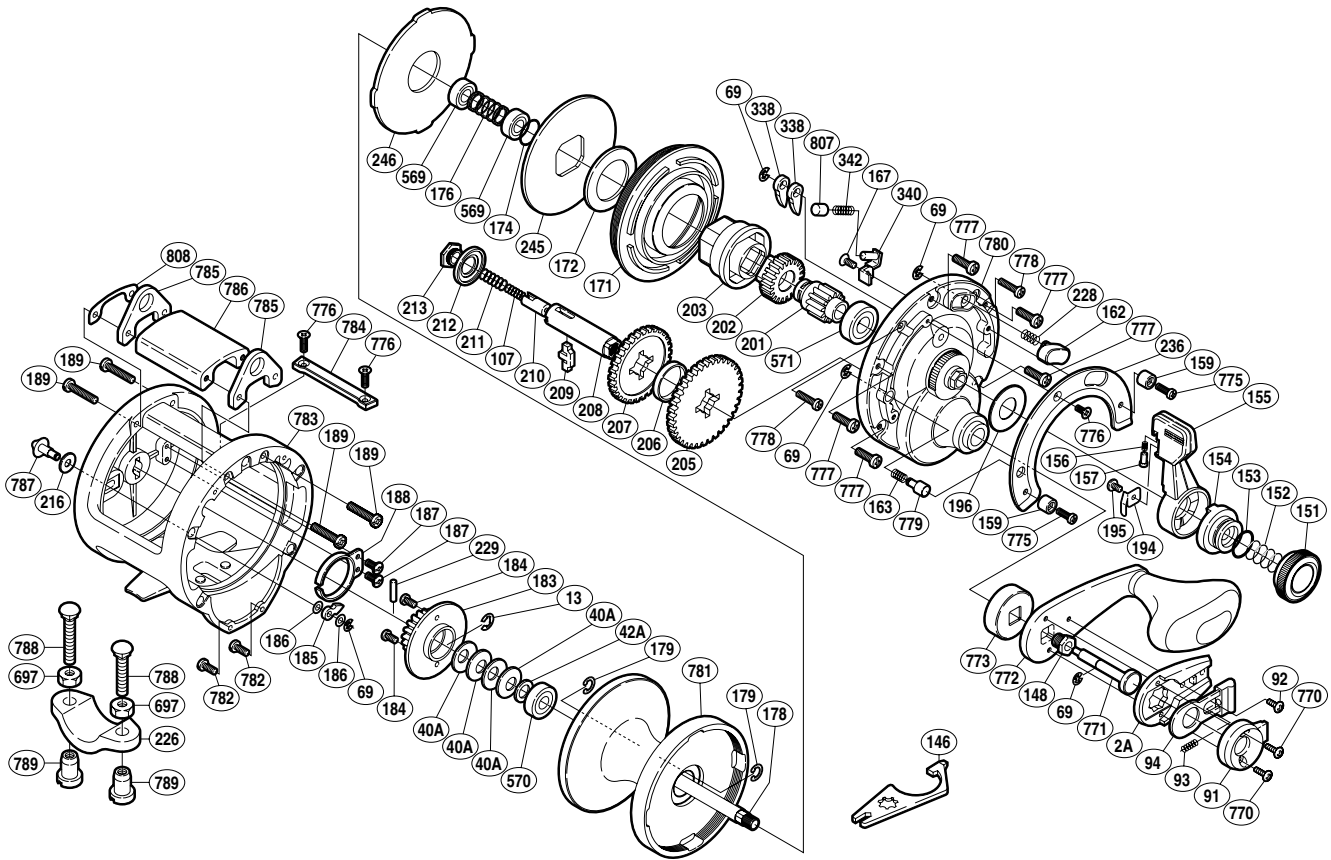

SHIMANO

TLD-2SPEED

TLD2S-20A

(1RJ190023U)

Part No.	Description	Part No.	Description	Part No.	Description
TT 0002A	Handle Bolt Plate	TT 0185	Click Pawl	TT 0570	Ball Bearing
TT 0013	E Lock	TT 0186	Washer	TT 0571	Ball Bearing
TT 0040A	Pre-Load Spring B	TT 0187	Screw	TT 0770	Screw
TT 0042A	Bearing Thrust Washer	TT 0188	Click Spring	TT 0771	Push LOW Button Shaft
TT 0069	E Lock	TT 0189	Screw	TT 0772	Handle Assembly
TT 0091	Push Button Shield	TT 0194	Lever Click Spring	TT 0773	Drive Shaft Shield
TT 0092	Screw	TT 0195	Screw	TT 0775	Screw
TT 0093	Slide Plate Spring	TT 0196	Lever Thrust Washer	TT 0776	Screw
TT 0094	Slide Plate	TT 0201	Pinion Gear A	TT 0777	Screw
TT 0107	Drive Shaft Spring B	TT 0202	Pinion Gear B	TT 0778	Screw
TT 0148	Handle Bolt	TT 0203	Pinion Guard	TT 0779	Free Spool Detent
TT 0151	Pre-Program Dial	TT 0205	Drive Gear A	TT 0780	Right Side Plate
TT 0152	Dial Spring	TT 0206	Friction Washer	TT 0781	Spool
TT 0153	O Ring	TT 0207	Drive Gear B	TT 0782	Screw
TT 0154	Lever Shaft Body	TT 0208	Drive Shaft	TT 0783	One-Piece Frame
TT 0155	Drag Control Lever (#30)	TT 0209	Gear Select Cross Bar	TT 0784	Line Guard
TT 0156	Friction Shoe Spring	TT 0210	Cross Bar Stop	TT 0785	Harness Lug
TT 0157	Friction Shoe	TT 0211	Drive Shaft Spring	TT 0786	Cross Bar
TT 0159	Screw Shield	TT 0212	Friction Washer	TT 0787	Click Button
TT 0162	Strike Stop	TT 0213	Drive Shaft Screw	TT 0807	Anti-Reverse Pawl Spring Guide
TT 0163	Pressure Spring	TT 0216	Washer	TT 0808	Cross Bar Spacer
TT 0167	Screw	TT 0228	Pressure Spring		
TT 0171	Cooling Shield	TT 0229	Cross Pin		
TT 0172	Pre-Load Spring A	TT 0236	Lever Quadrant		
TT 0174	Seal Lock	TT 0245	Drag Plate	TT 0226	Rod Clamp (accessory)
TT 0176	Pressure Release Spring	TT 0246	Drag Washer	TT 0697	Rod Clamp Nut B (accessory)
TT 0178	Main Shaft	TT 0338	Dog	TT 0788	Rod Clamp Bolt (accessory)
TT 0179	C Lock	TT 0340	Guard Against Dog	TT 0789	Rod Clamp Nut A (accessory)
TT 0183	Click Gear	TT 0342	Dog Spring		
TT 0184	Screw	TT 0569	Ball Bearing	TT 0146	Wrench (accessory)