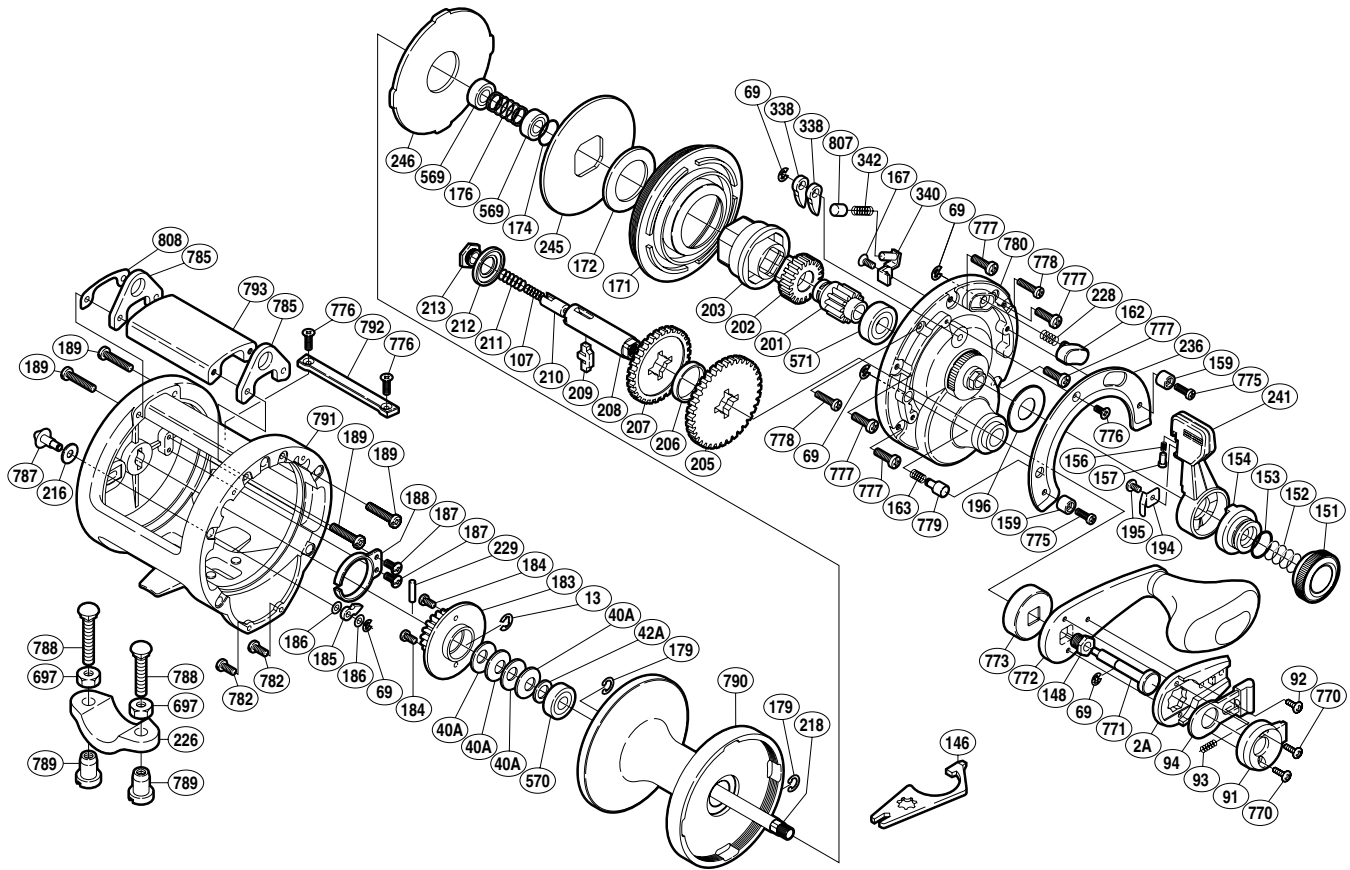

SHIMANO

TLD-2SPEED

TLD2S-30A

(1RJ190033U)

Part No.	Description	Part No.	Description	Part No.	Description
TT 0002A	Handle Bolt Plate	TT 0187	Screw	TT 0570	Ball Bearing
TT 0013	E Lock	TT 0188	Click Spring	TT 0571	Ball Bearing
TT 0040A	Pre-Load Spring B	TT 0189	Screw	TT 0770	Screw
TT 0042A	Bearing Thrust Washer	TT 0194	Lever Click Spring	TT 0771	Push LOW Button Shaft
TT 0069	E Lock	TT 0195	Screw	TT 0772	Handle Assembly
TT 0091	Push Button Shield	TT 0196	Lever Thrust Washer	TT 0773	Drive Shaft Shield
TT 0092	Screw	TT 0201	Pinion Gear A	TT 0775	Screw
TT 0093	Slide Plate Spring	TT 0202	Pinion Gear B	TT 0776	Screw
TT 0094	Slide Plate	TT 0203	Pinion Guard	TT 0777	Screw
TT 0107	Drive Shaft Spring B	TT 0205	Drive Gear A	TT 0778	Screw
TT 0148	Handle Bolt	TT 0206	Friction Washer	TT 0779	Free Spool Detent
TT 0151	Pre-Program Dial	TT 0207	Drive Gear B	TT 0780	Right Side Plate
TT 0152	Dial Spring	TT 0208	Drive Shaft	TT 0782	Screw
TT 0153	O Ring	TT 0209	Gear Select Cross Bar	TT 0785	Harness Lug
TT 0154	Lever Shaft Body	TT 0210	Cross Bar Stop	TT 0787	Click Button
TT 0156	Friction Shoe Spring	TT 0211	Drive Shaft Spring	TT 0790	Spool
TT 0157	Friction Shoe	TT 0212	Friction Washer	TT 0791	One-Piece Frame
TT 0159	Screw Shield	TT 0213	Drive Shaft Screw	TT 0792	Line Guard
TT 0162	Strike Stop	TT 0216	Washer	TT 0793	Cross Bar
TT 0163	Pressure Spring	TT 0218	Main Shaft	TT 0807	Anti-Reverse Pawl Spring Guide
TT 0167	Screw	TT 0228	Pressure Spring	TT 0808	Cross Bar Spacer
TT 0171	Cooling Shield	TT 0229	Cross Pin		
TT 0172	Pre-Load Spring A	TT 0236	Lever Quadrant		
TT 0174	Seal Lock	TT 0241	Drag Control Lever (#50)		
TT 0176	Pressure Release Spring	TT 0245	Drag Plate	TT 0226	Rod Clamp (accessory)
TT 0179	C Lock	TT 0246	Drag Washer	TT 0697	Rod Clamp Nut B (accessory)
TT 0183	Click Gear	TT 0338	Dog	TT 0788	Rod Clamp Bolt (accessory)
TT 0184	Screw	TT 0340	Guard Against Dog	TT 0789	Rod Clamp Nut A (accessory)
TT 0185	Click Pawl	TT 0342	Dog Spring		
TT 0186	Washer	TT 0569	Ball Bearing	TT 0146	Wrench (accessory)