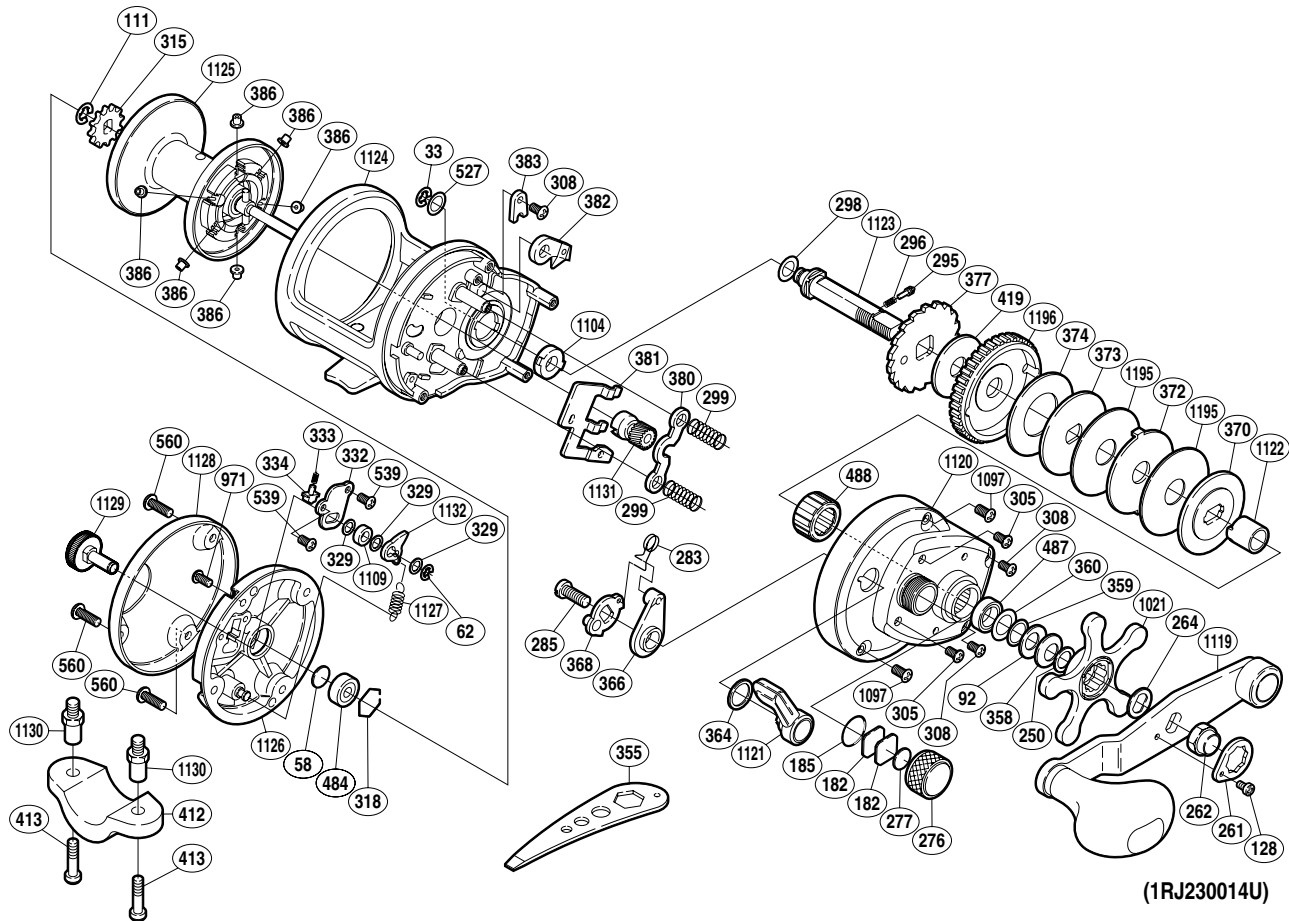

## TORIUM

## TOR-14

(1RJ230014U)

Part No.	Description	Part No.	Description	Part No.	Description
TGT0033	E Lock	TGT0333	Click Spring	TGT1021	Star Drag
TGT0058	Spacer B	TGT0334	Click Spring Holder	TGT1097	Screw
TGT0062	E Lock	TGT0358	Corned Disc Spring (8L)	TGT1104	Bushing
TGT0092	Corned Disc Spring (8H)	TGT0359	Bearing Thrust Washer	TGT1109	Click Pawl Spacer
TGT0111	E Lock	TGT0360	Bearing Seal	TGT1119	Handle Assembly
TGT0128	Screw	TGT0364	Smoother	TGT1120	Right Side Plate
TGT0182	Cast Control Spacer	TGT0366	Eccentric Cam Bushing	TGT1121	Clutch Lever
TGT0185	O Ring	TGT0368	Clutch Cam	TGT1122	Roller Clutch Inner Tube
TGT0250	Star Drag Washer	TGT0370	Key Washer	TGT1123	Drive Shaft
TGT0261	Handle Nut Plate	TGT0372	Eared Washer	TGT1124	One-Piece Frame
TGT0262	Handle Nut	TGT0373	Key Washer	TGT1125	Spool Assembly
TGT0264	Drive Shaft Shield	TGT0374	Drag Washer	TGT1126	Left Side Plate
TGT0276	Cast Control Cap	TGT0377	Anti-Reverse Ratchet	TGT1127	Click Pawl Spring
TGT0277	Cast Control Spacer	TGT0380	Yoke	TGT1128	Left Side Plate Cover
TGT0283	Clutch Spring	TGT0381	Yoke Plate	TGT1129	Click Button
TGT0285	Screw	TGT0382	Anti-Reverse Pawl	TGT1131	Pinion Gear
TGT0295	Click Pin	TGT0383	Anti-Reverse Pawl Keeper	TGT1132	Click Pawl
TGT0296	Click Spring	TGT0386	Brake Collar	TGT1195	Drag Washer
TGT0298	Washer	TGT0419	Drag Washer	TGT1196	Drive Gear
TGT0299	Yoke Spring	TGT0484	Ball Bearing		
TGT0305	Screw	TGT0487	Ball Bearing		
TGT0308	Screw	TGT0488	Roller Clutch Bearing	TGT0412	Rod Clamp (accessory)
TGT0315	Click Gear	TGT0527	Washer	TGT0413	Rod Clamp Bolt (accessory)
TGT0318	Bearing Retainer	TGT0539	Screw	TGT1130	Rod Clamp Nut (accessory)
TGT0329	Spacer	TGT0560	Screw		
TGT0332	Click Spring Retainer	TGT0971	Screw	TGT0355	Wrench (accessory)

(190212)