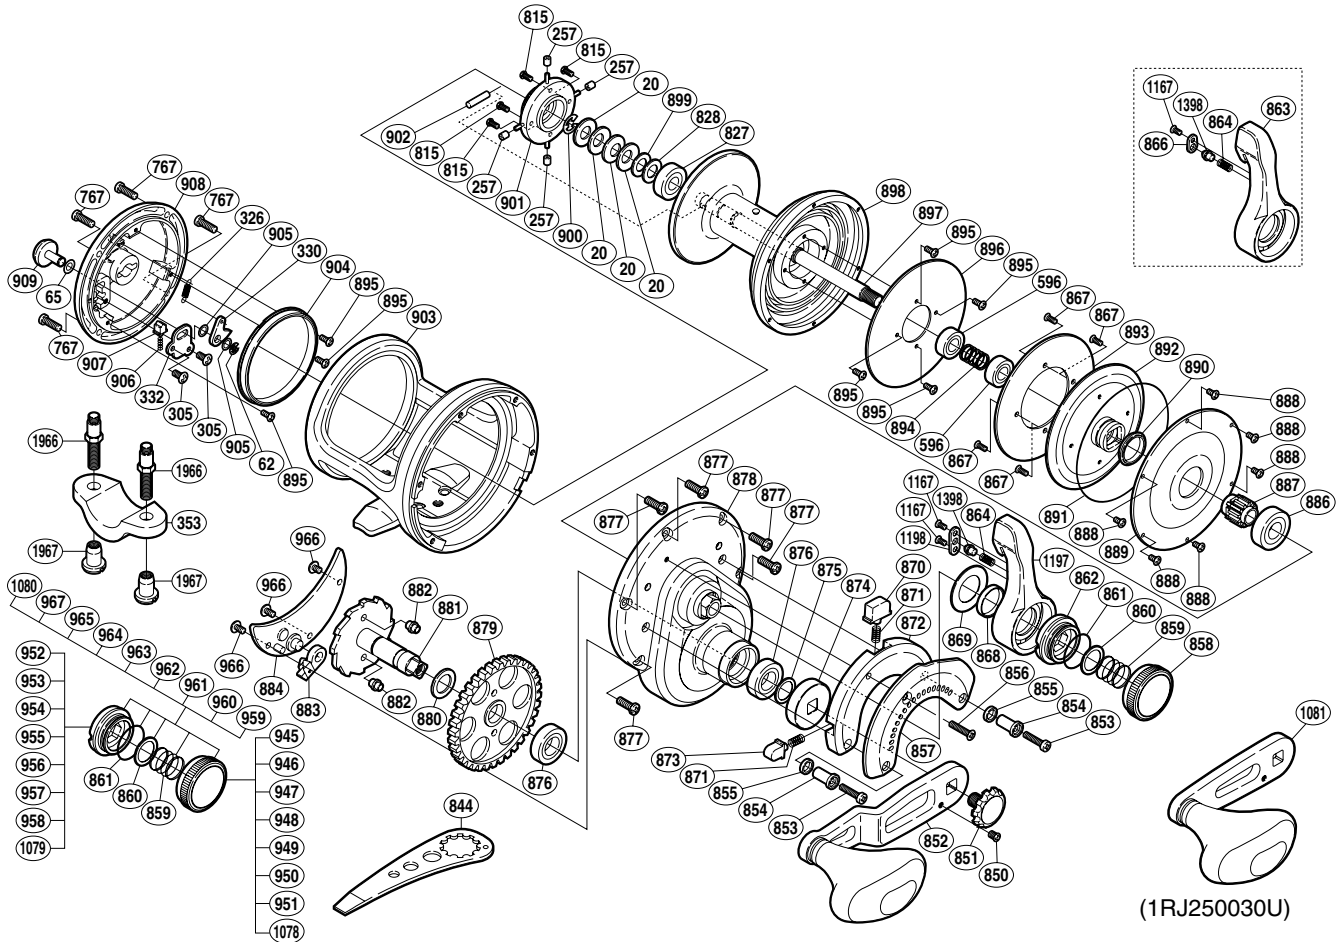

## TS-30

Part No.	Description	Part No.	Description	Part No.	Description
TGT0020	Coned Disc Spring	TGT0877	Screw	TGT0353	Rod Clamp (accessory)
TGT0062	E Lock	TGT0878	Right Side Plate	TGT1966	Rod Clamp Bolt (accessory)
TGT0065	Spacer	TGT0879	Drive Gear	TGT1967	Rod Clamp Nut (accessory)
TGT0257	Brake Collar (blue)	TGT0880	Washer	TGT0844	Wrench (accessory)
TGT0305	Screw	TGT0881	Anti-Reverse Ratchet		
TGT0326	Click Pawl Spring	TGT0882	Anti-Reverse Ratchet Pin	TGT0945	Pre-Program Dial (LLS 6) (accessory)
TGT0330	Click Pawl	TGT0883	Anti-Reverse Pawl	TGT0946	Pre-Program Dial (LLS12) (accessory)
TGT0332	Click Spring Retainer	TGT0884	Set Plate	TGT0947	Pre-Program Dial (BFS20) (accessory)
TGT0596	Ball Bearing	TGT0886	Ball Bearing	TGT0948	Pre-Program Dial (BFS50) (accessory)
TGT0767	Screw	TGT0887	Pinion Gear	TGT0949	Pre-Program Dial (WMS) (accessory)
TGT0815	Screw	TGT0888	Screw	TGT0950	Pre-Program Dial (KFS) (accessory)
TGT0827	Ball Bearing	TGT0889	Cooling Shield	TGT0951	Pre-Program Dial (CFS) (accessory)
TGT0828	Bearing Thrust Washer	TGT0890	Waterproof Ring	TGT1078	Pre-Program Dial (SFS) (accessory)
TGT0850	Screw	TGT0891	O Ring		
TGT0851	Handle Bolt	TGT0892	Pinion Guard	TGT0952	Lever Shaft Body (LLS 6) (accessory)
TGT0852	Handle	TGT0893	Drag Plate	TGT0953	Lever Shaft Body (LLS12) (accessory)
TGT0853	Screw	TGT0894	Pressure Release Spring	TGT0954	Lever Shaft Body (BFS20) (accessory)
TGT0854	Screw Shield	TGT0895	Screw	TGT0955	Lever Shaft Body (BFS50) (accessory)
TGT0855	Quadrant Support	TGT0896	Drag Washer	TGT0956	Lever Shaft Body (WMS) (accessory)
TGT0856	Screw	TGT0897	Main Shaft	TGT0957	Lever Shaft Body (KFS) (accessory)
TGT0857	Lever Quadrant	TGT0898	Spool	TGT0958	Lever Shaft Body (CFS) (accessory)
TGT0858	Pre-Program Dial (LRS)	TGT0899	Washer	TGT1079	Lever Shaft Body (SFS) (accessory)
TGT0859	Dial Spring	TGT0900	E Lock		
TGT0860	Washer	TGT0901	Click Gear Support	TGT0959	Quick Change Cam Assembly (LLS 6) (accessory)
TGT0861	O Ring	TGT0902	Cross Pin	TGT0960	Quick Change Cam Assembly (LLS12) (accessory)
TGT0862	Lever Shaft Body (LRS)	TGT0903	One-Piece Frame	TGT0961	Quick Change Cam Assembly (BFS20) (accessory)
TGT0864	Yoke Spring	TGT0904	Brake Ring	TGT0962	Quick Change Cam Assembly (BFS50) (accessory)
TGT0867	Screw	TGT0905	Spacer	TGT0963	Quick Change Cam Assembly (WMS) (accessory)
TGT0868	Lever Thrust Ring	TGT0906	Click Spring	TGT0964	Quick Change Cam Assembly (KFS) (accessory)
TGT0869	Washer	TGT0907	Click Spring Holder	TGT0965	Quick Change Cam Assembly (CFS) (accessory)
TGT0870	Strike Stop	TGT0908	Left Side Plate	TGT0967	Quick Change Cam Assembly (LRS) (accessory)
TGT0871	Pressure Spring	TGT0909	Click Button	TGT1080	Quick Change Cam Assembly (SFS) (accessory)
TGT0872	Right Side Plate B	TGT0966	Screw		
TGT0873	Free Spool Detent	TGT1167	Screw	TGT1081	Handle (accessory)
TGT0874	Gear Shaft Shield	TGT1197	Drag Control Lever		
TGT0875	Washer	TGT1198	Lever Click Cover	TGT0863	Drag Control Lever (before change)
TGT0876	Ball Bearing	TGT1398	Lever Click	TGT0866	Lever Click Cover (before change)