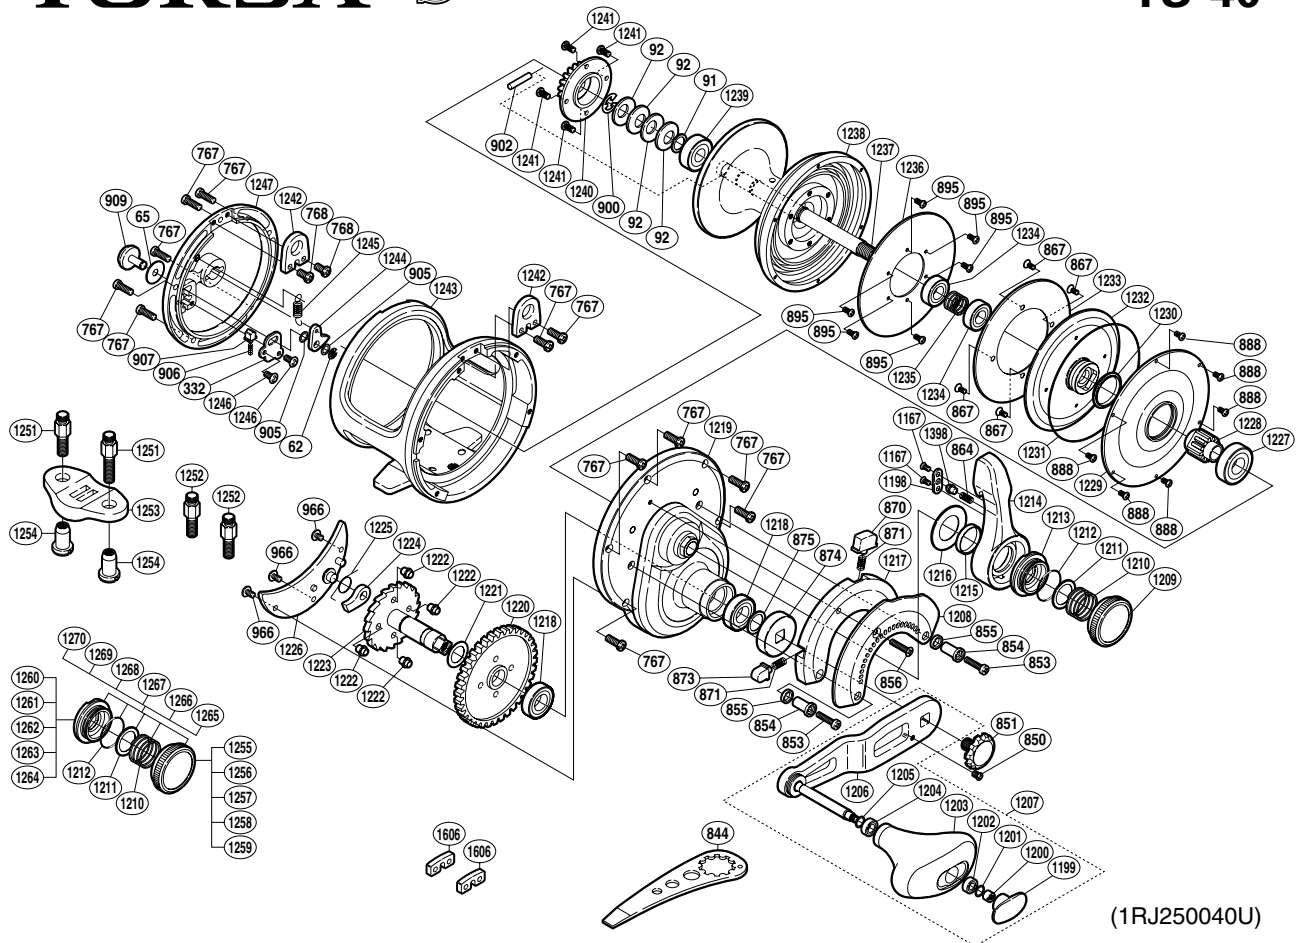

SHIMANO

TORSA SA-RB

TS-40

(1RJ250040U)

Part No.	Description	Part No.	Description	Part No.	Description
TGT0062	E Lock	TGT1204	Ball Bearing	TGT1240	Click Gear Support
TGT0065	Spacer	TGT1205	Washer	TGT1241	Screw
TGT0091	Bearing Thrust Washer	TGT1206	Handle Shank Assembly	TGT1242	Harness Lug
TGT0092	Coned Disc Spring	TGT1207	Handle Assembly	TGT1243	One-Piece Frame
TGT0332	Click Spring Retainer	TGT1208	Lever Quadrant	TGT1244	Click Pawl
TGT0767	Screw	TGT1209	Pre-Program Dial (LRS)	TGT1245	Click Pawl Spring
TGT0768	Screw	TGT1210	Dial Spring	TGT1246	Screw
TGT0850	Screw	TGT1211	Washer	TGT1247	Left Side Plate
TGT0851	Handle Bolt	TGT1212	O Ring	TGT1398	Lever Click
TGT0853	Screw	TGT1213	Lever Shaft Body (LRS)		
TGT0854	Screw Shield	TGT1214	Drag Control Lever	TGT1251	Rod Clamp Bolt (accessory)
TGT0855	Quadrant Support	TGT1215	Lever Thrust Ring	TGT1252	Rod Clamp Bolt S (accessory)
TGT0856	Screw	TGT1216	Washer	TGT1253	Rod Clamp (accessory)
TGT0864	Yoke Spring	TGT1217	Right Side Plate B	TGT1254	Rod Clamp Nut (accessory)
TGT0867	Screw	TGT1218	Ball Bearing	TGT0844	Wrench (accessory)
TGT0870	Strike Stop	TGT1219	Right Side Plate	TGT1606	Harness Lug Plug (accessory)
TGT0871	Pressure Spring	TGT1220	Drive Gear		
TGT0873	Free Spool Detent	TGT1221	Washer		
TGT0874	Gear Shaft Shield	TGT1222	Anti-Reverse Ratchet Pin	TGT1255	Pre-Program Dial (DNK20) (accessory)
TGT0875	Washer	TGT1223	Anti-Reverse Ratchet	TGT1256	Pre-Program Dial (DNK30-40) (accessory)
TGT0888	Screw	TGT1224	Anti-Reverse Pawl	TGT1257	Pre-Program Dial (CFS) (accessory)
TGT0895	Screw	TGT1225	Anti-Reverse Pawl Spring	TGT1258	Pre-Program Dial (UFS) (accessory)
TGT0900	E Lock	TGT1226	Set Plate	TGT1259	Pre-Program Dial (BFS80) (accessory)
TGT0902	Cross Pin	TGT1227	Ball Bearing		
TGT0905	Spacer	TGT1228	Pinion Gear	TGT1260	Lever Shaft Body (DNK20) (accessory)
TGT0906	Click Spring	TGT1229	Cooling Shield	TGT1261	Lever Shaft Body (DNK30-40) (accessory)
TGT0907	Click Spring Holder	TGT1230	Waterproof Ring	TGT1262	Lever Shaft Body (CFS) (accessory)
TGT0909	Click Button	TGT1231	O Ring	TGT1263	Lever Shaft Body (UFS) (accessory)
TGT0966	Screw	TGT1232	Pinion Guard	TGT1264	Lever Shaft Body (BFS80) (accessory)
TGT1167	Screw	TGT1233	Drag Plate		
TGT1198	Lever Click Cover	TGT1234	Ball Bearing	TGT1265	Quick Change Cam Assembly (LRS) (accessory)
TGT1199	Handle Knob Seal	TGT1235	Pressure Release Spring	TGT1266	Quick Change Cam Assembly (DNK20) (accessory)
TGT1200	Handle Nut	TGT1236	Drag Washer	TGT1267	Quick Change Cam Assembly (DNK30-40) (accessory)
TGT1201	Washer	TGT1237	Spool Shaft	TGT1268	Quick Change Cam Assembly (CFS) (accessory)
TGT1202	Ball Bearing	TGT1238	Spool	TGT1269	Quick Change Cam Assembly (UFS) (accessory)
TGT1203	Handle Knob	TGT1239	Ball Bearing	TGT1270	Quick Change Cam Assembly (BFS80) (accessory)