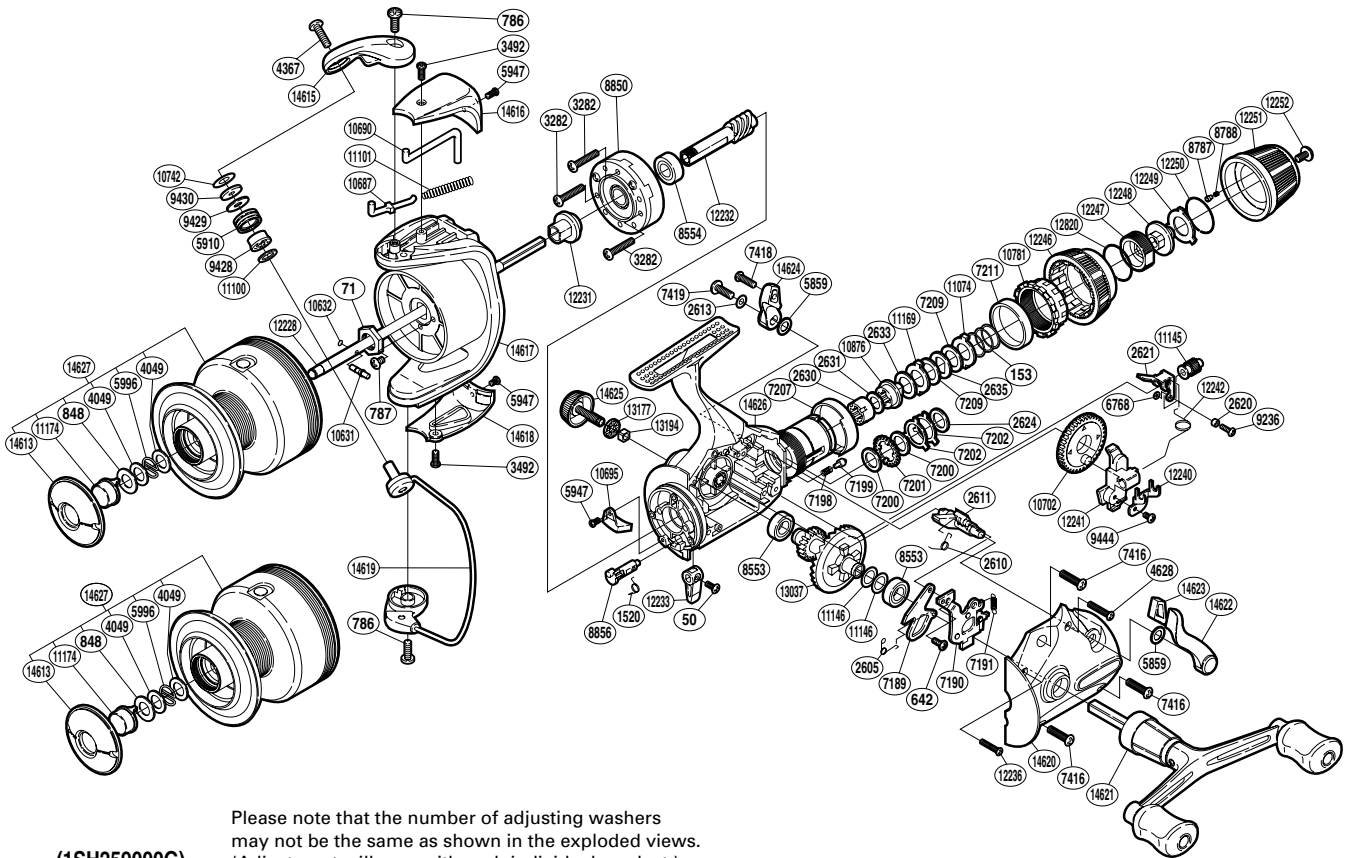

SHIMANO

TRIBAL

BTRTR-10000RA

Please note that the number of adjusting washers may not be the same as shown in the exploded views.
(Adjustment will vary with each individual product.)

(1SH259000G)

Part No.	Description	Part No.	Description	Part No.	Description
RD 0050	Screw	RD 7201	Click Gear	RD12228	Main Shaft
RD 0071	Rotor Nut	RD 7202	Eared Washer	RD12231	Rotor Spacer
RD 0153	Drag Coil Spring	RD 7207	Dial Spacer	RD12232	Pinion Gear
RD 0642	Screw	RD 7209	Drag Washer	RD12233	Anti-Reverse Lever
RD 0786	Screw	RD 7211	Dial Washer	RD12236	Screw
RD 0787	Screw	RD 7416	Screw	RD12240	Oscillating Slider Retainer
RD 0848	Washer	RD 7418	Screw	RD12241	Oscillating Slider
RD 1520	Anti-Reverse Cam Spring	RD 7419	Screw	RD12242	Clutch Shaft Spring
RD 2605	Clutch Pawl Spring	RD 8553	Ball Bearing	RD12246	BaitRunner Tension Dial
RD 2610	Clutch Spring	RD 8554	Ball Bearing	RD12247	Pressure Screw B
RD 2611	BaitRunner Lever Shaft	RD 8787	Click Pin	RD12248	Pressure Screw A
RD 2613	Lock Washer	RD 8788	Click Spring	RD12249	Click Plate
RD 2620	Screw Collar	RD 8850	Roller Clutch Assembly	RD12250	Click Plate Retainer
RD 2621	BaitRunner Clutch	RD 8856	Anti-Reverse Cam	RD12251	Drag Programmer
RD 2624	Drag Washer	RD 9236	Screw	RD12252	Screw
RD 2630	Free Spool Tension Shaft	RD 9428	Line Roller Bushing	RD12820	BaitRunner Tension Dial Retainer
RD 2631	Drag Washer	RD 9429	Line Roller Spacer	RD13037	Drive Gear
RD 2633	Drag Washer	RD 9430	Line Roller Washer	RD13177	Handle Screw Cap Spacer
RD 2635	Key Washer	RD 9444	Screw	RD13194	Handle Screw Lock
RD 3282	Screw	RD10631	Main Shaft Pin	RD14613	Push Button Collar
RD 3492	Screw	RD10632	O Ring	RD14615	Bail Arm
RD 4049	Washer	RD10687	Bail Spring Guide A	RD14616	Bail Spring Cover
RD 4367	Screw	RD10690	Bail Trip Lever	RD14617	Rotor
RD 4628	Screw	RD10695	Bail Trip Strike	RD14618	Bail Hold Support Guard
RD 5859	Spacer	RD10702	Oscillating Gear	RD14619	Bail Assembly
RD 5910	Line Roller	RD10742	Spacer	RD14620	Side Cover
RD 5947	Screw	RD10781	BaitRunner Tension Screw	RD14621	Double Paddle Handle Assembly
RD 5996	Locking Spring	RD10876	Drag Shaft	RD14622	BaitRunner Lever Arm L
RD 6768	Spacer	RD11074	Eared Washer	RD14623	BaitRunner Lever Bridge
RD 7189	Clutch Pawl	RD11100	Washer	RD14624	BaitRunner Lever Arm R
RD 7190	Clutch Plate Assembly	RD11101	Bail Spring	RD14625	Handle Screw Cap
RD 7191	BaitRunner Click Spring	RD11145	Clutch Shaft	RD14626	Body
RD 7198	Dial Click Spring	RD11146	Washer	RD14627	Spool Assembly
RD 7199	Dial Click Shoe	RD11169	Eared Washer		
RD 7200	Drag Washer	RD11174	Push Button		