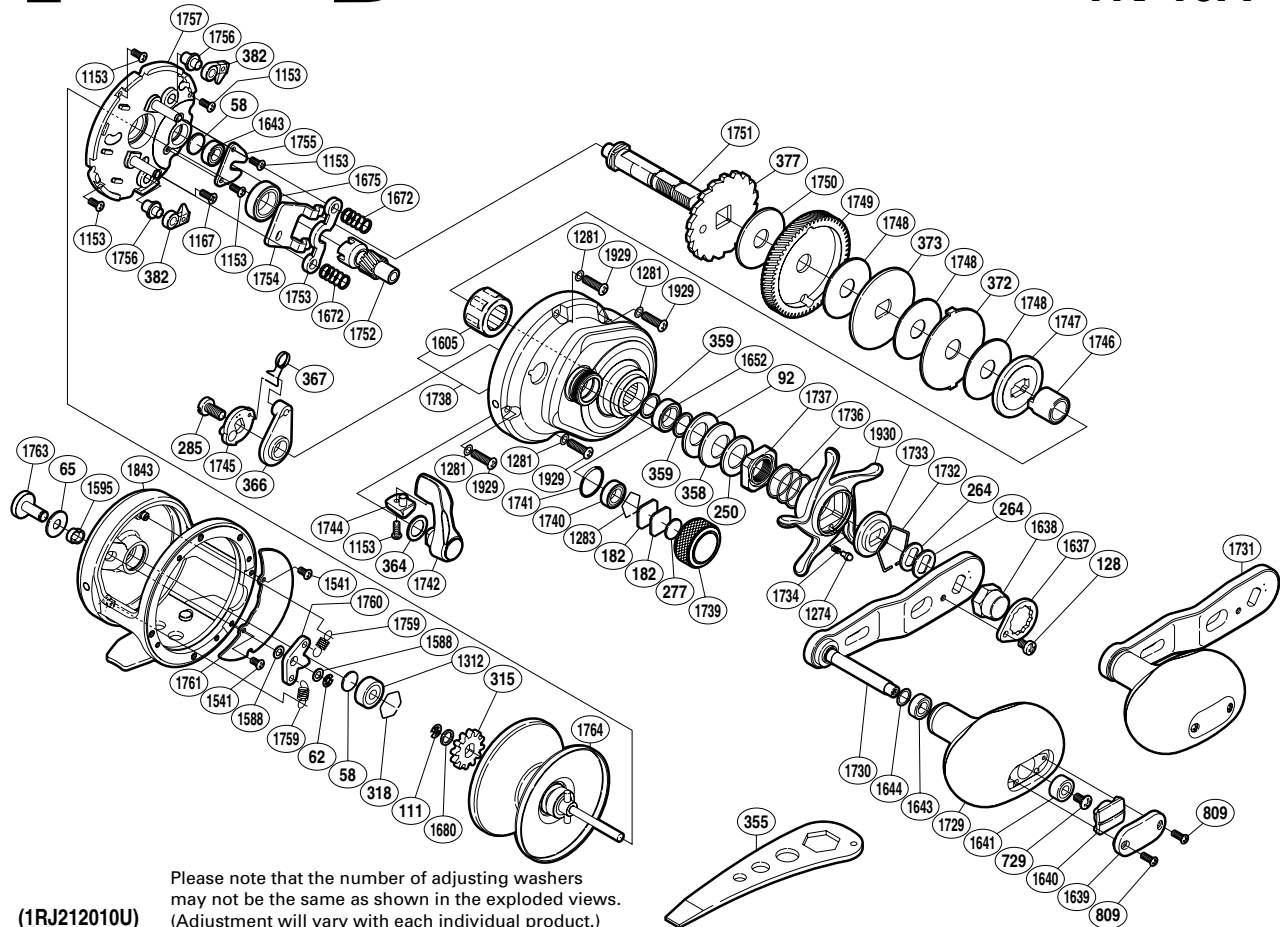

## TN-10A

Please note that the number of adjusting washers may not be the same as shown in the exploded views. (Adjustment will vary with each individual product.)

(1R212010U)

Part No.	Description	Part No.	Description	Part No.	Description
TGT0058	Spacer B	TGT1283	Bearing Retainer	TGT1741	O Ring
TGT0062	E Lock	TGT1312	Ball Bearing	TGT1742	Clutch Lever
TGT0065	Spacer	TGT1541	Screw	TGT1744	Clutch Lever Protector
TGT0092	Coned Disc Spring (8H)	TGT1588	Spacer	TGT1745	Clutch Cam
TGT0111	E Lock	TGT1595	Click Switch Cam	TGT1746	Roller Clutch Inner Tube
TGT0128	Screw	TGT1605	Roller Clutch Bearing	TGT1747	Pressure Plate
TGT0182	Cast Control Spacer	TGT1637	Handle Nut Plate	TGT1748	Drag Washer
TGT0250	Star Drag Washer	TGT1638	Handle Nut	TGT1749	Drive Gear
TGT0264	Drive Shaft Shield	TGT1639	Handle Knob I.D. Plate	TGT1750	Drag Washer
TGT0277	Cast Control Spacer	TGT1640	Handle Knob Seal	TGT1751	Drive Shaft
TGT0285	Screw	TGT1641	Ball Bearing	TGT1752	Pinion Gear
TGT0315	Click Gear	TGT1643	Ball Bearing	TGT1753	Yoke
TGT0318	Bearing Retainer	TGT1644	Washer	TGT1754	Clutch Plate
TGT0358	Coned Disc Spring (8L)	TGT1652	Ball Bearing	TGT1755	Drive Shaft Retainer
TGT0359	Bearing Thrust Washer	TGT1672	Yoke Spring	TGT1756	Anti-Reverse Pawl Pin
TGT0364	Smoother	TGT1675	Ball Bearing	TGT1757	Set Plate
TGT0366	Eccentric Cam Bushing	TGT1680	Washer	TGT1759	Click Pawl Spring
TGT0367	Clutch Spring	TGT1729	Handle Knob	TGT1760	Click Pawl
TGT0372	Eared Washer	TGT1730	Handle Shank Assembly	TGT1761	Set Plate Sticker
TGT0373	Key Washer	TGT1731	Handle Assembly	TGT1763	Click Button
TGT0377	Anti-Reverse Ratchet	TGT1732	Click Plate Retainer	TGT1764	Spool Assembly
TGT0382	Anti-Reverse Pawl	TGT1733	Star Drag Click Plate	TGT1843	One-Piece Frame
TGT0729	Screw	TGT1734	Click Spring	TGT1929	Screw
TGT0809	Screw	TGT1736	Star Drag Spring	TGT1930	Star Drag
TGT1153	Screw	TGT1737	Star Drag Nut		
TGT1167	Screw	TGT1738	Right Side Plate		
TGT1274	Click Pin	TGT1739	Cast Control Cap		
TGT1281	Washer	TGT1740	Ball Bearing	TGT0355	Wrench (accessory)