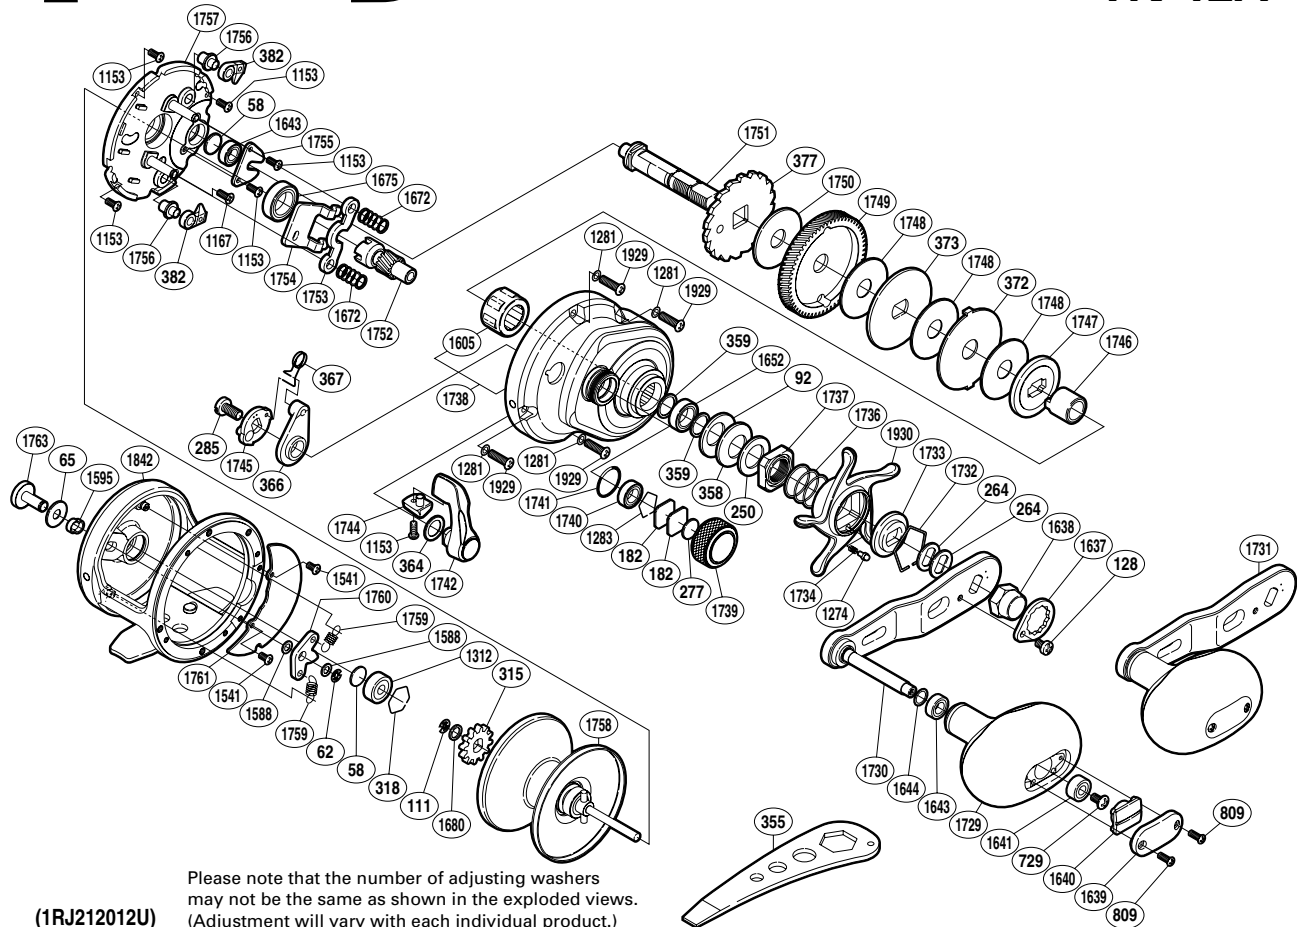

SHIMANO

TRINIDAD SA-RB

TN-12A

Please note that the number of adjusting washers may not be the same as shown in the exploded views. (Adjustment will vary with each individual product.)

(1R212012U)

Part No.	Description	Part No.	Description	Part No.	Description
TGT0058	Spacer B	TGT1283	Bearing Retainer	TGT1741	O Ring
TGT0062	E Lock	TGT1312	Ball Bearing	TGT1742	Clutch Lever
TGT0065	Spacer	TGT1541	Screw	TGT1744	Clutch Lever Protector
TGT0092	Coned Disc Spring (8H)	TGT1588	Spacer	TGT1745	Clutch Cam
TGT0111	E Lock	TGT1595	Click Switch Cam	TGT1746	Roller Clutch Inner Tube
TGT0128	Screw	TGT1605	Roller Clutch Bearing	TGT1747	Pressure Plate
TGT0182	Cast Control Spacer	TGT1637	Handle Nut Plate	TGT1748	Drag Washer
TGT0250	Star Drag Washer	TGT1638	Handle Nut	TGT1749	Drive Gear
TGT0264	Drive Shaft Shield	TGT1639	Handle Knob I.D. Plate	TGT1750	Drag Washer
TGT0277	Cast Control Spacer	TGT1640	Handle Knob Seal	TGT1751	Drive Shaft
TGT0285	Screw	TGT1641	Ball Bearing	TGT1752	Pinion Gear
TGT0315	Click Gear	TGT1643	Ball Bearing	TGT1753	Yoke
TGT0318	Bearing Retainer	TGT1644	Washer	TGT1754	Clutch Plate
TGT0358	Coned Disc Spring (8L)	TGT1652	Ball Bearing	TGT1755	Drive Shaft Retainer
TGT0359	Bearing Thrust Washer	TGT1672	Yoke Spring	TGT1756	Anti-Reverse Pawl Pin
TGT0364	Smoother	TGT1675	Ball Bearing	TGT1757	Set Plate
TGT0366	Eccentric Cam Bushing	TGT1680	Washer	TGT1758	Spool Assembly
TGT0367	Clutch Spring	TGT1729	Handle Knob	TGT1759	Click Pawl Spring
TGT0372	Eared Washer	TGT1730	Handle Shank Assembly	TGT1760	Click Pawl
TGT0373	Key Washer	TGT1731	Handle Assembly	TGT1761	Set Plate Sticker
TGT0377	Anti-Reverse Ratchet	TGT1732	Click Plate Retainer	TGT1763	Click Button
TGT0382	Anti-Reverse Pawl	TGT1733	Star Drag Click Plate	TGT1842	One-Piece Frame
TGT0729	Screw	TGT1734	Click Spring	TGT1929	Screw
TGT0809	Screw	TGT1736	Star Drag Spring	TGT1930	Star Drag
TGT1153	Screw	TGT1737	Star Drag Nut		
TGT1167	Screw	TGT1738	Right Side Plate		
TGT1274	Click Pin	TGT1739	Cast Control Cap		
TGT1281	Washer	TGT1740	Ball Bearing	TGT0355	Wrench (accessory)