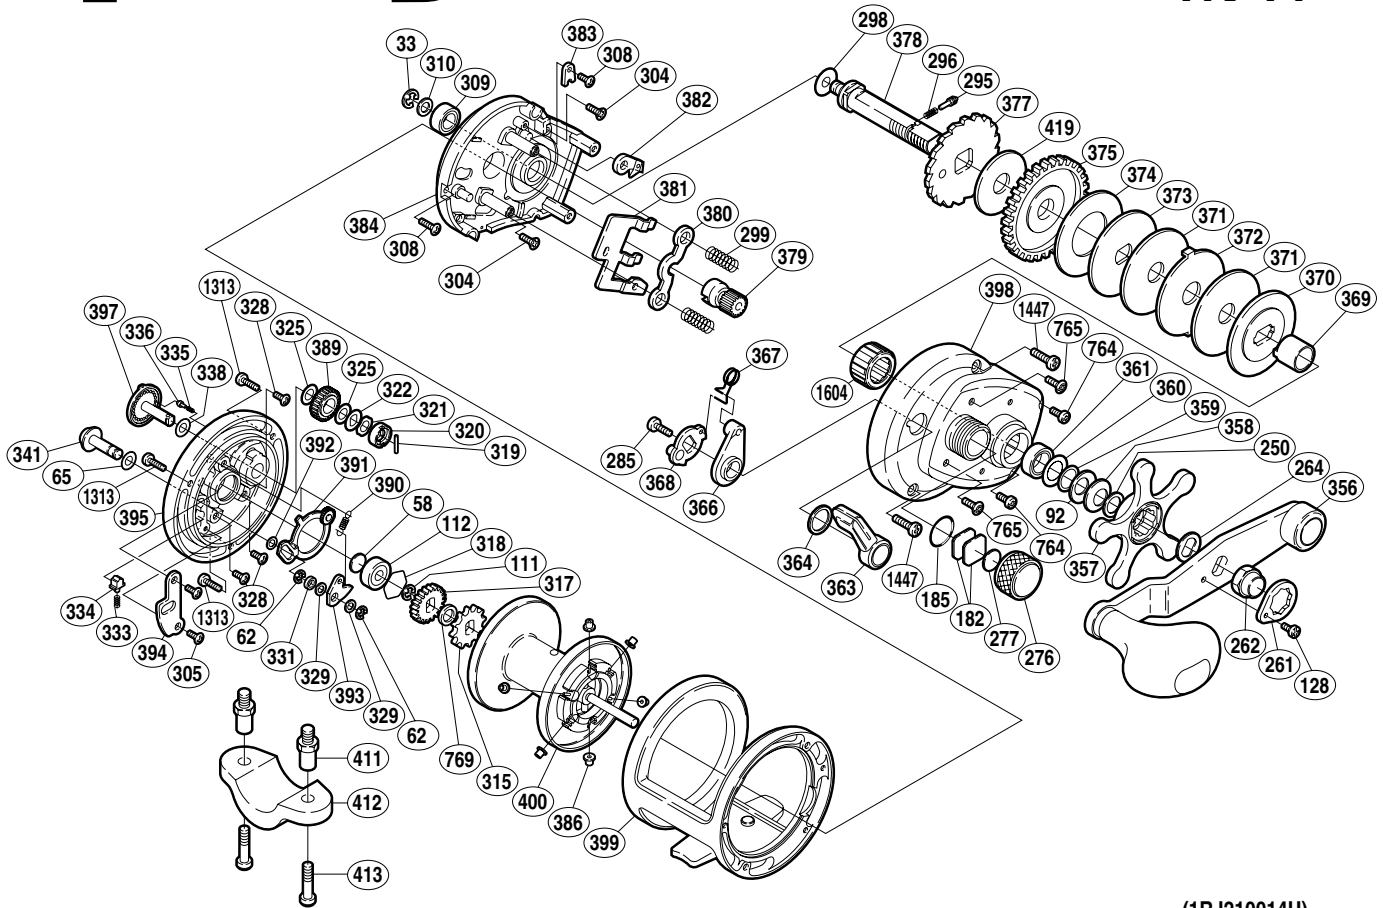

## TRINIDAD

TN-14

(1RJ210014U)

Part No.	Description	Part No.	Description	Part No.	Description
TGT0033	Drive Shaft Retainer	TGT0321	"BR" Friction Washer	TGT0378	Drive Shaft
TGT0058	Spacer "B"	TGT0322	"BR" Washer (C)	TGT0379	Pinion Gear
TGT0062	Click Pawl Retainer	TGT0325	"BR" Washer (B)	TGT0380	Yoke
TGT0065	Spacer (A)	TGT0328	"BR" Set Plate Screw	TGT0381	Yoke Plate
TGT0092	Drag Spring Washer (8H)	TGT0329	Spacer (B)	TGT0382	Anti-Reverse Pawl
TGT0111	Click Gear Retainer	TGT0331	Click Pawl Spacer	TGT0383	Anti-Reverse Pawl Keeper
TGT0112	Ball Bearing	TGT0333	Click Spring	TGT0384	Set Plate
TGT0128	Handle Nut Plate Screw	TGT0334	Click Spring Holder	TGT0386	Brake Collar
TGT0182	Cast Control Spacer (A)	TGT0335	"BR" Click Spring	TGT0389	"BR" Gear (C)
TGT0185	"O" Ring	TGT0336	"BR" Click Pin	TGT0390	Click Pawl Spring
TGT0250	Star Drag Washer	TGT0338	"BR" Washer (D)	TGT0391	"BR" Set Plate
TGT0261	Handle Nut Plate	TGT0341	Click Button	TGT0392	Spacer (D)
TGT0262	Handle Nut	TGT0356	Handle Assembly	TGT0393	Click Pawl
TGT0264	Drive Shaft Shield	TGT0357	Star Drag	TGT0394	Click Spring Retainer
TGT0276	Cast Control Cap	TGT0358	Drag Spring Washer (8L)	TGT0395	Left Side Plate
TGT0277	Cast Control Spacer (B)	TGT0359	Bearing Thrust Washer	TGT0397	"BR" Dial
TGT0285	Clutch Lever Screw	TGT0360	Bearing Seal	TGT0398	Right Side Plate
TGT0295	Click Pin	TGT0361	Ball Bearing	TGT0399	One-Piece Frame
TGT0296	Click Spring	TGT0363	Clutch Lever	TGT0400	Spool Assembly
TGT0298	Drive Shaft Washer (B)	TGT0364	Smoother	TGT0419	Drag Washer (A)
TGT0299	Yoke Spring	TGT0366	Eccentric Cam Bushing	TGT0764	Right Side Plate Screw (D)
TGT0304	Set Plate Screw (B)	TGT0367	Clutch Spring	TGT0765	Right Side Plate Screw (C)
TGT0305	Click Spring Retainer Screw	TGT0368	Clutch Cam	TGT0769	Spool Shaft Spacer
TGT0308	Multi-Purpose Screw	TGT0369	Roller Clutch Inner Tube	TGT1313	Left Side Plate Screw
TGT0309	Ball Bearing	TGT0370	Key Washer	TGT1447	Right Side Plate Screw (A)
TGT0310	Drive Shaft Washer (A)	TGT0371	Drag Washer (D)	TGT1604	Roller Clutch Bearing
TGT0315	Click Gear	TGT0372	Eared Washer (E)		
TGT0317	"BR" Gear (A)	TGT0373	Key Washer (C)		
TGT0318	Bearing Retainer	TGT0374	Drag Washer (B)	TGT0411	Rod Clamp Nut (accessory)
TGT0319	"BR" Cam Pin	TGT0375	Drive Gear	TGT0412	Rod Clamp (accessory)
TGT0320	"BR" Cam	TGT0377	Anti-Reverse Ratchet	TGT0413	Rod Clamp Bolt (accessory)