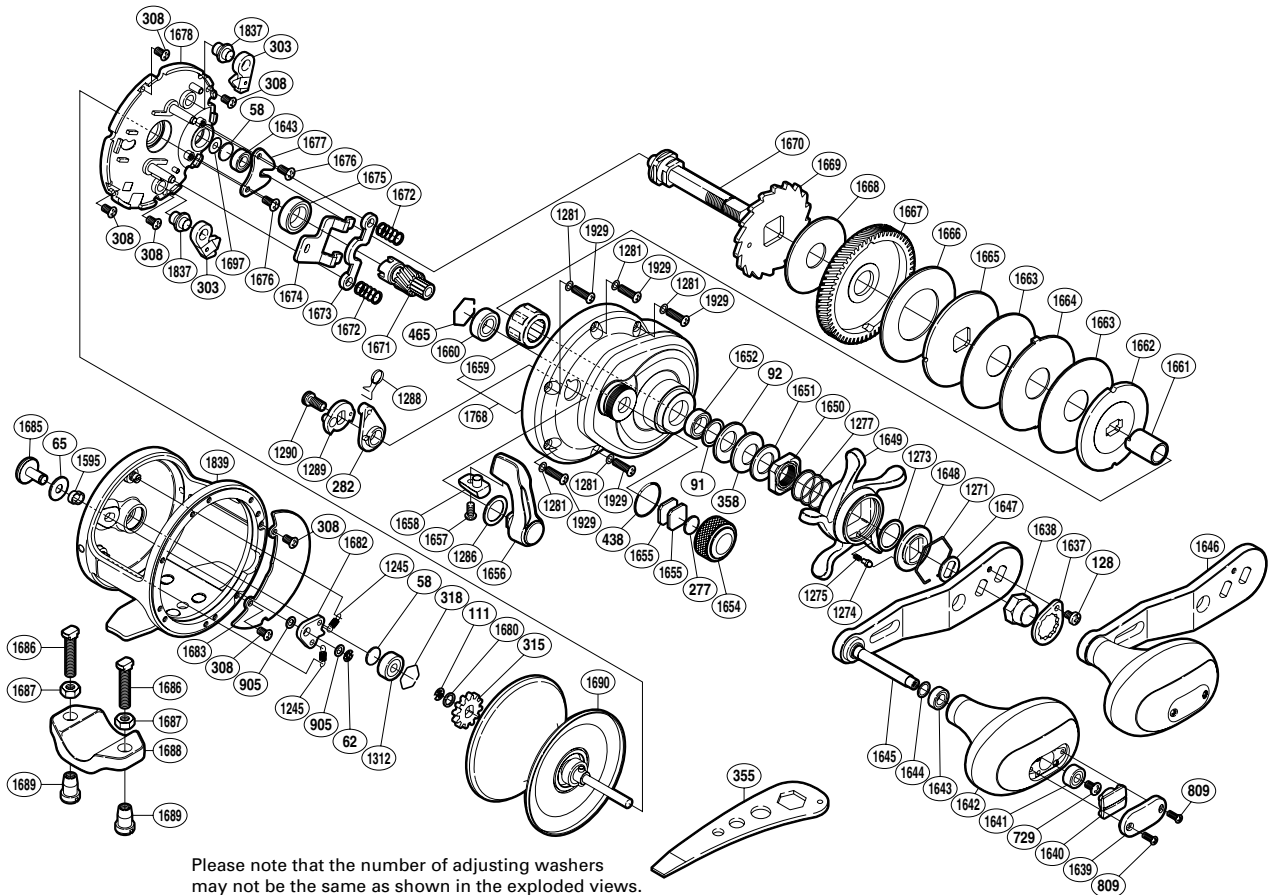

SHIMANO

TRINIDAD SA-RB

TN-16A

Please note that the number of adjusting washers may not be the same as shown in the exploded views. (Adjustment will vary with each individual product.)

(1RJ212016U)

Part No.	Description	Part No.	Description	Part No.	Description
TGT0058	Spacer B	TGT1312	Ball Bearing	TGT1666	Drag Washer
TGT0062	E Lock	TGT1595	Click Switch Cam	TGT1667	Drive Gear
TGT0065	Spacer	TGT1637	Handle Nut Plate	TGT1668	Drag Washer
TGT0091	Washer	TGT1638	Handle Nut	TGT1669	Anti-Reverse Ratchet
TGT0092	Coned Disc Spring (8H)	TGT1639	Handle Knob I.D. Plate	TGT1670	Drive Shaft
TGT0111	E Lock	TGT1640	Handle Knob Seal	TGT1671	Pinion Gear
TGT0128	Screw	TGT1641	Ball Bearing	TGT1672	Yoke Spring
TGT0277	Cast Control Spacer	TGT1642	Handle Knob	TGT1673	Yoke
TGT0282	Eccentric Cam Bushing	TGT1643	Ball Bearing	TGT1674	Clutch Plate
TGT0303	Anti-Reverse Pawl	TGT1644	Washer	TGT1675	Ball Bearing
TGT0308	Screw	TGT1645	Handle Shank Assembly	TGT1676	Screw
TGT0315	Click Gear	TGT1646	Handle Assembly	TGT1677	Drive Shaft Retainer
TGT0318	Bearing Retainer	TGT1647	Drive Shaft Shield	TGT1678	Set Plate
TGT0358	Coned Disc Spring (8L)	TGT1648	Star Drag Click Plate	TGT1680	Washer
TGT0438	O Ring	TGT1649	Star Drag	TGT1682	Click Pawl
TGT0465	Bearing Retainer	TGT1650	Star Drag Nut	TGT1683	Set Plate Sticker
TGT0729	Screw	TGT1651	Star Drag Spacer	TGT1685	Click Button
TGT0809	Screw	TGT1652	Ball Bearing	TGT1690	Spool Assembly
TGT0905	Spacer	TGT1654	Cast Control Cap	TGT1697	Washer
TGT1245	Click Pawl Spring	TGT1655	Cast Control Spacer	TGT1768	Right Side Plate
TGT1271	Click Plate Retainer	TGT1656	Clutch Lever	TGT1837	Anti-Reverse Pawl Shaft
TGT1273	Washer	TGT1657	Screw	TGT1839	One-Piece Frame
TGT1274	Click Pin	TGT1658	Clutch Lever Protector	TGT1929	Screw
TGT1275	Click Spring	TGT1659	Roller Clutch Bearing		
TGT1277	Star Drag Spring	TGT1660	Ball Bearing	TGT1686	Rod Clamp Bolt (accessory)
TGT1281	Washer	TGT1661	Roller Clutch Inner Tube	TGT1687	Rod Clamp Nut B (accessory)
TGT1286	Smoother	TGT1662	Pressure Plate	TGT1688	Rod Clamp (accessory)
TGT1288	Clutch Spring	TGT1663	Drag Washer	TGT1689	Rod Clamp Nut A (accessory)
TGT1289	Clutch Cam	TGT1664	Eared Washer		
TGT1290	Screw	TGT1665	Drag Washer	TGT0355	Wrench (accessory)