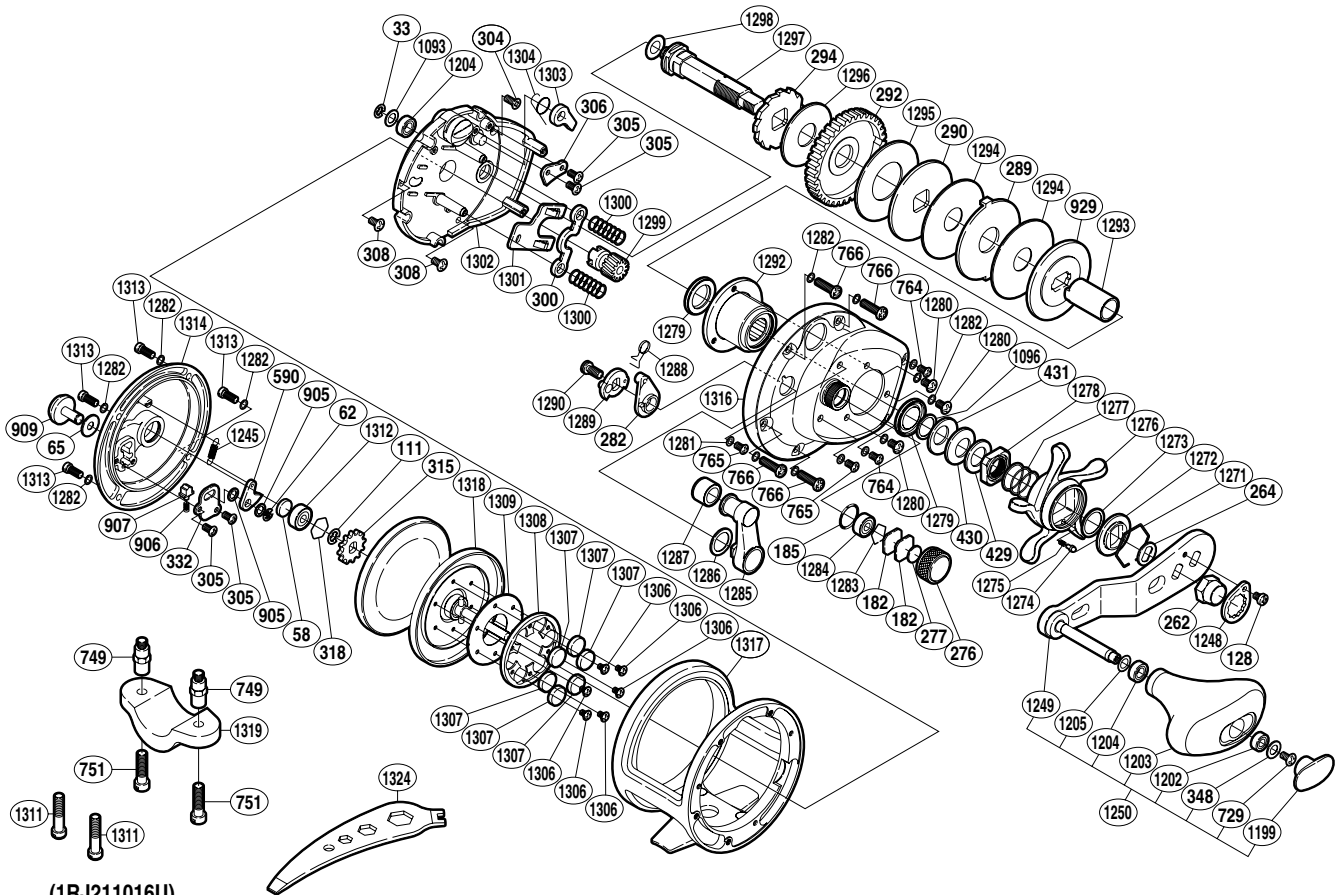

SHIMANO

TRINIDAD SA-RB

TN-16DC

(1RJ211016U)

Part No.	Description	Part No.	Description	Part No.	Description
TGT0033	E Lock	TGT0905	Spacer	TGT1289	Clutch Cam
TGT0058	Spacer B	TGT0906	Click Spring	TGT1290	Screw
TGT0062	E Lock	TGT0907	Click Spring Holder	TGT1292	Drive Shaft Holder
TGT0065	Spacer	TGT0909	Click Button	TGT1293	Roller Clutch Inner Tube
TGT0111	E Lock	TGT0929	Key Washer	TGT1294	Drag Washer
TGT0128	Screw	TGT1093	Washer	TGT1295	Drag Washer
TGT0182	Cast Control Spacer	TGT1096	Washer	TGT1296	Drag Washer
TGT0185	O Ring	TGT1199	Handle Knob Seal	TGT1297	Drive Shaft
TGT0262	Handle Nut	TGT1202	Ball Bearing	TGT1298	Washer
TGT0264	Drive Shaft Shield	TGT1203	Handle Knob	TGT1299	Pinion Gear
TGT0276	Cast Control Cap	TGT1204	Ball Bearing	TGT1300	Yoke Spring
TGT0277	Cast Control Spacer	TGT1205	Washer	TGT1301	Clutch Plate
TGT0282	Eccentric Cam Bushing	TGT1245	Click Pawl Spring	TGT1302	Set Plate Assembly
TGT0289	Eared Washer	TGT1248	Handle Nut Plate	TGT1303	Anti-Reverse Pawl
TGT0290	Key Washer	TGT1249	Handle Shank Assembly	TGT1304	Anti-Reverse Pawl Spring
TGT0292	Drive Gear	TGT1250	Handle Assembly	TGT1306	Screw
TGT0294	Anti-Reverse Ratchet	TGT1271	Click Plate Retainer	TGT1307	Magnet
TGT0300	Yoke	TGT1272	Star Drag Click Plate	TGT1308	Magnet Retainer
TGT0304	Screw	TGT1273	Washer	TGT1309	Magnetic Plate
TGT0305	Screw	TGT1274	Click Pin	TGT1312	Ball Bearing
TGT0306	Anti-Reverse Pawl Keeper	TGT1275	Click Spring	TGT1313	Screw
TGT0308	Screw	TGT1276	Star Drag	TGT1314	Left Side Plate
TGT0315	Click Gear	TGT1277	Star Drag Spring	TGT1316	Right Side Plate
TGT0318	Bearing Retainer	TGT1278	Star Drag Nut	TGT1317	One-Piece Frame
TGT0332	Click Spring Retainer	TGT1279	Roller Clutch Water Proof	TGT1318	Spool Assembly
TGT0348	Washer	TGT1280	Screw		
TGT0429	Washer	TGT1281	Washer		
TGT0430	Coned Disc Spring (10L)	TGT1282	Washer		
TGT0431	Coned Disc Spring (10H)	TGT1283	Bearing Retainer	TGT0749	Rod Clamp Nut (accessory)
TGT0590	Click Pawl	TGT1284	Ball Bearing	TGT0751	Rod Clamp Bolt (accessory)
TGT0729	Screw	TGT1285	Clutch Lever	TGT1311	Rod Clamp Bolt (accessory)
TGT0764	Screw	TGT1286	Smoother	TGT1319	Rod Clamp (accessory)
TGT0765	Screw	TGT1287	Clutch Lever Protector		
TGT0766	Screw	TGT1288	Clutch Spring	TGT1324	Wrench (accessory)