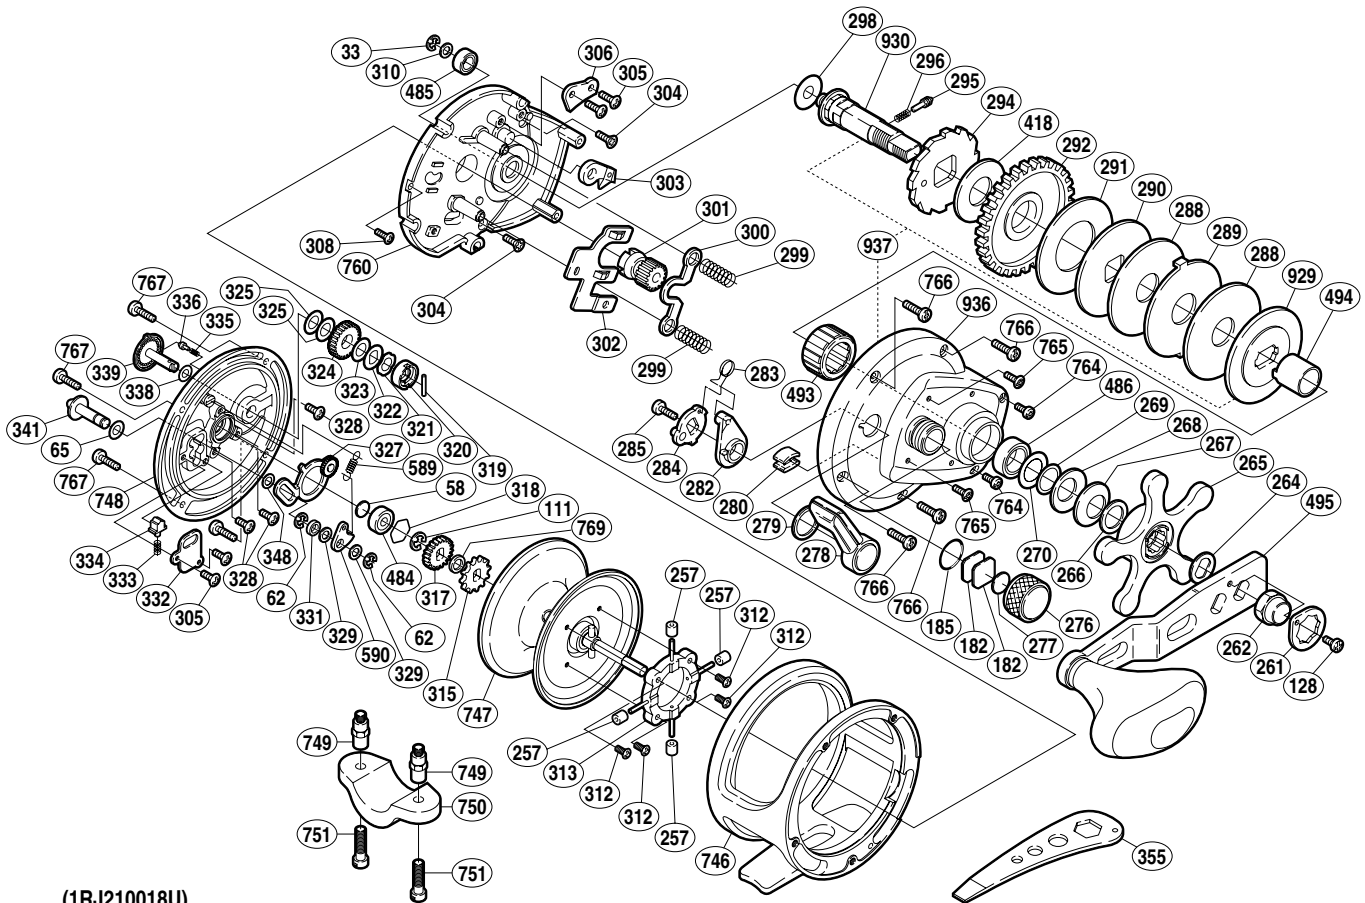

## TN-16N

(1RJ210018U)

Part No.	Description	Part No.	Description	Part No.	Description
TGT0033	Drive Shaft Retainer	TGT0295	Click Pin	TGT0336	"BR" Click Pin
TGT0058	Spacer "B"	TGT0296	Click Spring	TGT0338	"BR" Washer (D)
TGT0062	Click Pawl Retainer	TGT0298	Drive Shaft Washer (B)	TGT0339	"BR" Dial
TGT0065	Spacer (A)	TGT0299	Yoke Spring	TGT0341	Click Button
TGT0111	Click Gear Retainer	TGT0300	Yoke	TGT0348	Spacer (C)
TGT0128	Handle Nut Plate Screw	TGT0301	Pinion Gear	TGT0418	Drag Washer (A)
TGT0182	Cast Control Spacer (A)	TGT0302	Yoke Plate	TGT0484	Ball Bearing
TGT0185	"O" Ring	TGT0303	Anti-Reverse Pawl	TGT0485	Ball Bearing
TGT0257	Brake Collar	TGT0304	Set Plate Screw (B)	TGT0486	Ball Bearing
TGT0261	Handle Nut Plate	TGT0305	Multi-Purpose Screw	TGT0493	Roller Clutch Bearing
TGT0262	Handle Nut	TGT0306	Anti-Reverse Pawl Keeper	TGT0494	Roller Clutch Inner Tube
TGT0264	Drive Shaft Shield	TGT0308	Set Plate Screw (A)	TGT0495	Handle Assembly
TGT0265	Star Drag	TGT0310	Drive Shaft Washer (A)	TGT0589	Click Pawl Spring
TGT0266	Star Drag Washer	TGT0312	Brake Shaft Holder Screw	TGT0590	Click Pawl
TGT0267	Drag Spring Washer (9L)	TGT0313	Brake Shaft Holder	TGT0746	One-Piece Frame
TGT0268	Drag Spring Washer (9H)	TGT0315	Click Gear	TGT0747	Spool Assembly
TGT0269	Bearing Thrust Washer	TGT0317	"BR" Gear (A)	TGT0748	Left Side Plate
TGT0270	Bearing Seal	TGT0318	Bearing Retainer	TGT0760	Set Plate
TGT0276	Cast Control Cap	TGT0319	"BR" Cam Pin	TGT0764	Right Side Plate Screw (D)
TGT0277	Cast Control Spacer (B)	TGT0320	"BR" Cam	TGT0765	Right Side Plate Screw (C)
TGT0278	Clutch Lever	TGT0321	"BR" Friction Washer	TGT0766	Right Side Plate Screw (A)
TGT0279	Smoother	TGT0322	"BR" Washer (C)	TGT0767	Left Side Plate Screw
TGT0280	Line Clip	TGT0323	"BR" Washer (A)	TGT0769	Spool Shaft Spacer
TGT0282	Eccentric Cam Bushing	TGT0324	"BR" Gear (C)	TGT0929	Key Washer
TGT0283	Clutch Spring	TGT0325	"BR" Washer (B)	TGT0930	Drive Shaft
TGT0284	Clutch Cam	TGT0327	"BR" Set Plate	TGT0936	Right Side Plate
TGT0285	Clutch Lever Screw	TGT0328	"BR" Set Plate Screw	TGT0937	Upgrade Assembly
TGT0288	Drag Washer (D)	TGT0329	Spacer (B)		
TGT0289	Eared Washer (E)	TGT0331	Click Pawl Spacer	TGT0749	Rod Clamp Nut (accessory)
TGT0290	Key Washer (C)	TGT0332	Click Spring Retainer	TGT0750	Rod Clamp (accessory)
TGT0291	Drag Washer (B)	TGT0333	Click Spring	TGT0751	Rod Clamp Bolt (accessory)
TGT0292	Drive Gear	TGT0334	Click Spring Holder		
TGT0294	Anti-Reverse Ratchet	TGT0335	"BR" Click Spring	TGT0355	Wrench (accessory)