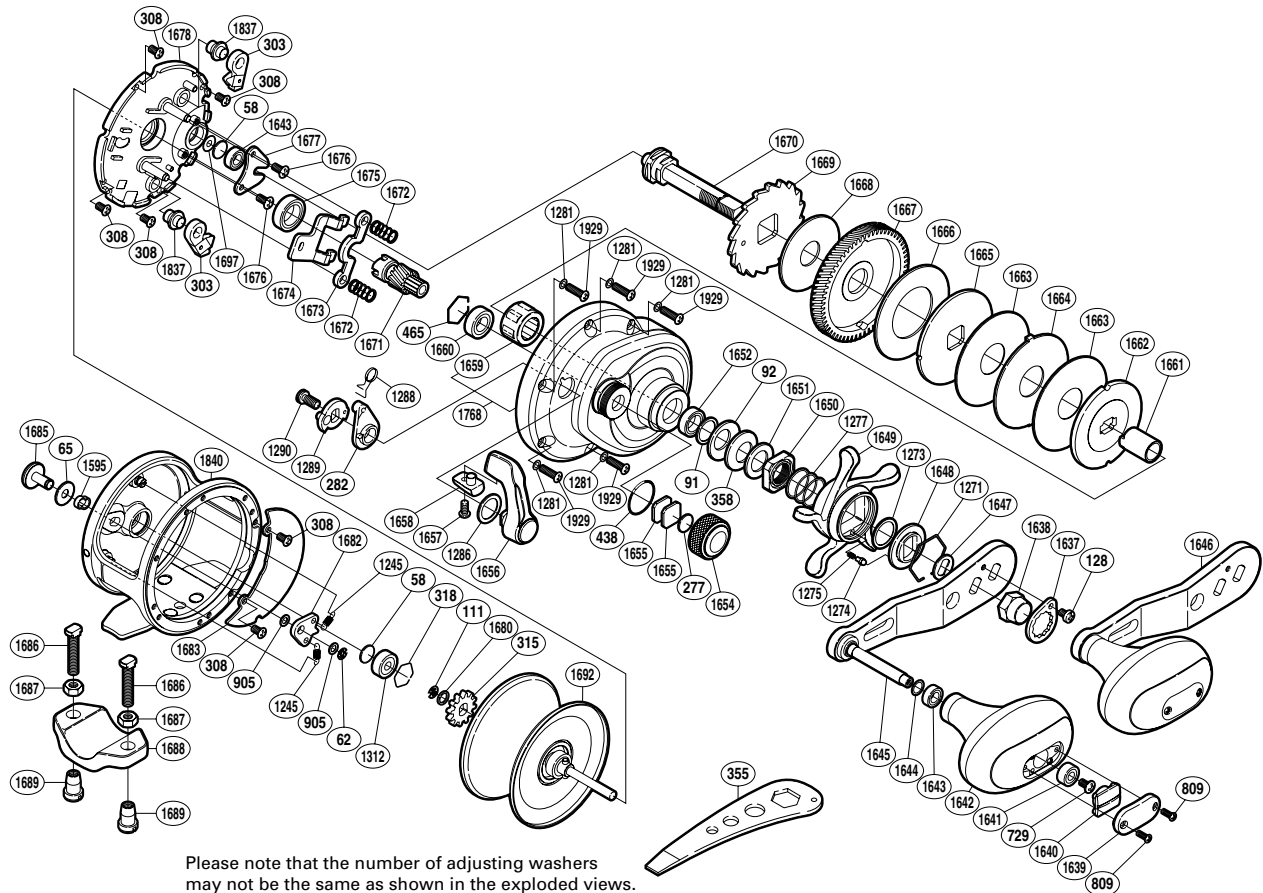

SHIMANO

TRINIDAD SA-RB

TN-16NA

Please note that the number of adjusting washers may not be the same as shown in the exploded views. (Adjustment will vary with each individual product.)

(1RJ212018U)

Part No.	Description	Part No.	Description	Part No.	Description
TGT0058	Spacer B	TGT1312	Ball Bearing	TGT1666	Drag Washer
TGT0062	E Lock	TGT1595	Click Switch Cam	TGT1667	Drive Gear
TGT0065	Spacer	TGT1637	Handle Nut Plate	TGT1668	Drag Washer
TGT0091	Washer	TGT1638	Handle Nut	TGT1669	Anti-Reverse Ratchet
TGT0092	Coned Disc Spring (8H)	TGT1639	Handle Knob I.D. Plate	TGT1670	Drive Shaft
TGT0111	E Lock	TGT1640	Handle Knob Seal	TGT1671	Pinion Gear
TGT0128	Screw	TGT1641	Ball Bearing	TGT1672	Yoke Spring
TGT0277	Cast Control Spacer	TGT1642	Handle Knob	TGT1673	Yoke
TGT0282	Eccentric Cam Bushing	TGT1643	Ball Bearing	TGT1674	Clutch Plate
TGT0303	Anti-Reverse Pawl	TGT1644	Washer	TGT1675	Ball Bearing
TGT0308	Screw	TGT1645	Handle Shank Assembly	TGT1676	Screw
TGT0315	Click Gear	TGT1646	Handle Assembly	TGT1677	Drive Shaft Retainer
TGT0318	Bearing Retainer	TGT1647	Drive Shaft Shield	TGT1678	Set Plate
TGT0358	Coned Disc Spring (8L)	TGT1648	Star Drag Click Plate	TGT1680	Washer
TGT0438	O Ring	TGT1649	Star Drag	TGT1682	Click Pawl
TGT0465	Bearing Retainer	TGT1650	Star Drag Nut	TGT1683	Set Plate Sticker
TGT0729	Screw	TGT1651	Star Drag Spacer	TGT1685	Click Button
TGT0809	Screw	TGT1652	Ball Bearing	TGT1692	Spool Assembly
TGT0905	Spacer	TGT1654	Cast Control Cap	TGT1697	Washer
TGT1245	Click Pawl Spring	TGT1655	Cast Control Spacer	TGT1768	Right Side Plate
TGT1271	Click Plate Retainer	TGT1656	Clutch Lever	TGT1837	Anti-Reverse Pawl Shaft
TGT1273	Washer	TGT1657	Screw	TGT1840	One-Piece Frame
TGT1274	Click Pin	TGT1658	Clutch Lever Protector	TGT1929	Screw
TGT1275	Click Spring	TGT1659	Roller Clutch Bearing		
TGT1277	Star Drag Spring	TGT1660	Ball Bearing	TGT1686	Rod Clamp Bolt (accessory)
TGT1281	Washer	TGT1661	Roller Clutch Inner Tube	TGT1687	Rod Clamp Nut B (accessory)
TGT1286	Smoother	TGT1662	Pressure Plate	TGT1688	Rod Clamp (accessory)
TGT1288	Clutch Spring	TGT1663	Drag Washer	TGT1689	Rod Clamp Nut A (accessory)
TGT1289	Clutch Cam	TGT1664	Eared Washer		
TGT1290	Screw	TGT1665	Drag Washer	TGT0355	Wrench (accessory)