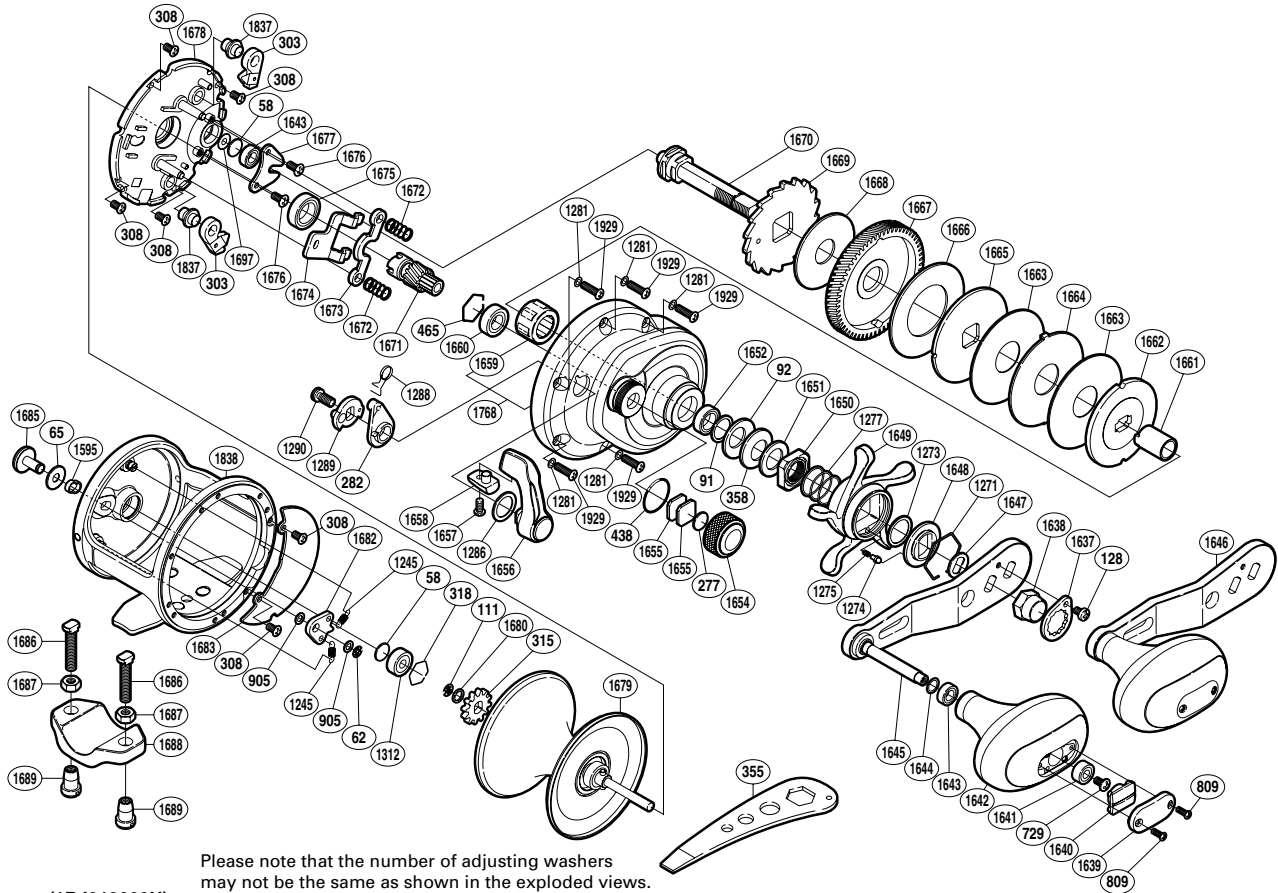

SHIMANO

TRINIDAD SA-RB

TN-20A

Please note that the number of adjusting washers may not be the same as shown in the exploded views. (Adjustment will vary with each individual product.)

(1RJ212020U)

Part No.	Description	Part No.	Description	Part No.	Description
TGT0058	Spacer B	TGT1312	Ball Bearing	TGT1666	Drag Washer
TGT0062	E Lock	TGT1595	Click Switch Cam	TGT1667	Drive Gear
TGT0065	Spacer	TGT1637	Handle Nut Plate	TGT1668	Drag Washer
TGT0091	Washer	TGT1638	Handle Nut	TGT1669	Anti-Reverse Ratchet
TGT0092	Coned Disc Spring (8H)	TGT1639	Handle Knob I.D. Plate	TGT1670	Drive Shaft
TGT0111	E Lock	TGT1640	Handle Knob Seal	TGT1671	Pinion Gear
TGT0128	Screw	TGT1641	Ball Bearing	TGT1672	Yoke Spring
TGT0277	Cast Control Spacer	TGT1642	Handle Knob	TGT1673	Yoke
TGT0282	Eccentric Cam Bushing	TGT1643	Ball Bearing	TGT1674	Clutch Plate
TGT0303	Anti-Reverse Pawl	TGT1644	Washer	TGT1675	Ball Bearing
TGT0308	Screw	TGT1645	Handle Shank Assembly	TGT1676	Screw
TGT0315	Click Gear	TGT1646	Handle Assembly	TGT1677	Drive Shaft Retainer
TGT0318	Bearing Retainer	TGT1647	Drive Shaft Shield	TGT1678	Set Plate
TGT0358	Coned Disc Spring (8L)	TGT1648	Star Drag Click Plate	TGT1679	Spool Assembly
TGT0438	O Ring	TGT1649	Star Drag	TGT1680	Washer
TGT0465	Bearing Retainer	TGT1650	Star Drag Nut	TGT1682	Click Pawl
TGT0729	Screw	TGT1651	Star Drag Spacer	TGT1683	Set Plate Sticker
TGT0809	Screw	TGT1652	Ball Bearing	TGT1685	Click Button
TGT0905	Spacer	TGT1654	Cast Control Cap	TGT1697	Washer
TGT1245	Click Pawl Spring	TGT1655	Cast Control Spacer	TGT1768	Right Side Plate
TGT1271	Click Plate Retainer	TGT1656	Clutch Lever	TGT1837	Anti-Reverse Pawl Shaft
TGT1273	Washer	TGT1657	Screw	TGT1838	One-Piece Frame
TGT1274	Click Pin	TGT1658	Clutch Lever Protector	TGT1929	Screw
TGT1275	Click Spring	TGT1659	Roller Clutch Bearing		
TGT1277	Star Drag Spring	TGT1660	Ball Bearing	TGT1686	Rod Clamp Bolt (accessory)
TGT1281	Washer	TGT1661	Roller Clutch Inner Tube	TGT1687	Rod Clamp Nut B (accessory)
TGT1286	Smoother	TGT1662	Pressure Plate	TGT1688	Rod Clamp (accessory)
TGT1288	Clutch Spring	TGT1663	Drag Washer	TGT1689	Rod Clamp Nut A (accessory)
TGT1289	Clutch Cam	TGT1664	Eared Washer		
TGT1290	Screw	TGT1665	Drag Washer	TGT0355	Wrench (accessory)