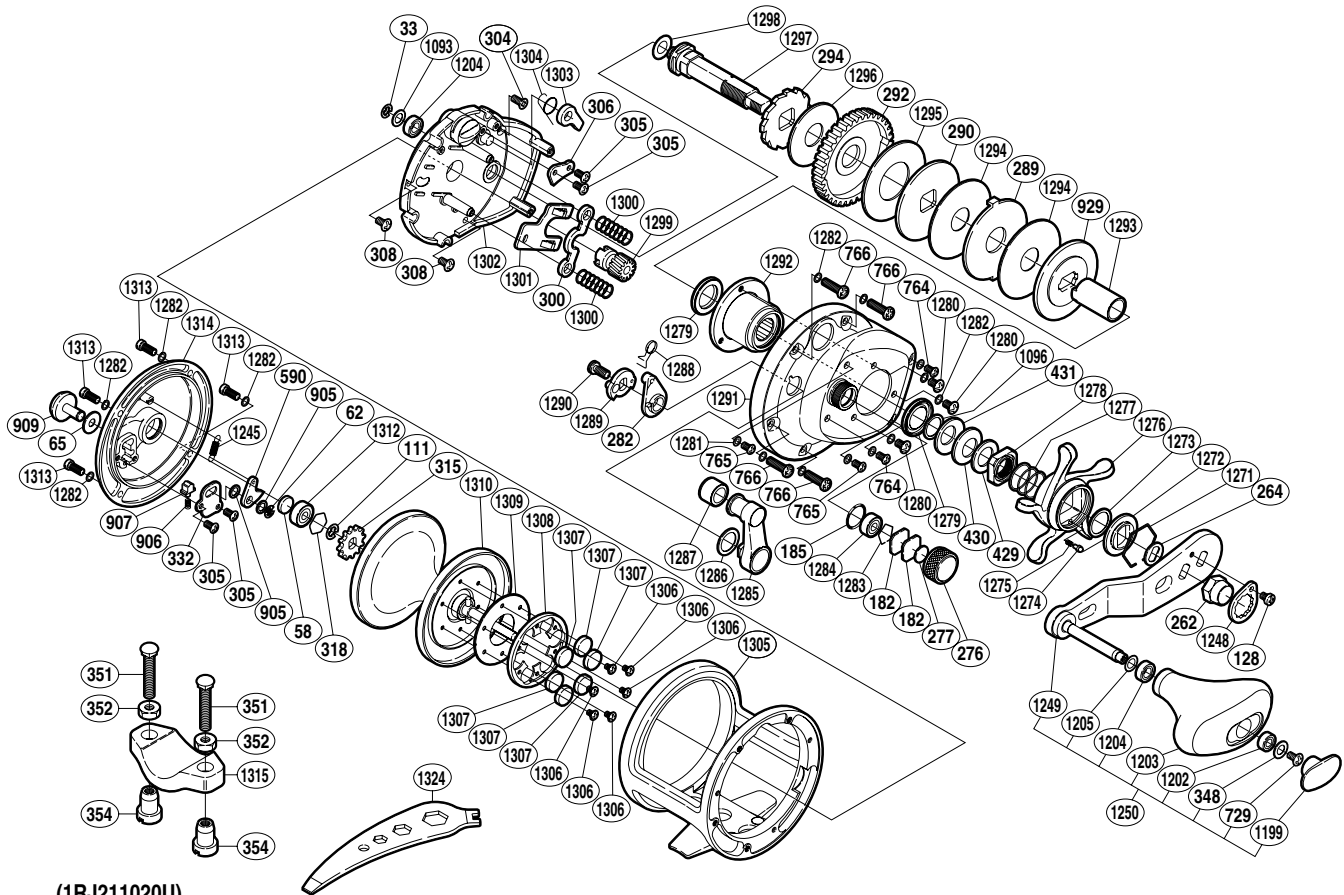

SHIMANO

TRINIDAD SA-RB

TN-20DC

(1RJ211020U)

Part No.	Description	Part No.	Description	Part No.	Description
TGT0033	E Lock	TGT0905	Spacer	TGT1289	Clutch Cam
TGT0058	Spacer B	TGT0906	Click Spring	TGT1290	Screw
TGT0062	E Lock	TGT0907	Click Spring Holder	TGT1291	Right Side Plate
TGT0065	Spacer	TGT0909	Click Button	TGT1292	Drive Shaft Holder
TGT0111	E Lock	TGT0929	Key Washer	TGT1293	Roller Clutch Inner Tube
TGT0128	Screw	TGT1093	Washer	TGT1294	Drag Washer
TGT0182	Cast Control Spacer	TGT1096	Washer	TGT1295	Drag Washer
TGT0185	O Ring	TGT1199	Handle Knob Seal	TGT1296	Drag Washer
TGT0262	Handle Nut	TGT1202	Ball Bearing	TGT1297	Drive Shaft
TGT0264	Drive Shaft Shield	TGT1203	Handle Knob	TGT1298	Washer
TGT0276	Cast Control Cap	TGT1204	Ball Bearing	TGT1299	Pinion Gear
TGT0277	Cast Control Spacer	TGT1205	Washer	TGT1300	Yoke Spring
TGT0282	Eccentric Cam Bushing	TGT1245	Click Pawl Spring	TGT1301	Clutch Plate
TGT0289	Eared Washer	TGT1248	Handle Nut Plate	TGT1302	Set Plate Assembly
TGT0290	Key Washer	TGT1249	Handle Shank Assembly	TGT1303	Anti-Reverse Pawl
TGT0292	Drive Gear	TGT1250	Handle Assembly	TGT1304	Anti-Reverse Pawl Spring
TGT0294	Anti-Reverse Ratchet	TGT1271	Click Plate Retainer	TGT1305	One-Piece Frame
TGT0300	Yoke	TGT1272	Star Drag Click Plate	TGT1306	Screw
TGT0304	Screw	TGT1273	Washer	TGT1307	Magnet
TGT0305	Screw	TGT1274	Click Pin	TGT1308	Magnet Retainer
TGT0306	Anti-Reverse Pawl Keeper	TGT1275	Click Spring	TGT1309	Magnetic Plate
TGT0308	Screw	TGT1276	Star Drag	TGT1310	Spool Assembly
TGT0315	Click Gear	TGT1277	Star Drag Spring	TGT1312	Ball Bearing
TGT0318	Bearing Retainer	TGT1278	Star Drag Nut	TGT1313	Screw
TGT0332	Click Spring Retainer	TGT1279	Roller Clutch Water Proof	TGT1314	Left Side Plate
TGT0348	Washer	TGT1280	Screw		
TGT0429	Washer	TGT1281	Washer		
TGT0430	Coned Disc Spring (10L)	TGT1282	Washer		
TGT0431	Coned Disc Spring (10H)	TGT1283	Bearing Retainer	TGT0351	Rod Clamp Bolt (accessory)
TGT0590	Click Pawl	TGT1284	Ball Bearing	TGT0352	Rod Clamp Nut B (accessory)
TGT0729	Screw	TGT1285	Clutch Lever	TGT0354	Rod Clamp Nut A (accessory)
TGT0764	Screw	TGT1286	Smother	TGT1315	Rod Clamp (accessory)
TGT0765	Screw	TGT1287	Clutch Lever Protector		
TGT0766	Screw	TGT1288	Clutch Spring	TGT1324	Wrench (accessory)