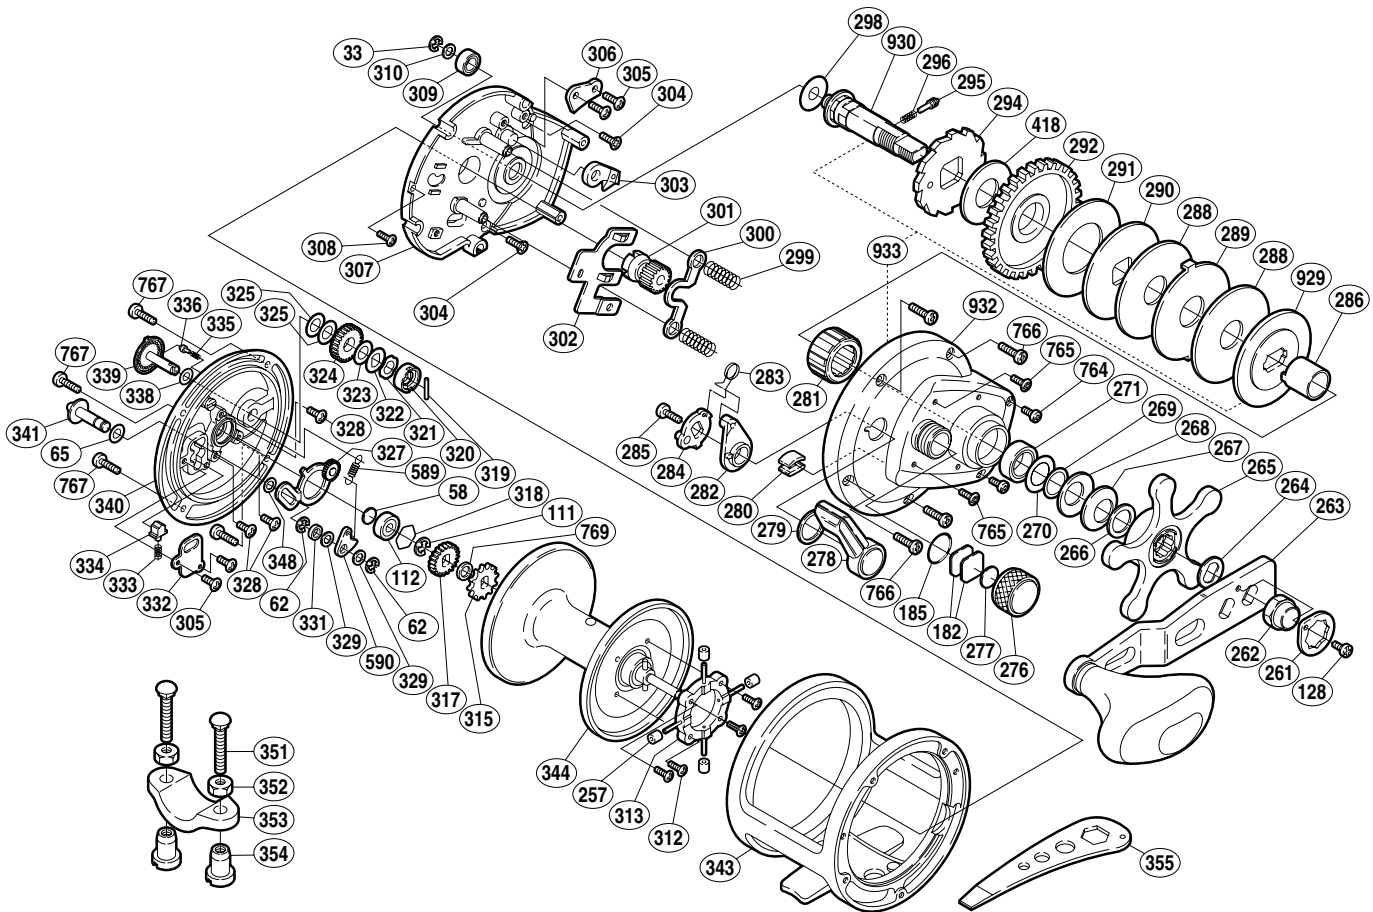

SHIMANO®

TRINIDAD

TN-30

Part No.	Description	Part No.	Description	Part No.	Description
TGT0033	Drive Shaft Retainer	TGT0290	Key Washer (C)	TGT0331	Click Pawl Spacer
TGT0058	Spacer "B"	TGT0291	Drag Washer (B)	TGT0332	Click Spring Retainer
TGT0062	Click Pawl Retainer	TGT0292	Drive Gear	TGT0333	Click Spring
TGT0065	Spacer (A)	TGT0294	Anti-Reverse Ratchet	TGT0334	Click Spring Holder
TGT0111	Click Gear Retainer	TGT0295	Click Pin	TGT0335	"BR" Click Spring
TGT0112	Ball Bearing	TGT0296	Click Spring	TGT0336	"BR" Click Pin
TGT0128	Handle Nut Plate Screw	TGT0298	Drive Shaft Washer (B)	TGT0338	"BR" Washer (D)
TGT0182	Cast Control Spacer (A)	TGT0299	Yoke Spring	TGT0339	"BR" Dial
TGT0185	"O" Ring	TGT0300	Yoke	TGT0340	Left Side Plate
TGT0257	Brake Collar	TGT0301	Pinion Gear	TGT0341	Click Button
TGT0261	Handle Nut Plate	TGT0302	Yoke Plate	TGT0343	One-Piece Frame
TGT0262	Handle Nut	TGT0303	Anti-Reverse Pawl	TGT0344	Spool Assembly
TGT0263	Handle Assembly	TGT0304	Set Plate Screw (B)	TGT0348	Spacer (C)
TGT0264	Drive Shaft Shield	TGT0305	Multi-Purpose Screw	TGT0418	Drag Washer (A)
TGT0265	Star Drag	TGT0306	Anti-Reverse Pawl Keeper	TGT0589	Click Pawl Spring
TGT0266	Star Drag Washer	TGT0307	Set Plate	TGT0590	Click Pawl
TGT0267	Drag Spring Washer (9L)	TGT0308	Set Plate Screw (A)	TGT0764	Right Side Plate Screw (D)
TGT0268	Drag Spring Washer (9H)	TGT0309	Ball Bearing	TGT0765	Right Side Plate Screw (C)
TGT0269	Bearing Thrust Washer	TGT0310	Drive Shaft Washer (A)	TGT0766	Right Side Plate Screw (A)
TGT0270	Bearing Seal	TGT0312	Brake Shaft Holder Screw	TGT0767	Left Side Plate Screw
TGT0271	Ball Bearing	TGT0313	Brake Shaft Holder	TGT0769	Spool Shaft Spacer
TGT0276	Cast Control Cap	TGT0315	Click Gear	TGT0929	Key Washer
TGT0277	Cast Control Spacer (B)	TGT0317	"BR" Gear (A)	TGT0930	Drive Shaft
TGT0278	Clutch Lever	TGT0318	Bearing Retainer	TGT0932	Right Side Plate
TGT0279	Smoother	TGT0319	"BR" Cam Pin	TGT0933	Upgrade Assembly
TGT0280	Line Clip	TGT0320	"BR" Cam		
TGT0281	Roller Clutch Bearing	TGT0321	"BR" Friction Washer		
TGT0282	Eccentric Cam Bushing	TGT0322	"BR" Washer (C)		
TGT0283	Clutch Spring	TGT0323	"BR" Washer (A)	TGT0351	Rod Clamp Bolt (accessory)
TGT0284	Clutch Cam	TGT0324	"BR" Gear (C)	TGT0352	Rod Clamp Nut (B) (accessory)
TGT0285	Clutch Lever Screw	TGT0325	"BR" Washer (B)	TGT0353	Rod Clamp (accessory)
TGT0286	Roller Clutch Inner Tube	TGT0327	"BR" Set Plate	TGT0354	Rod Clamp Nut (A) (accessory)
TGT0288	Drag Washer (D)	TGT0328	"BR" Set Plate Screw		
TGT0289	Eared Washer (E)	TGT0329	Spacer (B)	TGT0355	Wrench (accessory)