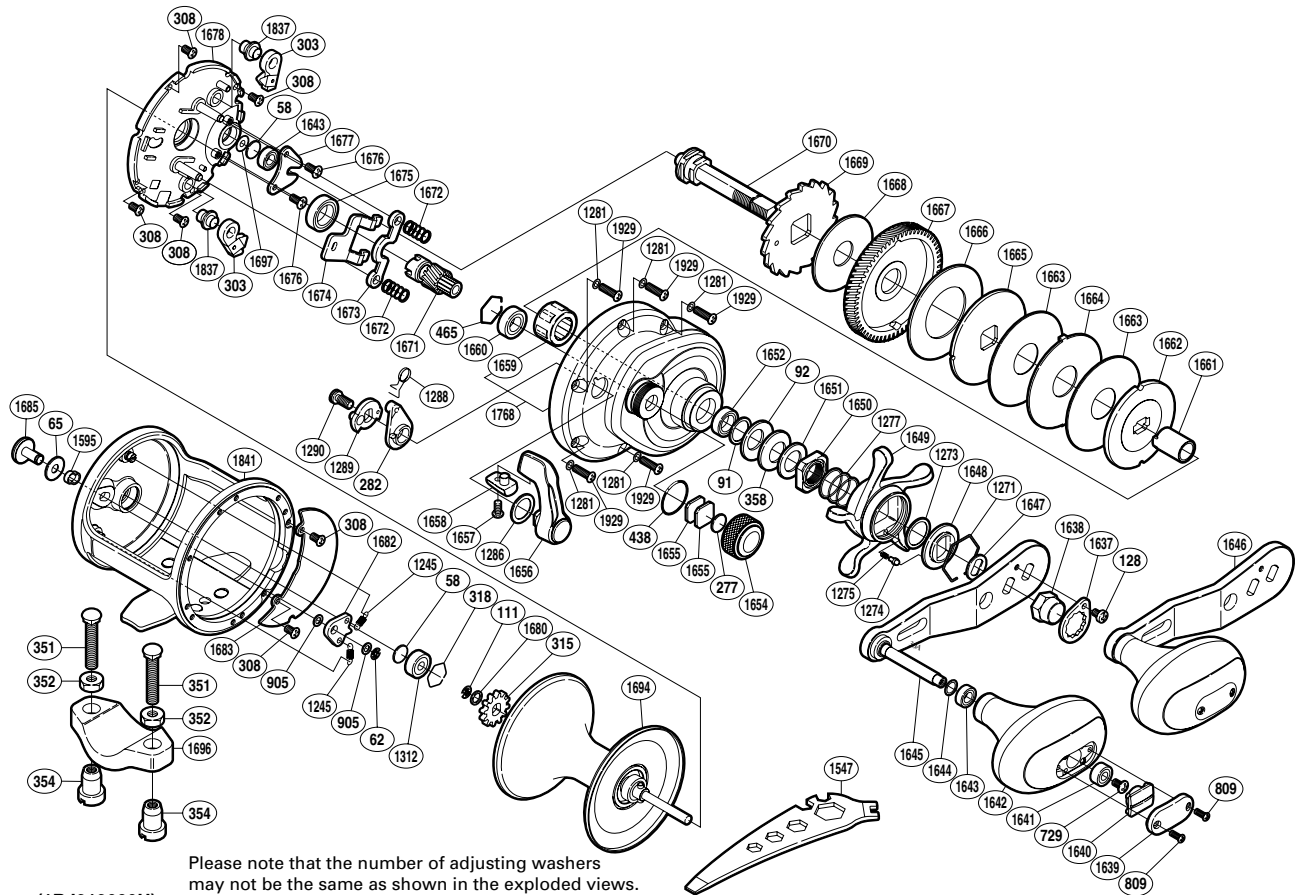

SHIMANO

TRINIDAD S A-RB

TN-30A

Please note that the number of adjusting washers may not be the same as shown in the exploded views. (Adjustment will vary with each individual product.)

(1RJ212030U)

Part No.	Description	Part No.	Description	Part No.	Description
TGT0058	Spacer B	TGT1312	Ball Bearing	TGT1666	Drag Washer
TGT0062	E Lock	TGT1595	Click Switch Cam	TGT1667	Drive Gear
TGT0065	Spacer	TGT1637	Handle Nut Plate	TGT1668	Drag Washer
TGT0091	Washer	TGT1638	Handle Nut	TGT1669	Anti-Reverse Ratchet
TGT0092	Coned Disc Spring (8H)	TGT1639	Handle Knob I.D. Plate	TGT1670	Drive Shaft
TGT0111	E Lock	TGT1640	Handle Knob Seal	TGT1671	Pinion Gear
TGT0128	Screw	TGT1641	Ball Bearing	TGT1672	Yoke Spring
TGT0277	Cast Control Spacer	TGT1642	Handle Knob	TGT1673	Yoke
TGT0282	Eccentric Cam Bushing	TGT1643	Ball Bearing	TGT1674	Clutch Plate
TGT0303	Anti-Reverse Pawl	TGT1644	Washer	TGT1675	Ball Bearing
TGT0308	Screw	TGT1645	Handle Shank Assembly	TGT1676	Screw
TGT0315	Click Gear	TGT1646	Handle Assembly	TGT1677	Drive Shaft Retainer
TGT0318	Bearing Retainer	TGT1647	Drive Shaft Shield	TGT1678	Set Plate
TGT0358	Coned Disc Spring (8L)	TGT1648	Star Drag Click Plate	TGT1680	Washer
TGT0438	O Ring	TGT1649	Star Drag	TGT1682	Click Pawl
TGT0465	Bearing Retainer	TGT1650	Star Drag Nut	TGT1683	Set Plate Sticker
TGT0729	Screw	TGT1651	Star Drag Spacer	TGT1685	Click Button
TGT0809	Screw	TGT1652	Ball Bearing	TGT1694	Spool Assembly
TGT0905	Spacer	TGT1654	Cast Control Cap	TGT1697	Washer
TGT1245	Click Pawl Spring	TGT1655	Cast Control Spacer	TGT1768	Right Side Plate
TGT1271	Click Plate Retainer	TGT1656	Clutch Lever	TGT1837	Anti-Reverse Pawl Shaft
TGT1273	Washer	TGT1657	Screw	TGT1841	One-Piece Frame
TGT1274	Click Pin	TGT1658	Clutch Lever Protector	TGT1929	Screw
TGT1275	Click Spring	TGT1659	Roller Clutch Bearing		
TGT1277	Star Drag Spring	TGT1660	Ball Bearing	TGT0351	Rod Clamp Bolt (accessory)
TGT1281	Washer	TGT1661	Roller Clutch Inner Tube	TGT0352	Rod Clamp Nut B (accessory)
TGT1286	Smoothen	TGT1662	Pressure Plate	TGT0354	Rod Clamp Nut A (accessory)
TGT1288	Clutch Spring	TGT1663	Drag Washer	TGT1696	Rod Clamp (accessory)
TGT1289	Clutch Cam	TGT1664	Eared Washer		
TGT1290	Screw	TGT1665	Drag Washer	TGT1547	Wrench (accessory)