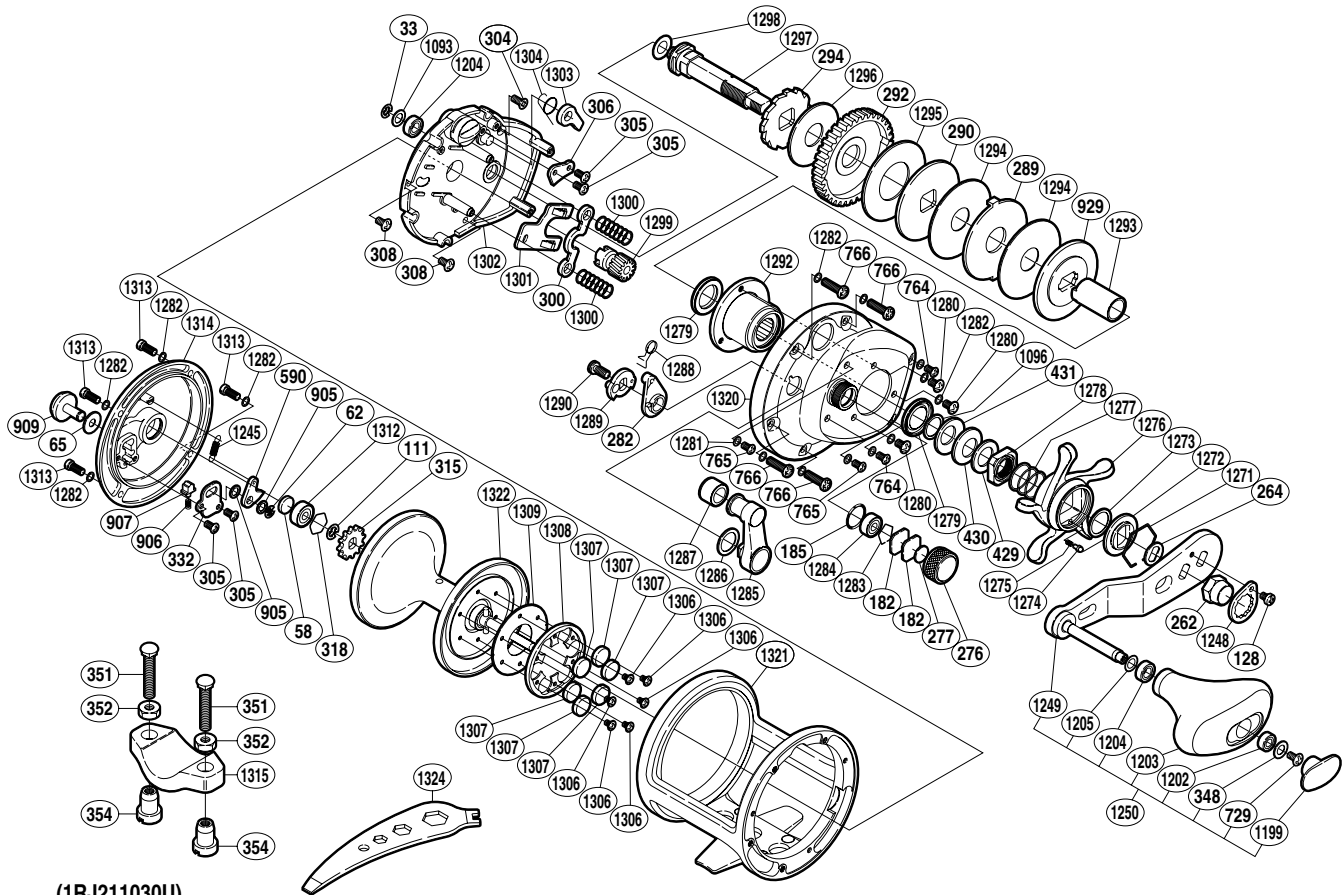

SHIMANO

TRINIDAD SA-RB

TN-30DC

(1R211030U)

Part No.	Description	Part No.	Description	Part No.	Description
TGT0033	E Lock	TGT0905	Spacer	TGT1289	Clutch Cam
TGT0058	Spacer B	TGT0906	Click Spring	TGT1290	Screw
TGT0062	E Lock	TGT0907	Click Spring Holder	TGT1292	Drive Shaft Holder
TGT0065	Spacer	TGT0909	Click Button	TGT1293	Roller Clutch Inner Tube
TGT0111	E Lock	TGT0929	Key Washer	TGT1294	Drag Washer
TGT0128	Screw	TGT1093	Washer	TGT1295	Drag Washer
TGT0182	Cast Control Spacer	TGT1096	Washer	TGT1296	Drag Washer
TGT0185	O Ring	TGT1199	Handle Knob Seal	TGT1297	Drive Shaft
TGT0262	Handle Nut	TGT1202	Ball Bearing	TGT1298	Washer
TGT0264	Drive Shaft Shield	TGT1203	Handle Knob	TGT1299	Pinion Gear
TGT0276	Cast Control Cap	TGT1204	Ball Bearing	TGT1300	Yoke Spring
TGT0277	Cast Control Spacer	TGT1205	Washer	TGT1301	Clutch Plate
TGT0282	Eccentric Cam Bushing	TGT1245	Click Pawl Spring	TGT1302	Set Plate Assembly
TGT0289	Eared Washer	TGT1248	Handle Nut Plate	TGT1303	Anti-Reverse Pawl
TGT0290	Key Washer	TGT1249	Handle Shank Assembly	TGT1304	Anti-Reverse Pawl Spring
TGT0292	Drive Gear	TGT1250	Handle Assembly	TGT1306	Screw
TGT0294	Anti-Reverse Ratchet	TGT1271	Click Plate Retainer	TGT1307	Magnet
TGT0300	Yoke	TGT1272	Star Drag Click Plate	TGT1308	Magnet Retainer
TGT0304	Screw	TGT1273	Washer	TGT1309	Magnetic Plate
TGT0305	Screw	TGT1274	Click Pin	TGT1312	Ball Bearing
TGT0306	Anti-Reverse Pawl Keeper	TGT1275	Click Spring	TGT1313	Screw
TGT0308	Screw	TGT1276	Star Drag	TGT1314	Left Side Plate
TGT0315	Click Gear	TGT1277	Star Drag Spring	TGT1320	Right Side Plate
TGT0318	Bearing Retainer	TGT1278	Star Drag Nut	TGT1321	One-Piece Frame
TGT0332	Click Spring Retainer	TGT1279	Roller Clutch Water Proof	TGT1322	Spool Assembly
TGT0348	Washer	TGT1280	Screw		
TGT0429	Washer	TGT1281	Washer		
TGT0430	Coned Disc Spring (10L)	TGT1282	Washer		
TGT0431	Coned Disc Spring (10H)	TGT1283	Bearing Retainer	TGT0351	Rod Clamp Bolt (accessory)
TGT0590	Click Pawl	TGT1284	Ball Bearing	TGT0352	Rod Clamp Nut B (accessory)
TGT0729	Screw	TGT1285	Clutch Lever	TGT0354	Rod Clamp Nut A (accessory)
TGT0764	Screw	TGT1286	Smoother	TGT1315	Rod Clamp (accessory)
TGT0765	Screw	TGT1287	Clutch Lever Protector		
TGT0766	Screw	TGT1288	Clutch Spring	TGT1324	Wrench (accessory)