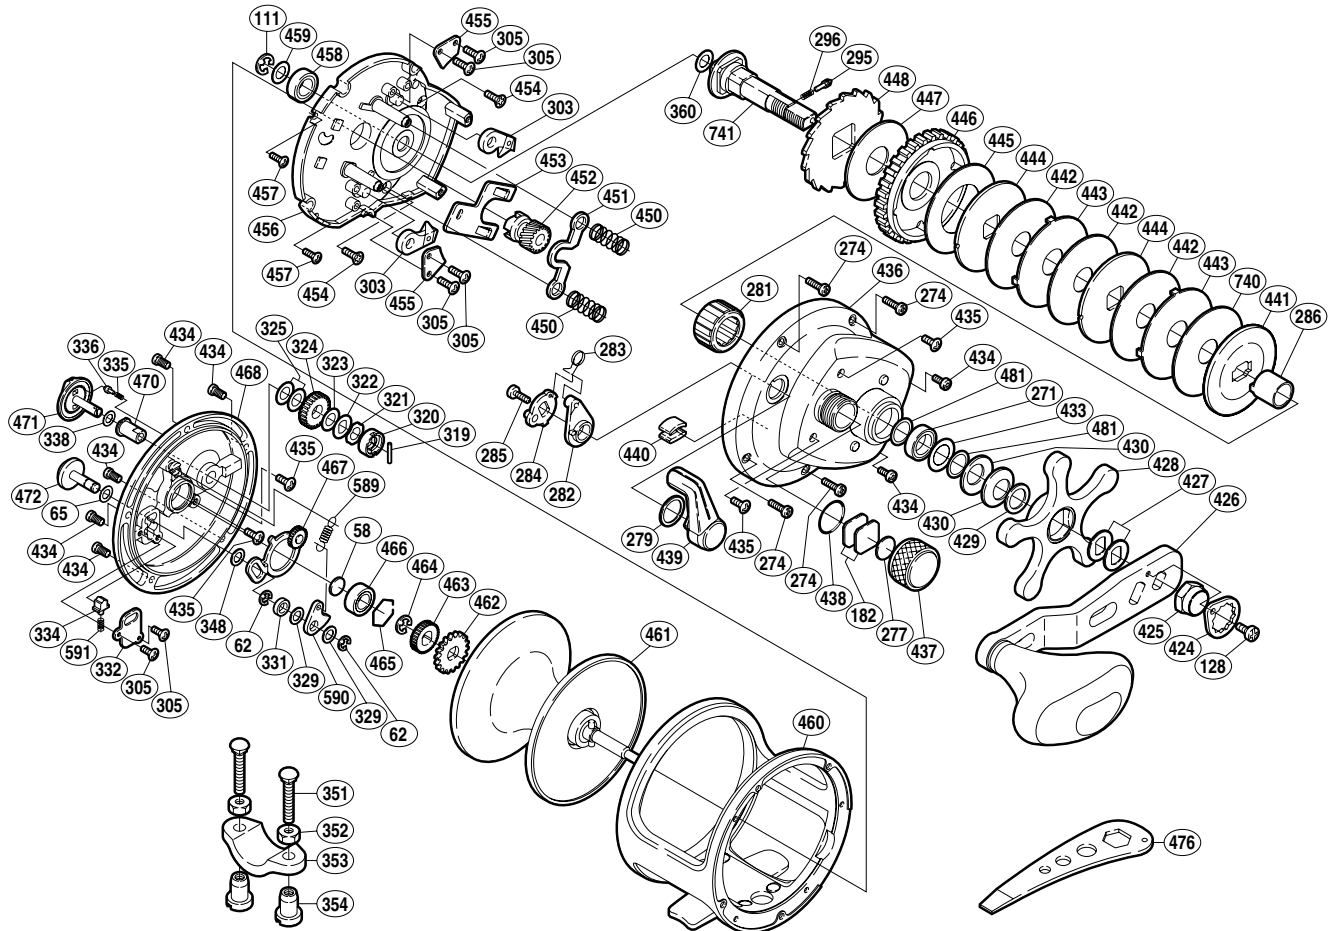

SHIMANO

TRINIDAD

TN-40

Part No.	Description	Part No.	Description	Part No.	Description
TGT0058	Spacer "B"	TGT0335	"BR" Click Spring	TGT0453	Yoke Plate
TGT0062	Click Pawl Retainer	TGT0336	"BR" Click Pin	TGT0454	Set Plate Screw (B)
TGT0065	Spacer (A)	TGT0338	"BR" Washer (D)	TGT0455	Anti-Reverse Pawl Keeper
TGT0111	Drive Shaft Retainer	TGT0348	Spacer (C)	TGT0456	Set Plate
TGT0128	Handle Nut Plate Screw	TGT0360	Drive Shaft Washer (B)	TGT0457	Set Plate Screw (A)
TGT0182	Cast Control Spacer (A)	TGT0424	Handle Nut Plate	TGT0458	Ball Bearing
TGT0271	Ball Bearing	TGT0425	Handle Nut	TGT0459	Drive Shaft Washer (A)
TGT0274	Right Side Plate Screw (A)	TGT0426	Handle Assembly	TGT0460	One-Piece Frame
TGT0277	Cast Control Spacer (B)	TGT0427	Drive Shaft Shield	TGT0461	Spool Assembly
TGT0279	Smoother	TGT0428	Star Drag	TGT0462	Click Gear
TGT0281	Roller Clutch Bearing	TGT0429	Star Drag Washer	TGT0463	"BR" Gear (A)
TGT0282	Eccentric Cam Bushing	TGT0430	Drag Spring Washer (10L)	TGT0464	Click Gear Retainer
TGT0283	Clutch Spring	TGT0433	Bearing Seal	TGT0465	Bearing Retainer
TGT0284	Clutch Cam	TGT0434	Side Plate Screw	TGT0466	Ball Bearing
TGT0285	Clutch Lever Screw	TGT0435	Multi-Purpose Screw	TGT0467	"BR" Set Plate
TGT0286	Roller Clutch Inner Tube	TGT0436	Right Side Plate	TGT0468	Left Side Plate
TGT0295	Click Pin	TGT0437	Cast Control Cap	TGT0470	"BR" Bushing
TGT0296	Click Spring	TGT0438	"O" Ring	TGT0471	"BR" Dial
TGT0303	Anti-Reverse Pawl	TGT0439	Clutch Lever	TGT0472	Click Button
TGT0305	Multi-Purpose Screw	TGT0440	Line Clip	TGT0481	Bearing Thrust Washer
TGT0319	"BR" Cam Pin	TGT0441	Key Washer	TGT0589	Click Pawl Spring
TGT0320	"BR" Cam	TGT0442	Drag Washer (D)	TGT0590	Click Pawl
TGT0321	"BR" Friction Washer	TGT0443	Eared Washer (E)	TGT0591	Click Spring
TGT0322	"BR" Washer (C)	TGT0444	Key Washer (C)	TGT0740	Drag Washer (F)
TGT0323	"BR" Washer (A)	TGT0445	Drag Washer (B)	TGT0741	Drive Shaft
TGT0324	"BR" Gear (C)	TGT0446	Drive Gear		
TGT0325	"BR" Washer (B)	TGT0447	Drag Washer (A)	TGT0351	Rod Clamp Bolt (accessory)
TGT0329	Spacer (B)	TGT0448	Anti-Reverse Ratchet	TGT0352	Rod Clamp Nut (B) (accessory)
TGT0331	Click Pawl Spacer	TGT0450	Yoke Spring	TGT0353	Rod Clamp (accessory)
TGT0332	Click Spring Retainer	TGT0451	Yoke	TGT0354	Rod Clamp Nut (A) (accessory)
TGT0334	Click Spring Holder	TGT0452	Pinion Gear	TGT0476	Wrench (accessory)