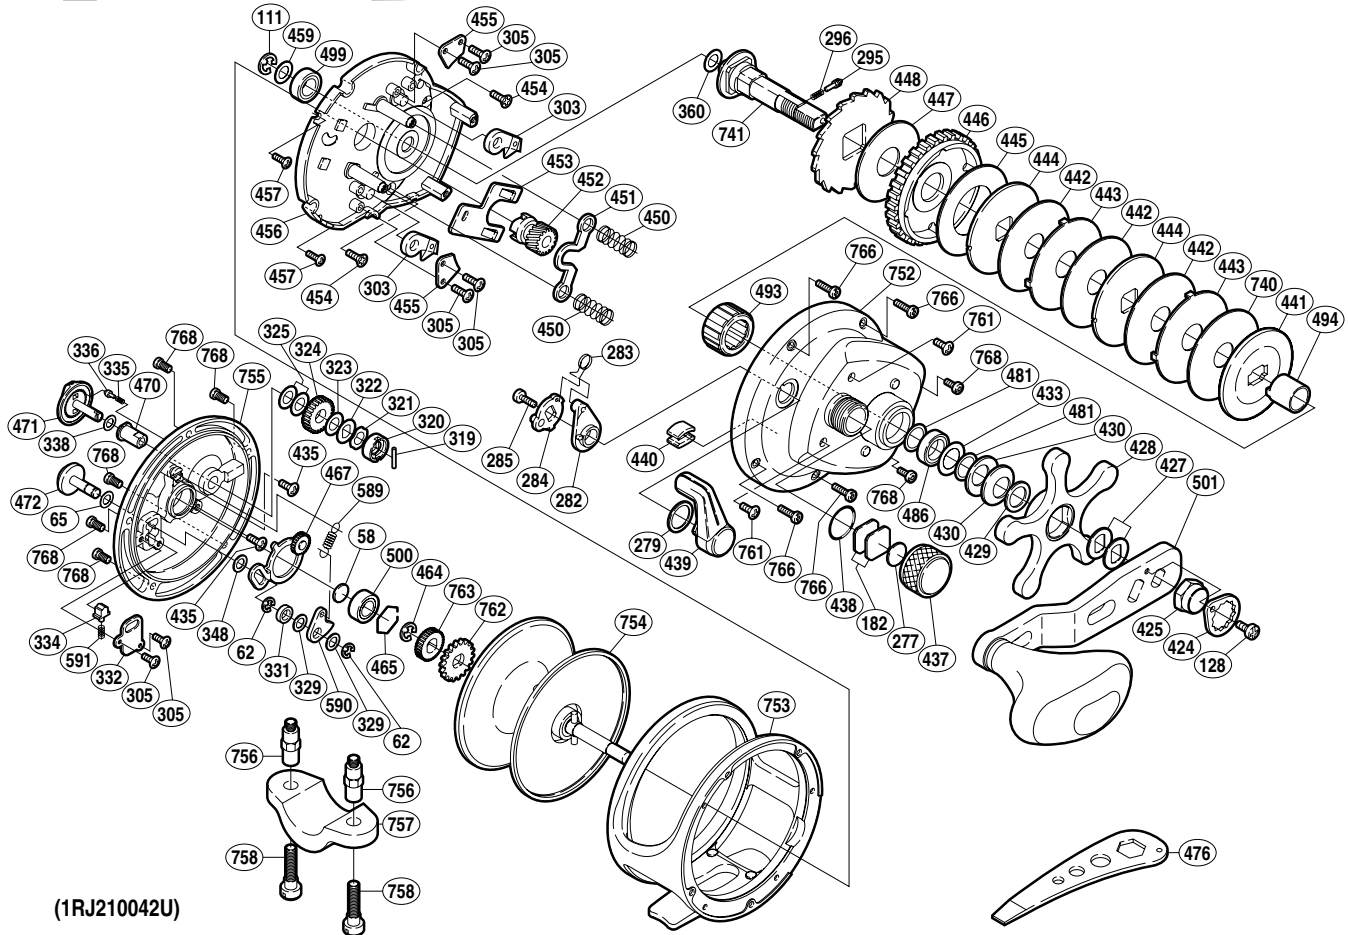

SHIMANO®

TRINIDAD

TN-40N

(1RJ210042U)

Part No.	Description	Part No.	Description	Part No.	Description
TGT0058	Spacer "B"	TGT0424	Handle Nut Plate	TGT0470	"BR" Bushing
TGT0062	Click Pawl Retainer	TGT0425	Handle Nut	TGT0471	"BR" Dial
TGT0065	Spacer (A)	TGT0427	Drive Shaft Shield	TGT0472	Click Button
TGT0111	Drive Shaft Retainer	TGT0428	Star Drag	TGT0481	Bearing Thrust Washer
TGT0128	Handle Nut Plate Screw	TGT0429	Star Drag Washer	TGT0486	Ball Bearing
TGT0182	Cast Control Spacer (A)	TGT0430	Drag Spring Washer (10L)	TGT0493	Roller Clutch Bearing
TGT0277	Cast Control Spacer (B)	TGT0433	Bearing Seal	TGT0494	Roller Clutch Inner Tube
TGT0279	Smoother	TGT0435	"BR" Set Plate Screw	TGT0499	Ball Bearing
TGT0282	Eccentric Cam Bushing	TGT0437	Cast Control Cap	TGT0500	Ball Bearing
TGT0283	Clutch Spring	TGT0438	"O" Ring	TGT0501	Handle Assembly
TGT0284	Clutch Cam	TGT0439	Clutch Lever	TGT0589	Click Pawl Spring
TGT0285	Clutch Lever Screw	TGT0440	Line Clip	TGT0590	Click Pawl
TGT0295	Click Pin	TGT0441	Key Washer	TGT0591	Click Spring
TGT0296	Click Spring	TGT0442	Drag Washer (D)	TGT0740	Drag Washer (F)
TGT0303	Anti-Reverse Pawl	TGT0443	Eared Washer (E)	TGT0741	Drive Shaft
TGT0305	Multi-Purpose Screw	TGT0444	Key Washer (C)	TGT0752	Right Side Plate
TGT0319	"BR" Cam Pin	TGT0445	Drag Washer (B)	TGT0753	One-Piece Frame
TGT0320	"BR" Cam	TGT0446	Drive Gear	TGT0754	Spool Assembly
TGT0321	"BR" Friction Washer	TGT0447	Drag Washer (A)	TGT0755	Left Side Plate
TGT0322	"BR" Washer (C)	TGT0448	Anti-Reverse Ratchet	TGT0761	Right Side Plate Screw (C)
TGT0323	"BR" Washer (A)	TGT0450	Yoke Spring	TGT0762	Click Gear
TGT0324	"BR" Gear (C)	TGT0451	Yoke	TGT0763	"BR" Gear (A)
TGT0325	"BR" Washer (B)	TGT0452	Pinion Gear	TGT0766	Right Side Plate Screw (A)
TGT0329	Spacer (B)	TGT0453	Yoke Plate	TGT0768	Side Plate Screw
TGT0331	Click Pawl Spacer	TGT0454	Set Plate Screw (B)		
TGT0332	Click Spring Retainer	TGT0455	Anti-Reverse Pawl Keeper		
TGT0334	Click Spring Holder	TGT0456	Set Plate		
TGT0335	"BR" Click Spring	TGT0457	Set Plate Screw (A)	TGT0756	Rod Clamp Nut (accessory)
TGT0336	"BR" Click Pin	TGT0459	Drive Shaft Washer (A)	TGT0757	Rod Clamp (accessory)
TGT0338	"BR" Washer (D)	TGT0464	Click Gear Retainer	TGT0758	Rod Clamp Bolt (accessory)
TGT0348	Spacer (C)	TGT0465	Bearing Retainer		
TGT0360	Drive Shaft Washer (B)	TGT0467	"BR" Set Plate	TGT0476	Wrench (accessory)