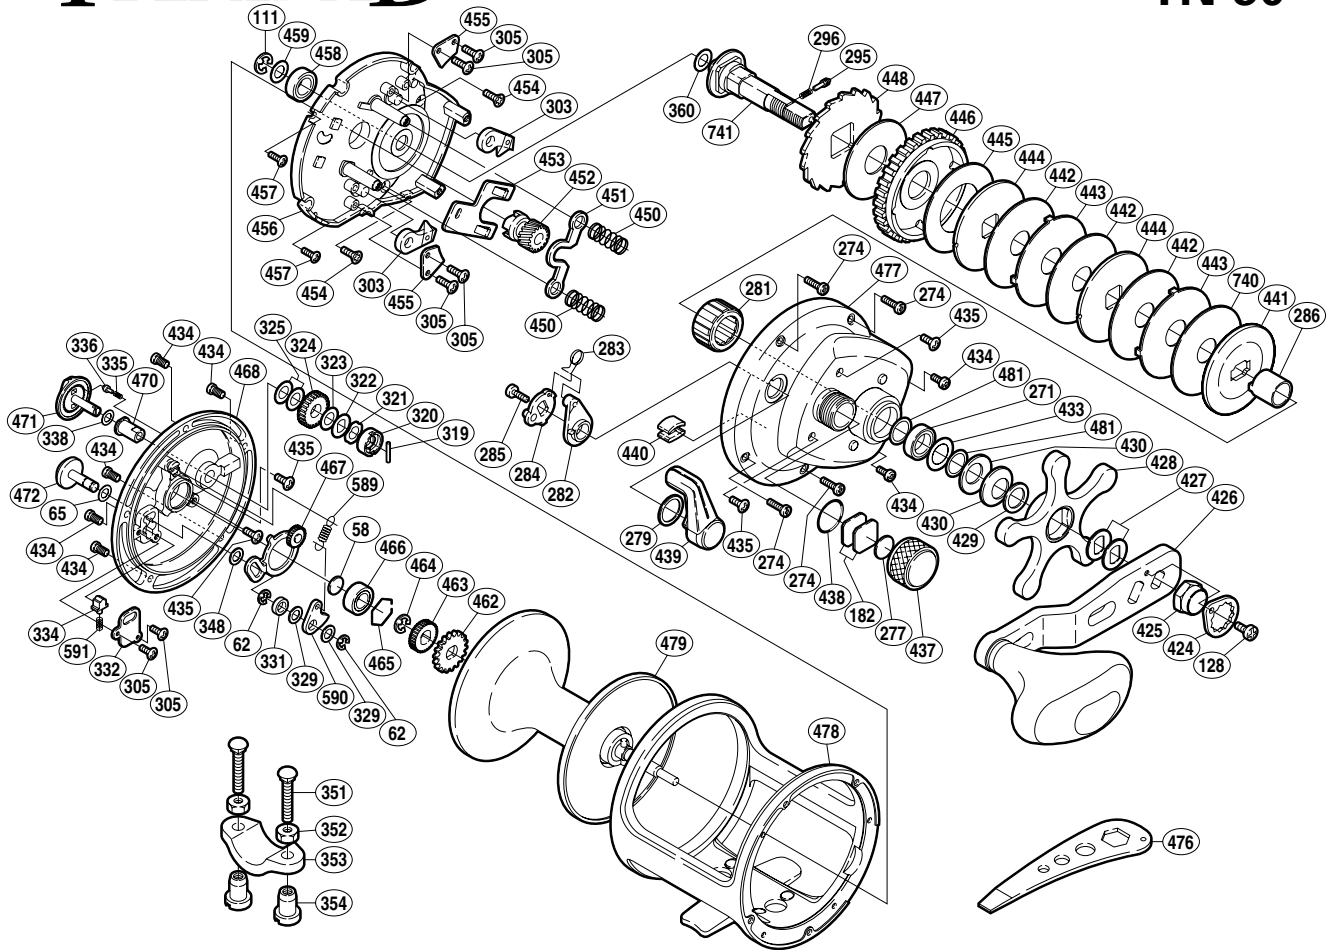

SHIMANO

TRINIDAD

TN-50

Part No.	Description	Part No.	Description	Part No.	Description
TGT0058	Spacer "B"	TGT0335	"BR" Click Spring	TGT0454	Set Plate Screw (B)
TGT0062	Click Pawl Retainer	TGT0336	"BR" Click Pin	TGT0455	Anti-Reverse Pawl Keeper
TGT0065	Spacer (A)	TGT0338	"BR" Washer (D)	TGT0456	Set Plate
TGT0111	Drive Shaft Retainer	TGT0348	Spacer (C)	TGT0457	Set Plate Screw (A)
TGT0128	Handle Nut Plate Screw	TGT0360	Drive Shaft Washer (B)	TGT0458	Ball Bearing
TGT0182	Cast Control Spacer (A)	TGT0424	Handle Nut Plate	TGT0459	Drive Shaft Washer (A)
TGT0271	Ball Bearing	TGT0425	Handle Nut	TGT0462	Click Gear
TGT0274	Right Side Plate Screw (A)	TGT0426	Handle Assembly	TGT0463	"BR" Gear (A)
TGT0277	Cast Control Spacer (B)	TGT0427	Drive Shaft Shield	TGT0464	Click Gear Retainer
TGT0279	Smoother	TGT0428	Star Drag	TGT0465	Bearing Retainer
TGT0281	Roller Clutch Bearing	TGT0429	Star Drag Washer	TGT0466	Ball Bearing
TGT0282	Eccentric Cam Bushing	TGT0430	Drag Spring Washer (10L)	TGT0467	"BR" Set Plate
TGT0283	Clutch Spring	TGT0433	Bearing Seal	TGT0468	Left Side Plate
TGT0284	Clutch Cam	TGT0434	Side Plate Screw	TGT0470	"BR" Bushing
TGT0285	Clutch Lever Screw	TGT0435	Multi-Purpose Screw	TGT0471	"BR" Dial
TGT0286	Roller Clutch Inner Tube	TGT0437	Cast Control Cap	TGT0472	Click Button
TGT0295	Click Pin	TGT0438	"O" Ring	TGT0477	Right Side Plate
TGT0296	Click Spring	TGT0439	Clutch Lever	TGT0478	One-Piece Frame
TGT0303	Anti-Reverse Pawl	TGT0440	Line Clip	TGT0479	Spool Assembly
TGT0305	Multi-Purpose Screw	TGT0441	Key Washer	TGT0481	Bearing Thrust Washer
TGT0319	"BR" Cam Pin	TGT0442	Drag Washer (D)	TGT0589	Click Pawl Spring
TGT0320	"BR" Cam	TGT0443	Eared Washer (E)	TGT0590	Click Pawl
TGT0321	"BR" Friction Washer	TGT0444	Key Washer (C)	TGT0591	Click Spring
TGT0322	"BR" Washer (C)	TGT0445	Drag Washer (B)	TGT0740	Drag Washer (F)
TGT0323	"BR" Washer (A)	TGT0446	Drive Gear	TGT0741	Drive Shaft
TGT0324	"BR" Gear (C)	TGT0447	Drag Washer (A)		
TGT0325	"BR" Washer (B)	TGT0448	Anti-Reverse Ratchet	TGT0351	Rod Clamp Bolt (accessory)
TGT0329	Spacer (B)	TGT0450	Yoke Spring	TGT0352	Rod Clamp Nut (B) (accessory)
TGT0331	Click Pawl Spacer	TGT0451	Yoke	TGT0353	Rod Clamp (accessory)
TGT0332	Click Spring Retainer	TGT0452	Pinion Gear	TGT0354	Rod Clamp Nut (A) (accessory)
TGT0334	Click Spring Holder	TGT0453	Yoke Plate	TGT0476	Wrench (accessory)