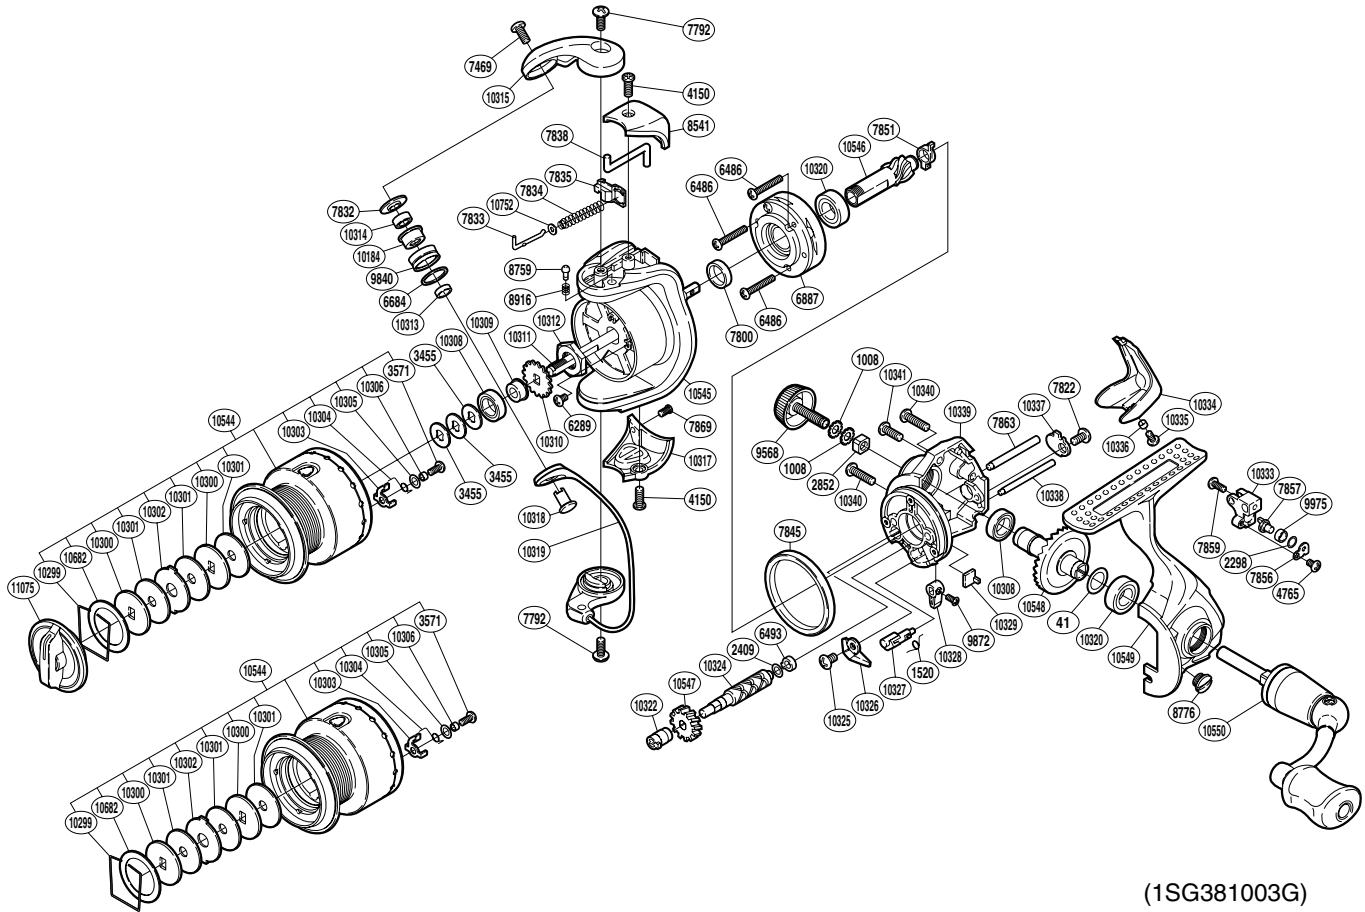

SHIMANO

TWIN POWER SA-RB

TP-1000FB

Part No.	Description	Part No.	Description	Part No.	Description
RD 0041	Washer	RD 7863	Oscillating Guide A	RD10319	Bail Assembly
RD 1008	Handle Lock Washer	RD 7869	Screw	RD10320	Ball Bearing
RD 1520	Anti-Reverse Cam Spring	RD 8541	Bail Spring Cover	RD10322	Worm Bushing (front)
RD 2298	Spacer	RD 8759	Click Pin	RD10324	Worm Shaft
RD 2409	Spacer	RD 8776	Oil Cap	RD10325	Screw
RD 2852	Handle Screw Lock	RD 8916	Click Spring	RD10326	Bail Trip Strike
RD 3455	Spool Washer	RD 9568	Handle Screw Cap	RD10327	Anti-Reverse Cam
RD 3571	Screw	RD 9840	Line Roller	RD10328	Anti-Reverse Lever
RD 4150	Screw	RD 9872	Screw	RD10329	Anti-Reverse Lever Cover
RD 4675	Screw	RD 9975	Oscillating Slider Bushing	RD10333	Oscillating Slider
RD 6289	Screw	RD10184	Line Roller Bushing	RD10334	Rear Protector
RD 6486	Screw	RD10299	Drag Washers Retainer	RD10335	Screw
RD 6493	Worm Bushing (rear)	RD10300	Key Washer	RD10336	Rear Protector Collar
RD 6684	Line Roller Spacer	RD10301	Drag Washer	RD10337	Worm Shaft Retainer
RD 6887	Roller Clutch Assembly	RD10302	Eared Washer	RD10338	Oscillating Guide B
RD 7469	Screw	RD10303	Drag Click	RD10339	Body
RD 7792	Screw	RD10304	Drag Click Spring	RD10340	Screw
RD 7800	Rotor Ring	RD10305	Washer	RD10341	Screw
RD 7822	Screw	RD10306	Drag Click Collar	RD10544	Spool Assembly
RD 7832	Line Roller Washer	RD10308	Ball Bearing	RD10545	Rotor
RD 7833	Bail Spring Guide A	RD10309	Bearing Bushing	RD10546	Pinion Gear
RD 7834	Bail Spring	RD10310	Spool Support	RD10547	Idle Gear
RD 7835	Bail Spring Seat	RD10311	Main Shaft	RD10548	Drive Gear
RD 7838	Bail Trip Lever	RD10312	Rotor Nut	RD10549	Side Cover
RD 7845	Friction Ring	RD10313	Bearing Spacer	RD10550	Handle Assembly
RD 7851	Bushing	RD10314	Ball Bearing	RD10682	Retainer Washer
RD 7856	Oscillating Pawl Cover	RD10315	Bail Arm	RD10752	Spring Guide A Support
RD 7857	Oscillating Pawl	RD10317	Bail Hold Support Guard	RD11075	Drag Knob
RD 7859	Screw	RD10318	Line Roller Support		