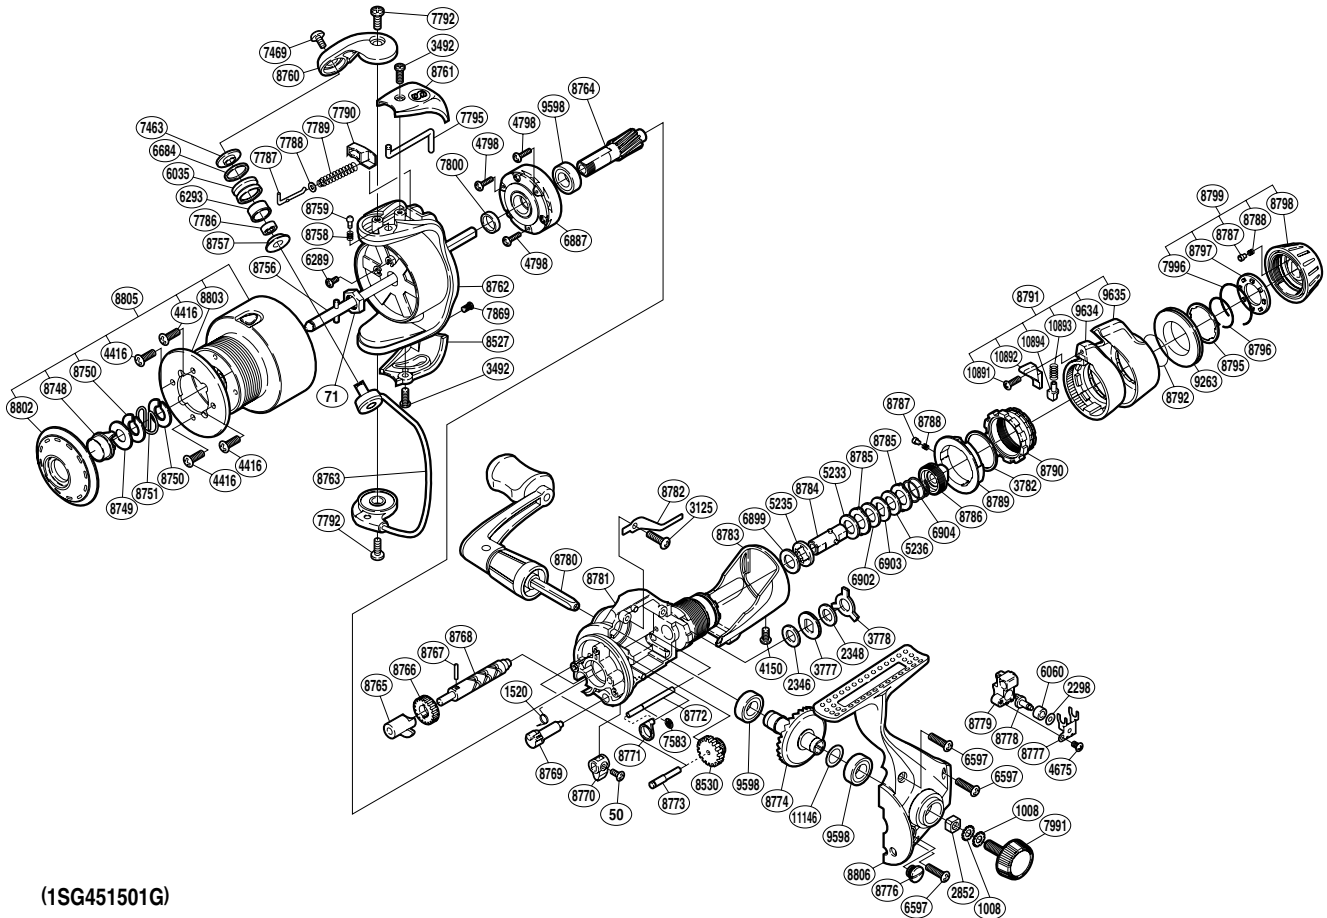

SHIMANO

TWIN POWER A-RB

TP-1500XTRA

(1SG45101G)

Part No.	Description	Part No.	Description	Part No.	Description
RD 0050	Anti-Reverse Lever Screw	RD 7787	Bail Spring Guide (A)	RD 8776	Oil Cap
RD 0071	Rotor Nut	RD 7788	Spring Guide (A) Support	RD 8777	Oscillating Slider Retainer
RD 1008	Handle Lock Washer	RD 7789	Bail Spring	RD 8778	Oscillating Pawl
RD 1520	Anti-Reverse Cam Spring	RD 7790	Bail Spring Seat	RD 8779	Oscillating Slider
RD 2298	Spacer	RD 7792	Multi-Purpose Screw	RD 8780	Handle Assembly
RD 2346	Drag Washer "C" (cloth)	RD 7795	Bail Trip Lever	RD 8781	Body
RD 2348	Drag Washer "C" (blue)	RD 7800	Rotor Ring	RD 8782	Drag Click
RD 2852	Handle Screw Lock	RD 7869	Protector Screw (B)	RD 8783	Rear Protector
RD 3125	Drag Click Screw	RD 7991	Handle Screw Cap	RD 8784	Drag Shaft (A)
RD 3492	Protector Screw (A)	RD 7996	Click Plate Retainer	RD 8785	Eared Washer "B"
RD 3777	Click Gear	RD 8527	Bail Hold Support Guard	RD 8786	Pressure Screw
RD 3778	Eared Washer "Bf"	RD 8530	Idle Gear (B)	RD 8787	Click Pin (B)
RD 3782	Fightin' Pressure Screw Washer	RD 8748	Push Button	RD 8788	Click Spring (B)
RD 4150	Rear Protector Screw	RD 8749	Small Hole Washer	RD 8789	Lever Click Gear
RD 4416	Spool Insert Screw	RD 8750	Large Hole Washer	RD 8790	Fightin' Pressure Screw
RD 4675	Slider Retainer Screw	RD 8751	Locking Spring	RD 8791	Fightin' Lever Assembly
RD 4798	Roller Clutch Screw	RD 8756	Main Shaft	RD 8792	Drag Knob Friction Ring
RD 5233	Drag Washer "H" (cloth)	RD 8757	Bearing Spacer	RD 8795	Drag Knob Washer
RD 5235	Drag Shaft (B)	RD 8758	Click Spring	RD 8796	Drag Knob Retainer
RD 5236	Drag Washer "H" (white plastic)	RD 8759	Click Pin	RD 8797	Click Plate
RD 6035	Line Roller	RD 8760	Bail Arm	RD 8798	Drag Programmer (A)
RD 6060	Oscillating Slider Bushing	RD 8761	Bail Spring Cover	RD 8799	Drag Programmer Assembly
RD 6289	Nut Lock Screw	RD 8762	Rotor	RD 8802	Push Button Collar
RD 6293	Line Roller Bushing	RD 8763	Bail Assembly	RD 8803	Spool Ring
RD 6597	Side Cover Screw	RD 8764	Pinion Gear	RD 8805	Spool Assembly
RD 6684	Line Roller Spacer	RD 8765	Worm Bushing (front)	RD 8806	Side Cover
RD 6887	Roller Clutch Assembly	RD 8766	Idle Gear	RD 9263	Drag Programmer (B)
RD 6899	Drag Washer "C" (cloth)	RD 8767	Worm Shaft Pin	RD 9598	Ball Bearing
RD 6902	Drag Washer "F" (white plastic)	RD 8768	Worm Shaft	RD 9634	Fightin' Lever Inner (A)
RD 6903	Key Washer "A"	RD 8769	Anti-Reverse Cam	RD 9635	Fightin' Lever Outer
RD 6904	Drag Coil Spring	RD 8770	Anti-Reverse Lever	RD10891	Screw
RD 7463	Line Roller Washer	RD 8771	Oscillating Guide Retainer	RD10892	Fightin' Lever Inner (B)
RD 7469	Line Roller Screw	RD 8772	Oscillating Guide	RD10893	Position Pin Spring
RD 7583	"E" Lock	RD 8773	Idle Gear (B) Shaft	RD10894	Lever Position Pin
RD 7786	Ball Bearing	RD 8774	Drive Gear	RD11146	Washer