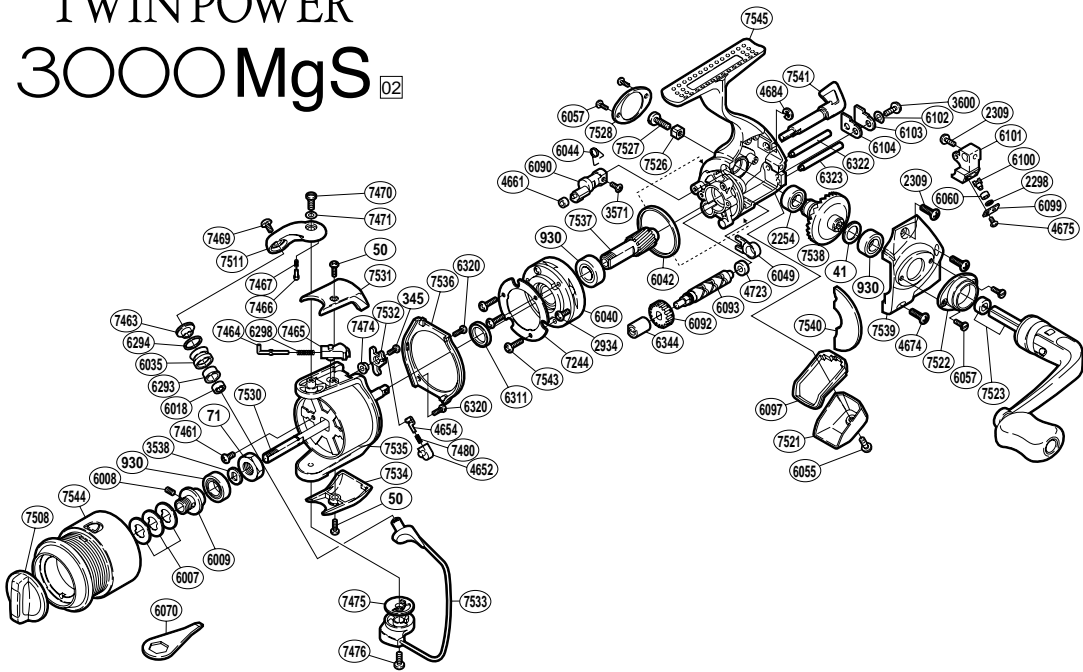

# TWIN POWER 3000MgS 02

RD No.	PARTS NAMES	RD No.	PARTS NAMES	RD No.	PARTS NAMES
0041	Drive Gear Washer	6060	Oscillating Slider Bushing	7471	Bail Arm Screw Washer
0050	Multi-Purpose Screw	6070	Wrench (accessory)	7474	Bail Trip Lever Washer
0071	Rotor Nut	6090	Anti-Reverse Cam	7475	Bail Hold Support Spacer
0345	Bail Trip Lever Screw	6092	Idle Gear	7476	Bail Hold Support Screw
0930	Ball Bearing	6093	Worm Shaft	7480	Lever Spring
2254	Ball Bearing	6097	Rear Shield	7508	Drag Knob
2298	Spacer	6099	Oscillating Pawl Cover	7511	Bail Arm
2934	Clutch Cover Screw	6100	Oscillating Pawl	7521	Rear Protector
2309	Multi-Purpose Screw	6101	Oscillating Slider	7522	Handle Screw Cap (A)
3538	Spool Support	6102	Worm Shaft Retainer Spacer	7523	Handle Assembly
3571	Anti-Reverse Cam Screw	6103	Worm Shaft Retainer	7526	Handle Lock Washer
3600	Worm Shaft Retainer Screw	6104	Worm Shaft Retainer Washer	7527	Handle Lock Screw
4652	Lever Spring Guide (B)	6293	Line Roller Bushing	7528	Handle Screw Cap (B)
4654	Lever Spring Guide (A)	6294	Line Roller Spacer	7530	Main Shaft
4661	Anti-Reverse Cam Ring	6298	Bail Spring	7531	Bail Spring Cover
4674	Side Cover Screw	6311	Rotor Spacer	7532	Bail Trip Lever
4675	Oscillating Pawl Cover Screw	6320	Rotor Guard Screw	7533	Bail Assembly
4684	"E" Lock	6322	Oscillating Guide (A)	7534	Bail Hold Support Guard
4723	Worm Bushing (rear)	6323	Oscillating Guide (B)	7535	Rotor
6007	Spool Washer	6342	Roller Clutch Screw	7536	Rotor Guard
6008	Set Screw	6344	Worm Bushing (front)	7537	Pinion Gear
6009	Bearing Bushing	7244	Roller Clutch Reinforce	7538	Drive Gear
6018	Ball Bearing	7461	Nut Lock Screw	7539	Side Cover
6035	Line Roller	7463	Line Roller Washer	7540	Side Cover Flange
6040	Roller Clutch Assembly	7464	Bail Spring Guide (A)	7541	Anti-Reverse Lever
6042	Friction Ring	7465	Bail Spring Guide (B)	7543	Roller Clutch Screw
6044	Anti-Reverse Cam Spring	7466	Click Pin	7544	Spool Assembly
6049	Bushing	7467	Click Spring	7545	Body
6055	Rear Protector Screw	7469	Line Roller Screw		
6057	Cap Screw	7470	Bail Arm Screw		