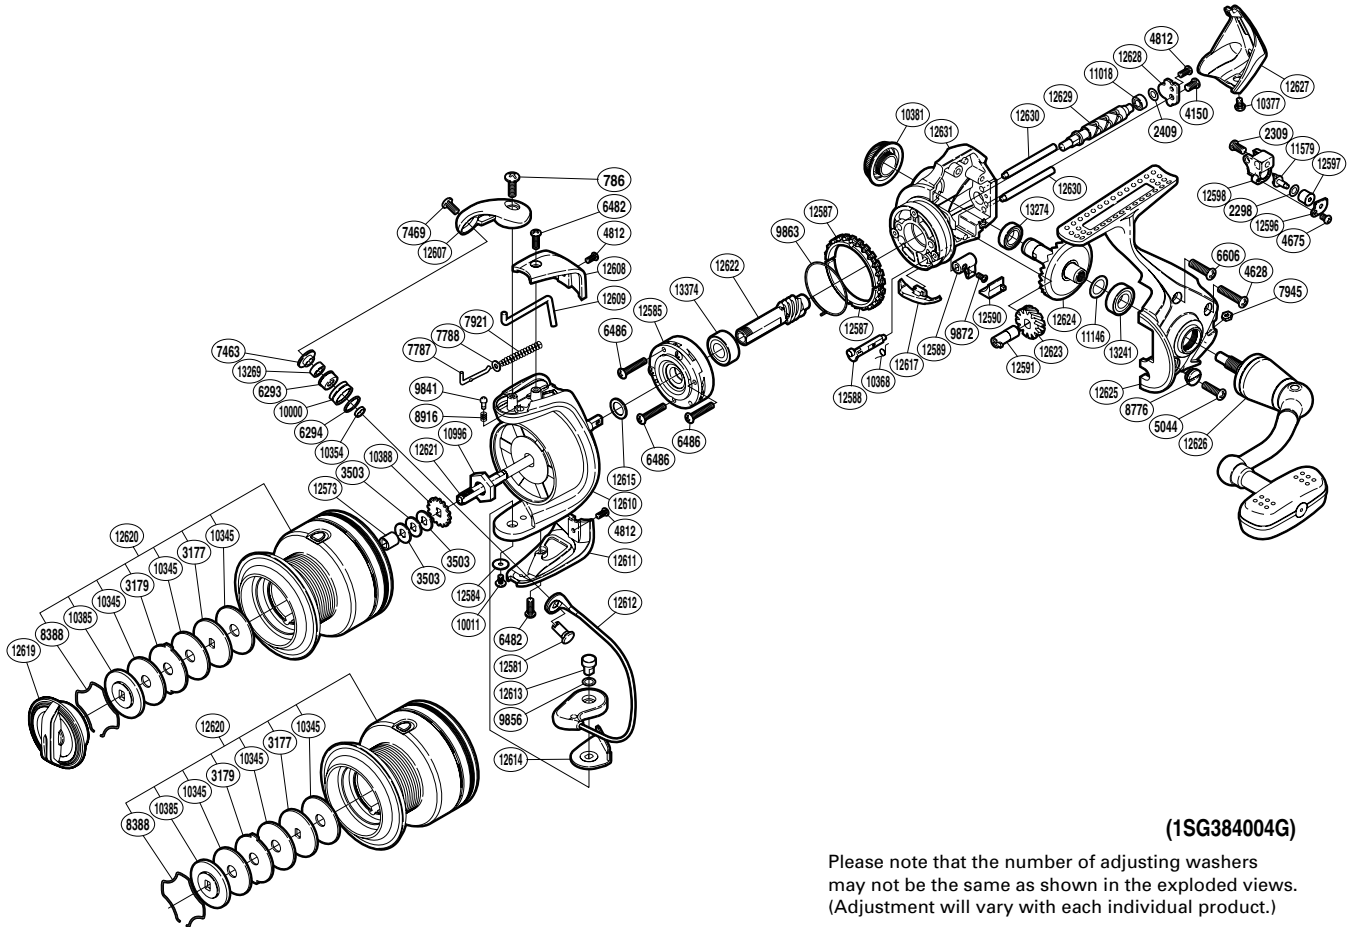

## TP-4000FC

(1SG384004G)

Please note that the number of adjusting washers may not be the same as shown in the exploded views. (Adjustment will vary with each individual product.)

Part No.	Description	Part No.	Description	Part No.	Description
RD 0786	Screw	RD 9863	Friction Spring	RD12608	Bail Spring Cover
RD 2298	Spacer	RD 9872	Screw	RD12609	Bail Trip Lever
RD 2309	Screw	RD10000	Line Roller	RD12610	Rotor
RD 2409	Spacer	RD10011	Screw	RD12611	Bail Hold Support Guard
RD 3177	Key Washer	RD10345	Drag Washer	RD12612	Bail Assembly
RD 3179	Eared Washer	RD10354	Bearing Spacer	RD12613	Bail Hold Support Shaft
RD 3503	Spool Washer	RD10368	Anti-Reverse Cam Spring	RD12614	Bail Hold Support Spacer
RD 4150	Screw	RD10377	Screw	RD12615	Washer
RD 4628	Screw	RD10381	Handle Screw Cap	RD12617	Bail Trip Strike
RD 4675	Screw	RD10385	Key Washer	RD12619	Drag Knob
RD 4812	Screw	RD10388	Spool Support	RD12620	Spool Assembly
RD 5044	Screw	RD10996	Rotor Nut	RD12621	Main Shaft
RD 6293	Line Roller Bushing	RD11018	Ball Bearing	RD12622	Pinion Gear
RD 6294	Line Roller Spacer	RD11146	Washer	RD12623	Idle Gear
RD 6482	Screw	RD11579	Oscillating Pawl	RD12624	Drive Gear
RD 6486	Screw	RD12573	Spool Support Collar	RD12625	Side Cover
RD 6606	Screw	RD12581	Line Roller Support	RD12626	Handle Assembly
RD 7463	Line Roller Washer	RD12584	Washer	RD12627	Rear Protector
RD 7469	Screw	RD12585	Roller Clutch Assembly	RD12628	Worm Shaft Retainer
RD 7787	Bail Spring Guide A	RD12587	Friction Ring	RD12629	Worm Shaft
RD 7788	Spring Guide A Support	RD12588	Anti-Reverse Cam	RD12630	Oscillating Guide
RD 7921	Bail Spring	RD12589	Anti-Reverse Lever	RD12631	Body
RD 7945	Nut	RD12590	Anti-Reverse Lever Cover	RD13241	Ball Bearing
RD 8388	Drag Washers Retainer	RD12591	Worm Bushing (front)	RD13269	Ball Bearing
RD 8776	Oil Cap	RD12596	Oscillating Pawl Cover	RD13274	Ball Bearing
RD 8916	Click Spring	RD12597	Oscillating Slider Bushing	RD13374	Ball Bearing
RD 9841	Click Pin	RD12598	Oscillating Slider		
RD 9856	Washer	RD12607	Bail Arm		