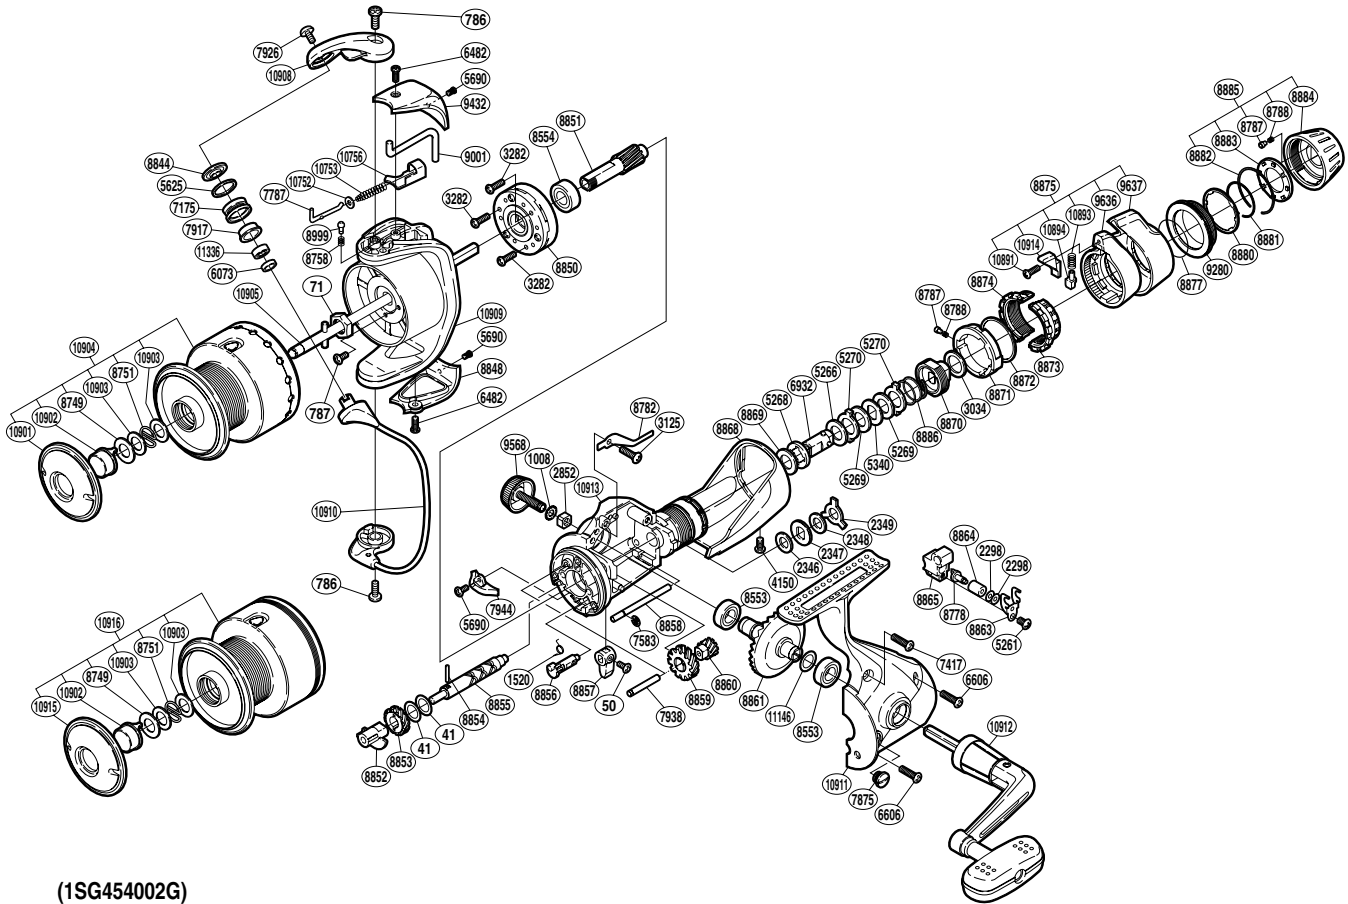

SHIMANO

TWIN POWER

TP-4000XTRB

(1SG454002G)

Part No.	Description	Part No.	Description	Part No.	Description
RD 0041	Washer	RD 7944	Bail Trip Strike	RD 8881	Drag Knob Retainer
RD 0050	Screw	RD 8553	Ball Bearing	RD 8882	Click Plate Retainer
RD 0071	Rotor Nut	RD 8554	Ball Bearing	RD 8883	Click Plate
RD 0786	Screw	RD 8749	Washer	RD 8884	Drag Programmer A
RD 0787	Screw	RD 8751	Locking Spring	RD 8885	Drag Programmer Assembly
RD 1008	Lock Washer	RD 8758	Click Spring	RD 8886	Drag Coil Spring
RD 1520	Anti-Reverse Cam Spring	RD 8778	Oscillating Pawl	RD 8999	Click Pin
RD 2298	Spacer	RD 8782	Drag Click	RD 9001	Bail Trip Lever
RD 2346	Drag Washer	RD 8787	Click Pin	RD 9280	Drag Programmer B
RD 2347	Click Gear	RD 8788	Click Spring	RD 9432	Bail Spring Cover
RD 2348	Drag Washer	RD 8844	Line Roller Washer	RD 9568	Handle Screw Cap
RD 2349	Eared Washer	RD 8848	Rail Hold Support Guard	RD 9636	Fightin' Lever Inner A
RD 2852	Handle Screw Lock	RD 8850	Roller Clutch Assembly	RD 9637	Fightin' Lever Outer
RD 3034	Spacer	RD 8851	Pinion Gear	RD10752	Spring Guide A Support
RD 3125	Screw	RD 8852	Worm Bushing	RD10753	Bail Spring
RD 3282	Screw	RD 8853	Idle Gear	RD10756	Bail Spring Seat
RD 4150	Screw	RD 8854	Worm Shaft Pin	RD10891	Screw
RD 5261	Screw	RD 8855	Worm Shaft	RD10893	Position Pin Spring
RD 5266	Drag Washer	RD 8856	Anti-Reverse Cam	RD10894	Lever Position Pin
RD 5268	Drag Shaft B	RD 8857	Anti-Reverse Lever	RD10901	Push Button Collar
RD 5269	Drag Washer	RD 8858	Oscillating Guide	RD10902	Push Button
RD 5270	Eared Washer	RD 8859	Idle Gear B (large)	RD10903	Washer
RD 5340	Key Washer	RD 8860	Idle Gear B (small)	RD10904	Spool Assembly
RD 5625	Line Roller Spacer	RD 8861	Drive Gear	RD10905	Main Shaft
RD 5690	Screw	RD 8863	Oscillating Slider Retainer	RD10908	Bail Arm
RD 6073	Bearing Spacer	RD 8864	Oscillating Slider Bushing	RD10909	Rotor
RD 6482	Screw	RD 8865	Oscillating Slider	RD10910	Bail Assembly
RD 6606	Screw	RD 8868	Rear Protector	RD10911	Side Cover
RD 6932	Drag Shaft A	RD 8869	Drag Washer	RD10912	Handle Assembly
RD 7175	Line Roller	RD 8870	Pressure Screw	RD10913	Body
RD 7417	Screw	RD 8871	Lever Click Gear	RD10914	Fightin' Lever Inner B
RD 7583	E Lock	RD 8872	Fightin' Pressure Screw Washer	RD11146	Washer
RD 7787	Bail Spring Guide A	RD 8873	Fightin' Pressure Screw	RD11336	Ball Bearing
RD 7875	Oil Cap	RD 8874	Fightin' Pressure Screw B		
RD 7917	Line Roller Bushing	RD 8875	Fightin' Lever Assembly		
RD 7926	Screw	RD 8877	Drag Knob Friction Ring	RD10915	Push Button Collar
RD 7938	Idle Gear B Shaft	RD 8880	Drag Knob Washer	RD10916	Spare Spool Assembly