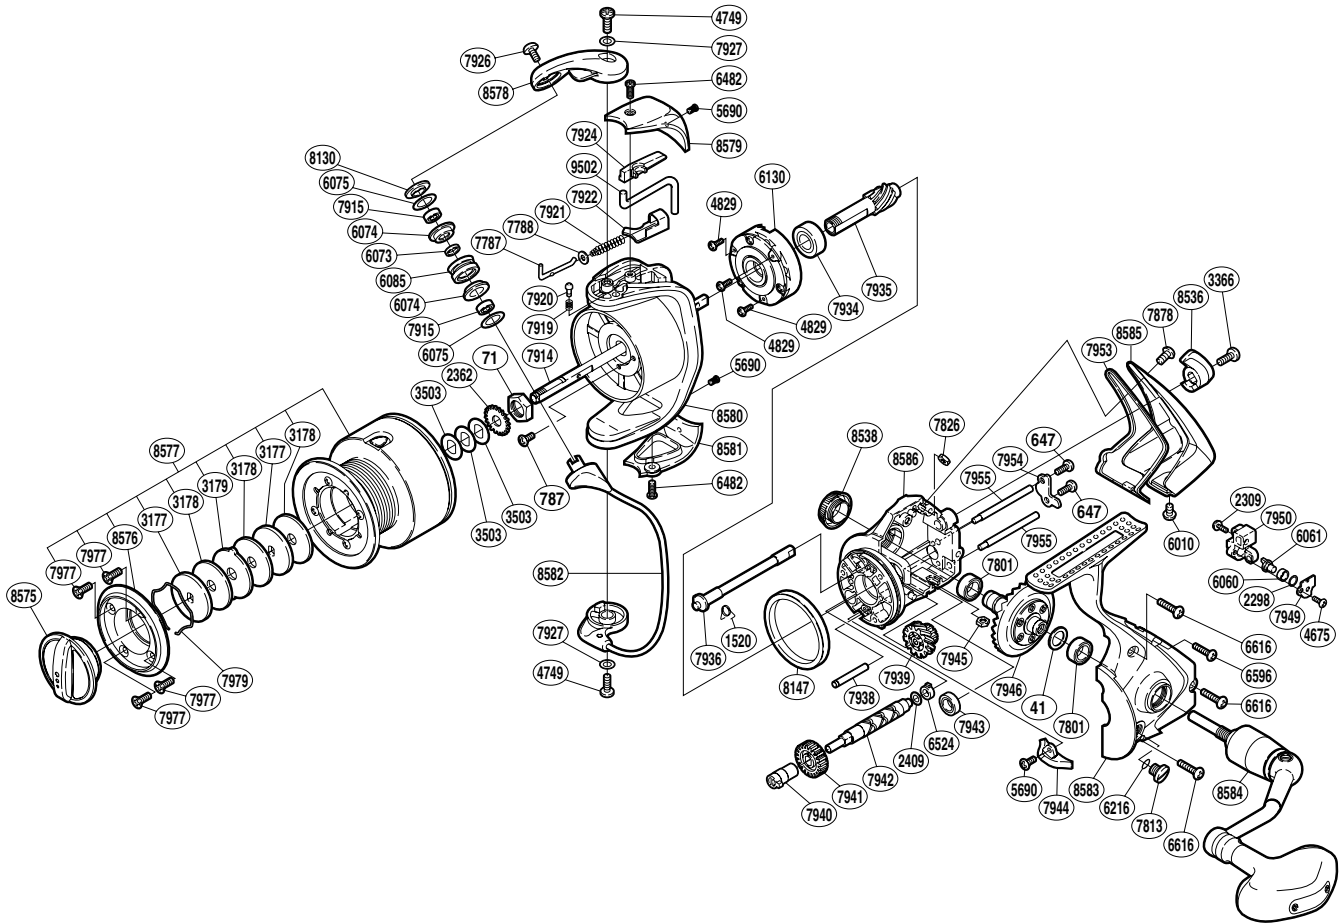

SHIMANO®

TWIN POWER

TP-4000FA

Part No.	Description	Part No.	Description	Part No.	Description
RD 0041	Drive Gear Washer	RD 6524	Worm Bushing (rear)	RD 7945	Rear Protector Nut (A)
RD 0071	Rotor Nut	RD 6596	Side Cover Screw (small)	RD 7946	Drive Gear
RD 0647	Worm Shaft Retainer Screw	RD 6616	Side Cover Screw (large)	RD 7949	Oscillating Pawl Cover
RD 0787	Nut Lock Screw	RD 7787	Bail Spring Guide (A)	RD 7950	Oscillating Slider
RD 1520	Anti-Reverse Cam Spring	RD 7788	Spring Guide (A) Support	RD 7953	Rear Shield
RD 2298	Spacer	RD 7801	Ball Bearing	RD 7954	Worm Shaft Retainer
RD 2309	Slider Retainer Screw	RD 7813	Oil Cap	RD 7955	Oscillating Guide
RD 2362	Spool Support	RD 7826	Rear Protector Nut (B)	RD 7977	Spool Ring Collar Screw
RD 2409	Worm Shaft Spacer	RD 7878	Rear Protector Screw (D)	RD 7979	Drag Washers Retainer
RD 3177	Key Washer	RD 7914	Main Shaft	RD 8130	Line Roller Washer
RD 3178	Drag Washer	RD 7915	Line Roller Bearing	RD 8147	Friction Ring
RD 3179	Eared Washer	RD 7919	Click Spring	RD 8536	Anti-Reverse Lever
RD 3366	Anti-Reverse Lever Screw	RD 7920	Click Pin	RD 8538	Handle Screw Cap
RD 3503	Spool Washer	RD 7921	Bail Spring	RD 8575	Drag Knob
RD 4675	Oscillating Pawl Cover Screw	RD 7922	Bail Spring Seat	RD 8576	Spool Ring Collar
RD 4749	Multi-Purpose Screw	RD 7924	Bail Trip Cover	RD 8577	Spool Assembly
RD 4829	Roller Clutch Screw	RD 7926	Line Roller Screw	RD 8578	Bail Arm
RD 5690	Multi-Purpose Screw	RD 7927	Adjusting Washer	RD 8579	Bail Spring Cover
RD 6010	Rear Protector Screw (C)	RD 7934	Ball Bearing	RD 8580	Rotor
RD 6060	Oscillating Slider Bushing	RD 7935	Pinion Gear	RD 8581	Bail Hold Support Guard
RD 6061	Oscillating Pawl	RD 7936	Anti-Reverse Cam	RD 8582	Bail Assembly
RD 6073	Bearing Spacer	RD 7938	Idle Gear (B) Shaft	RD 8583	Side Cover
RD 6074	Line Roller Bushing	RD 7939	Idle Gear (B)	RD 8584	Handle Assembly
RD 6075	Roller Bearing Seal	RD 7940	Worm Bushing (front)	RD 8585	Rear Protector
RD 6085	Line Roller	RD 7941	Idle Gear	RD 8586	Body
RD 6130	Roller Clutch Assembly	RD 7942	Worm Shaft	RD 9502	Bail Trip Lever
RD 6216	"O" Ring	RD 7943	Ball Bearing		
RD 6482	Protector Screw (A)	RD 7944	Bail Trip Strike		