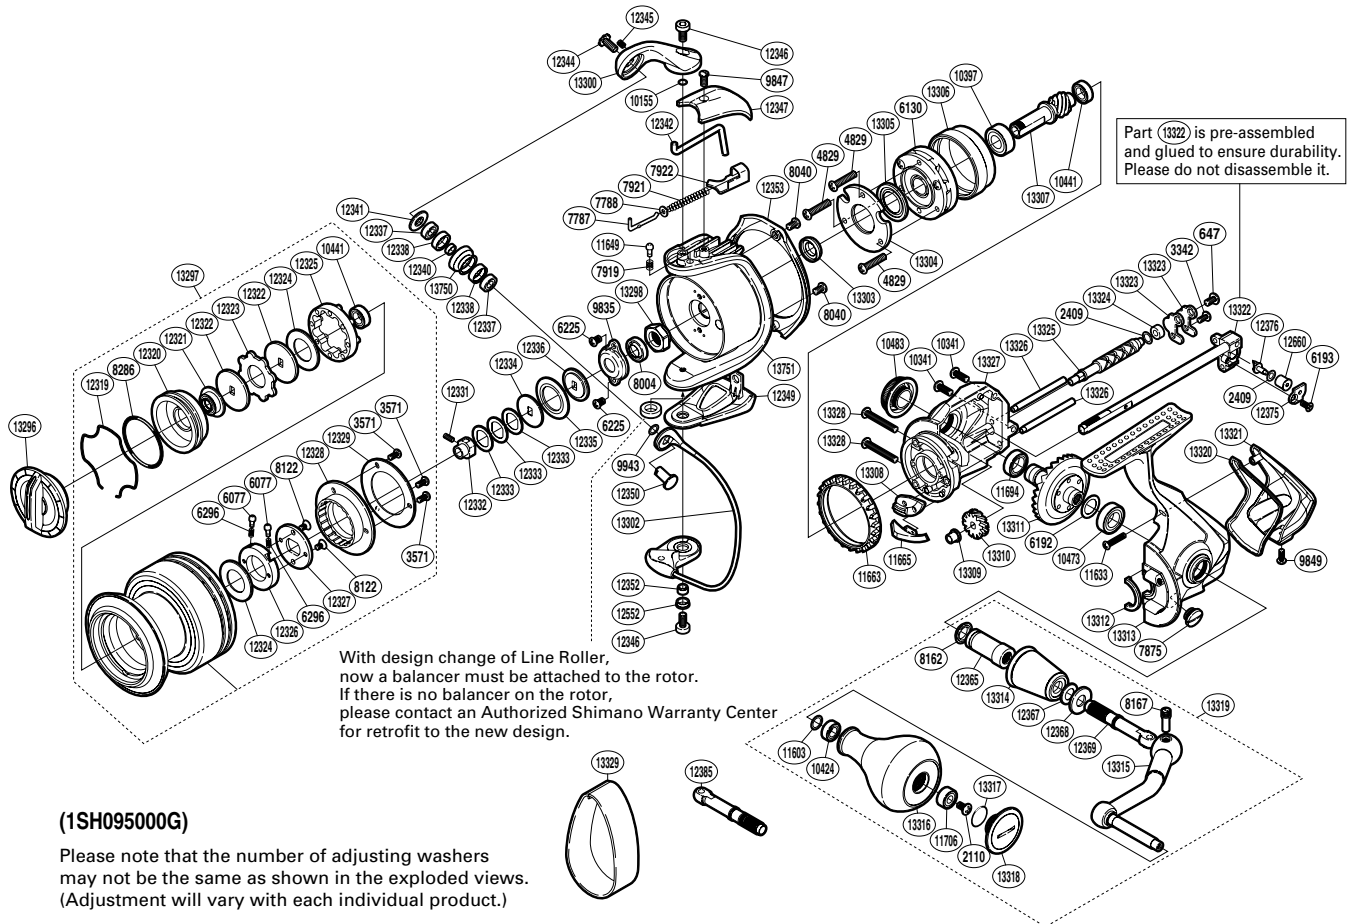

SHIMANO

TWIN POWER SA-RB

TP-5000SWA

(1SH095000G)

Please note that the number of adjusting washers may not be the same as shown in the exploded views. (Adjustment will vary with each individual product.)

Part No.	Description	Part No.	Description	Part No.	Description
RD 0647	Screw	RD11665	Bail Trip Strike	RD12552	Bail Trip Cam Bushing
RD 2110	Screw	RD11694	Ball Bearing	RD12660	Oscillating Slider Bushing
RD 2409	Spacer	RD11706	Ball Bearing	RD13296	Drag Knob
RD 3342	Screw	RD12319	Drag Washers Retainer	RD13297	Spool Assembly
RD 3571	Screw	RD12320	Thrust Bushing	RD13298	Rotor Nut
RD 4829	Screw	RD12321	Bearing Support	RD13300	Bail Arm
RD 6077	Click Pin	RD12322	Key Washer	RD13302	Bail Assembly
RD 6130	Roller Clutch Assembly	RD12323	Eared Washer	RD13303	Rotor Ring
RD 6192	Washer	RD12324	Drag Washer	RD13304	Roller Clutch Water Proof Cover
RD 6193	Screw	RD12325	Spool Bushing	RD13305	Roller Clutch Water Proof
RD 6225	Screw	RD12326	Drag Click Holder	RD13306	Roller Clutch Ring
RD 6296	Click Spring	RD12327	Drag Click Holder Cover	RD13307	Pinion Gear
RD 7787	Bail Spring Guide A	RD12328	Drag Cover	RD13308	Roller Clutch Case Water Proof
RD 7788	Spring Guide A Support	RD12329	Drag Cover I.D. Plate	RD13309	Worm Bushing (front)
RD 7875	Oil Cap	RD12331	Set Screw	RD13310	Idle Gear
RD 7919	Click Spring	RD12332	Bearing Bushing	RD13311	Drive Gear
RD 7921	Bail Spring	RD12333	Spool Washer	RD13312	Flange Water Proof
RD 7922	Bail Spring Seat	RD12334	Spool Support B	RD13313	Side Cover
RD 8004	Bearing Water Proof	RD12335	Bearing Water Proof	RD13314	Handle Shaft Cover A
RD 8040	Screw	RD12336	Spool Support	RD13315	Handle Shank Assembly
RD 8122	Screw	RD12337	Ball Bearing	RD13316	Handle Knob
RD 8162	Handle Shaft Seal	RD12338	Line Roller Bushing	RD13317	O Ring
RD 8167	Handle Shaft Screw	RD12340	Bearing Spacer	RD13318	Handle Knob Cap
RD 8286	O Ring	RD12341	Line Roller Plate	RD13319	Handle Assembly
RD 9835	Rotor Nut Lock Plate	RD12342	Bail Trip Lever	RD13320	Rear Shield
RD 9847	Screw	RD12344	Screw	RD13321	Rear Protector
RD 9849	Screw	RD12345	Set Screw	RD13322	Main Shaft Assembly
RD 9943	Washer	RD12346	Screw	RD13323	Worm Shaft Retainer
RD10155	Spacer	RD12347	Bail Spring Cover	RD13324	Worm Bushing
RD10341	Screw	RD12349	Bail Hold Support Guard	RD13325	Worm Shaft
RD10397	Ball Bearing	RD12350	Line Roller Support	RD13326	Oscillating Guide
RD10424	Ball Bearing	RD12352	Screw Collar	RD13327	Body
RD10441	Ball Bearing	RD12353	Rotor Guard	RD13328	Screw
RD10473	Ball Bearing	RD12365	Handle Shaft Cover B	RD13750	Line Roller
RD10483	Handle Screw Cap	RD12367	Handle Lock Spacer	RD13751	Rotor
RD11603	Washer	RD12368	Large Handle Shank Washer		
RD11633	Screw	RD12369	Handle Shaft (left)		
RD11649	Click Pin	RD12375	Oscillating Pawl Cover	RD12385	Handle Shaft (right) (accessory)
RD11663	Friction Ring	RD12376	Oscillating Pawl	RD13329	Line Band (accessory)