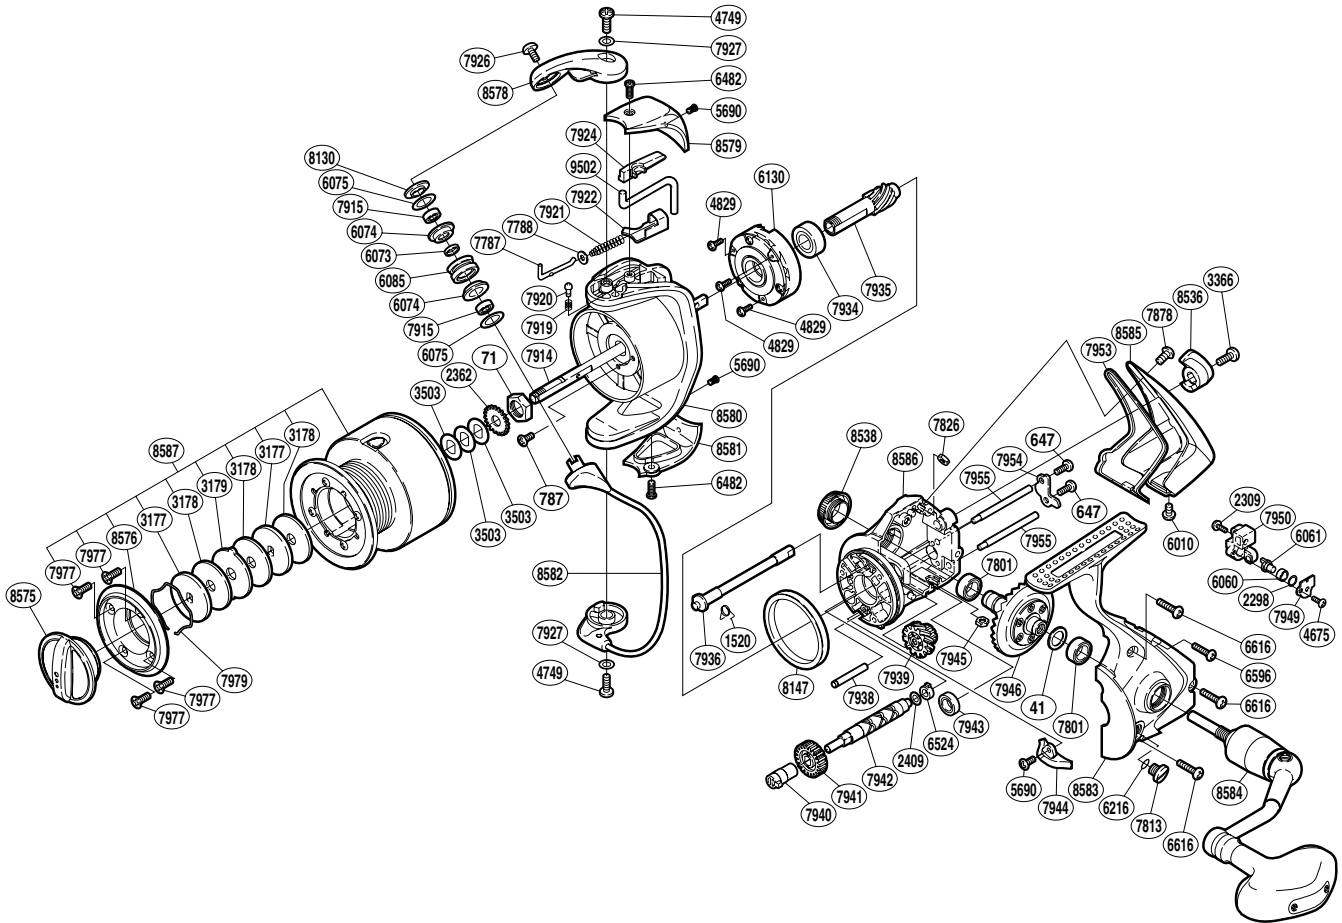

SHIMANO®

TWIN POWER

TP-5000FA

Part No.	Description	Part No.	Description	Part No.	Description
RD 0041	Drive Gear Washer	RD 6524	Worm Bushing (rear)	RD 7945	Rear Protector Nut (A)
RD 0071	Rotor Nut	RD 6596	Side Cover Screw (small)	RD 7946	Drive Gear
RD 0647	Worm Shaft Retainer Screw	RD 6616	Side Cover Screw (large)	RD 7949	Oscillating Pawl Cover
RD 0787	Nut Lock Screw	RD 7787	Bail Spring Guide (A)	RD 7950	Oscillating Slider
RD 1520	Anti-Reverse Cam Spring	RD 7788	Spring Guide (A) Support	RD 7953	Rear Shield
RD 2298	Spacer	RD 7801	Ball Bearing	RD 7954	Worm Shaft Retainer
RD 2309	Slider Retainer Screw	RD 7813	Oil Cap	RD 7955	Oscillating Guide
RD 2362	Spool Support	RD 7826	Rear Protector Nut (B)	RD 7977	Spool Ring Collar
RD 2409	Worm Shaft Spacer	RD 7878	Rear Protector Screw (D)	RD 7979	Drag Washers Retainer
RD 3177	Key Washer	RD 7914	Main Shaft	RD 8130	Line Roller Washer
RD 3178	Drag Washer	RD 7915	Line Roller Bearing	RD 8147	Friction Ring
RD 3179	Eared Washer	RD 7919	Click Spring	RD 8536	Anti-Reverse Lever
RD 3366	Anti-Reverse Lever Screw	RD 7920	Click Pin	RD 8538	Handle Screw Cap
RD 3503	Spool Washer	RD 7921	Bail Spring	RD 8575	Drag Knob
RD 4675	Oscillating Pawl Cover Screw	RD 7922	Bail Spring Seat	RD 8576	Spool Ring Collar
RD 4749	Multi-Purpose Screw	RD 7924	Bail Trip Cover	RD 8578	Bail Arm
RD 4829	Roller Clutch Screw	RD 7926	Line Roller Screw	RD 8579	Bail Spring Cover
RD 5690	Multi-Purpose Screw	RD 7927	Adjusting Washer	RD 8580	Rotor
RD 6010	Rear Protector Screw (C)	RD 7934	Ball Bearing	RD 8581	Bail Hold Support Guard
RD 6060	Oscillating Slider Bushing	RD 7935	Pinion Gear	RD 8582	Bail Assembly
RD 6061	Oscillating Pawl	RD 7936	Anti-Reverse Cam	RD 8583	Side Cover
RD 6073	Bearing Spacer	RD 7938	Idle Gear (B) Shaft	RD 8584	Handle Assembly
RD 6074	Line Roller Bushing	RD 7939	Idle Gear (B)	RD 8585	Rear Protector
RD 6075	Roller Bearing Seal	RD 7940	Worm Bushing (front)	RD 8586	Body
RD 6085	Line Roller	RD 7941	Idle Gear	RD 8587	Spool Assembly
RD 6130	Roller Clutch Assembly	RD 7942	Worm Shaft	RD 9502	Bail Trip Lever
RD 6216	"O" Ring	RD 7943	Ball Bearing		
RD 6482	Protector Screw (A)	RD 7944	Bail Trip Strike		