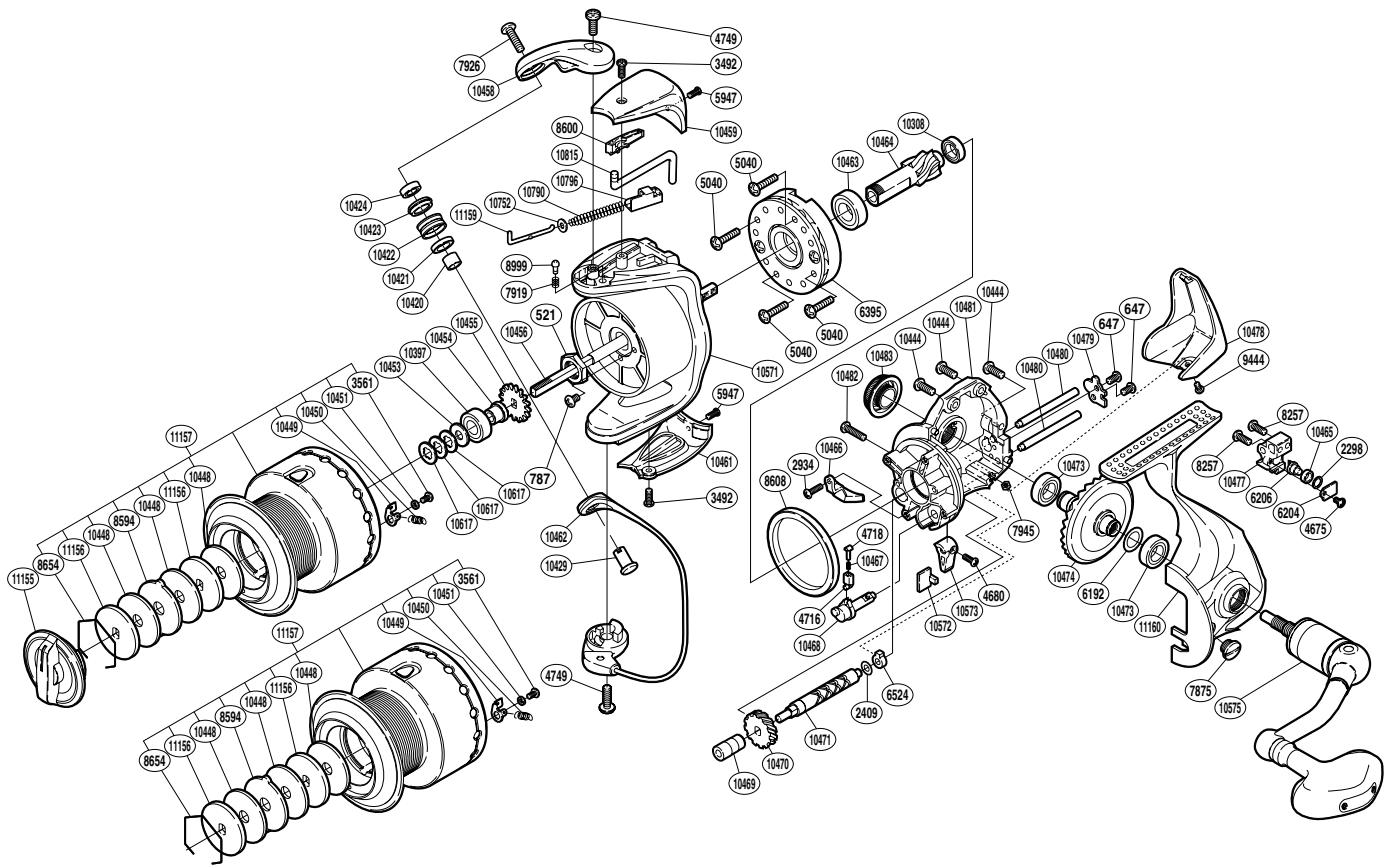

SHIMANO

TWIN POWER SA-RB

TP-6000FB

(1SG386003G)

Part No.	Description	Part No.	Description	Part No.	Description
RD 0521	Rotor Nut	RD 8654	Drag Washers Retainer	RD10467	Anti-Reverse Cam Spring
RD 0647	Screw	RD 8999	Click Pin	RD10468	Anti-Reverse Cam
RD 0787	Screw	RD 9444	Screw	RD10469	Worm Bushing (front)
RD 2298	Spacer	RD10308	Ball Bearing	RD10470	Idle Gear
RD 2409	Spacer	RD10397	Ball Bearing	RD10471	Worm Shaft
RD 2934	Screw	RD10420	Bearing Spacer	RD10473	Ball Bearing
RD 3492	Screw	RD10421	Line Roller Collar	RD10474	Drive Gear
RD 3561	Screw	RD10422	Line Roller	RD10477	Oscillating Slider
RD 4675	Screw	RD10423	Line Roller Bushing	RD10478	Rear Protector
RD 4680	Screw	RD10424	Ball Bearing	RD10479	Worm Shaft Retainer
RD 4716	Spring Guide B	RD10429	Line Roller Support	RD10480	Oscillating Guide
RD 4718	Spring Guide A	RD10444	Screw	RD10481	Body
RD 4749	Screw	RD10448	Drag Washer	RD10482	Screw
RD 5040	Screw	RD10449	Drag Click	RD10483	Handle Screw Cap
RD 5947	Screw	RD10450	Click Spring	RD10571	Rotor
RD 6192	Washer	RD10451	Drag Click Collar	RD10572	Anti-Reverse Lever Cover
RD 6204	Oscillating Pawl Cover	RD10453	Spool Support B	RD10573	Anti-Reverse Lever
RD 6206	Oscillating Pawl	RD10454	Bearing Bushing	RD10575	Handle Assembly
RD 6395	Roller Clutch Assembly	RD10455	Spool Support	RD10617	Spool Washer
RD 6524	Worm Bushing (rear)	RD10456	Main Shaft	RD10752	Spring Guide A Support
RD 7875	Oil Cap	RD10458	Bail Arm	RD10790	Bail Spring
RD 7919	Click Spring	RD10459	Bail Spring Cover	RD10796	Bail Spring Seat
RD 7926	Screw	RD10461	Rotor Side Cover	RD10815	Bail Trip Lever
RD 7945	Nut	RD10462	Bail Assembly	RD11155	Drag Knob
RD 8257	Screw	RD10463	Ball Bearing	RD11156	Key Washer
RD 8594	Eared Washer	RD10464	Pinion Gear	RD11157	Spool Assembly
RD 8600	Bail Trip Cover	RD10465	Oscillating Slider Bushing	RD11159	Bail Spring Guide A
RD 8608	Friction Ring	RD10466	Bail Trip Strike	RD11160	Side Cover