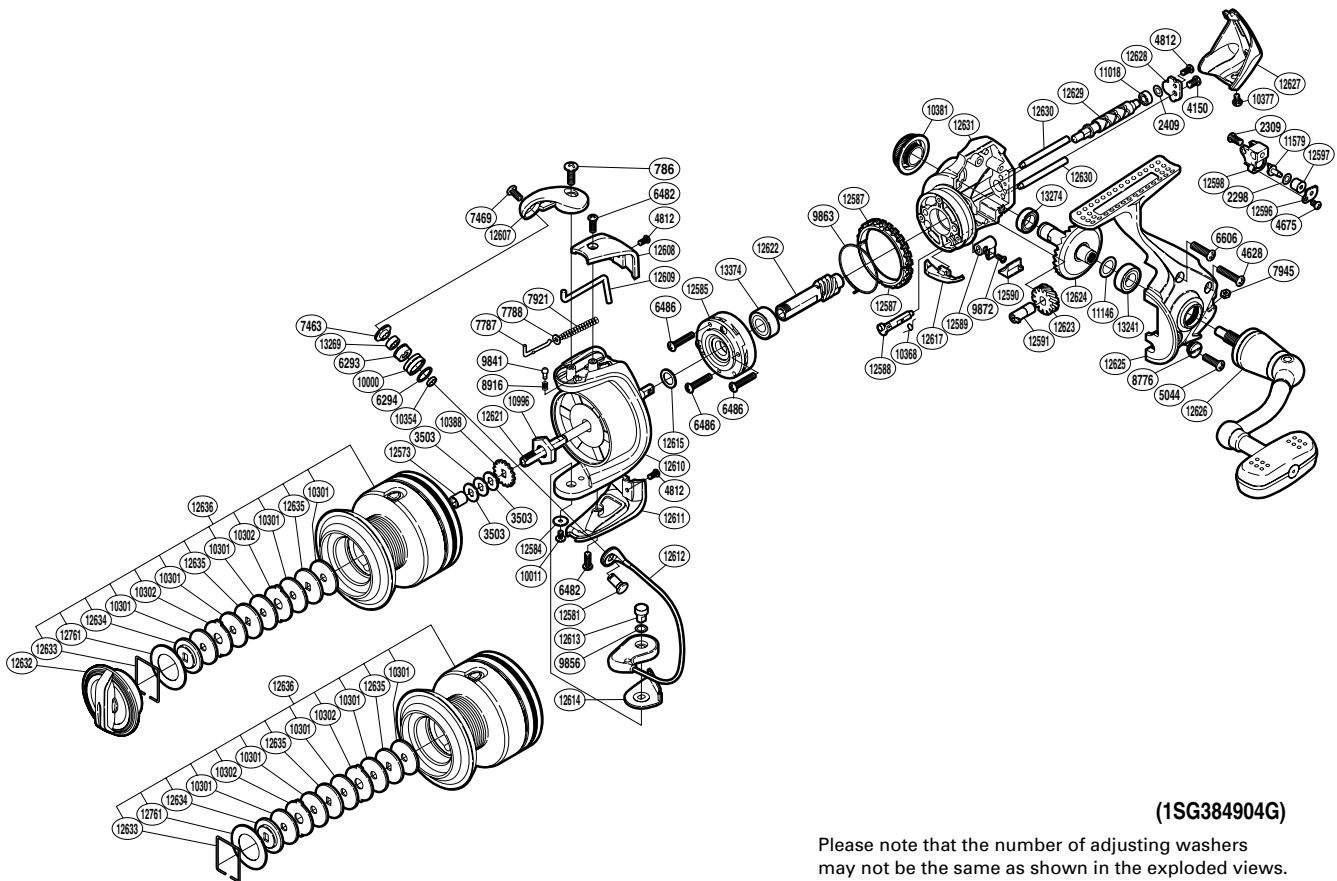

# SHIMANO

TWIN POWER SA-RB

TP-C5000FC

(1SG384904G)

Please note that the number of adjusting washers may not be the same as shown in the exploded views. (Adjustment will vary with each individual product.)