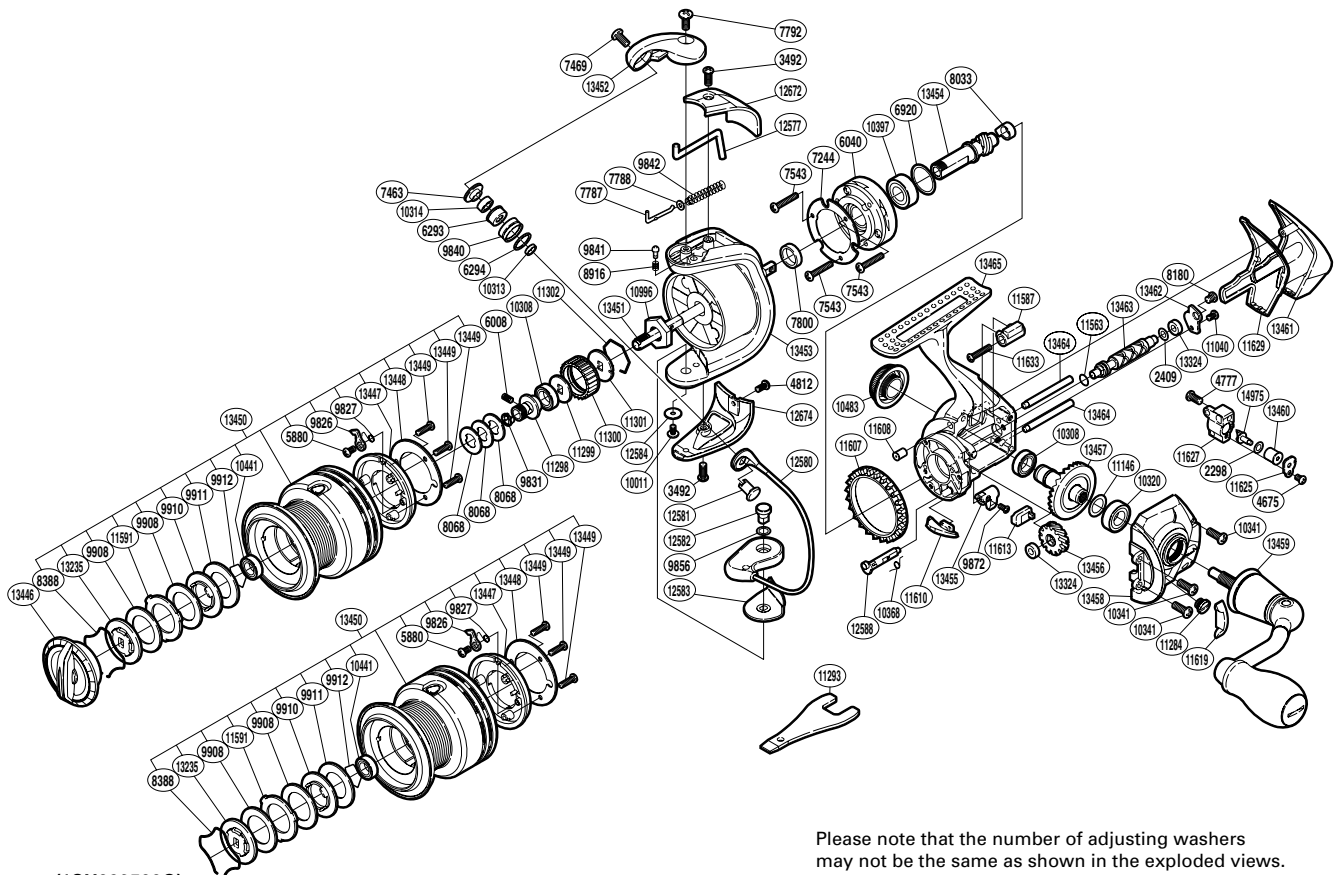

SHIMANO

TWIN POWER C14 SA-RB

TPCI4-2500FA

(1SH082500G)

Please note that the number of adjusting washers may not be the same as shown in the exploded views. (Adjustment will vary with each individual product.)