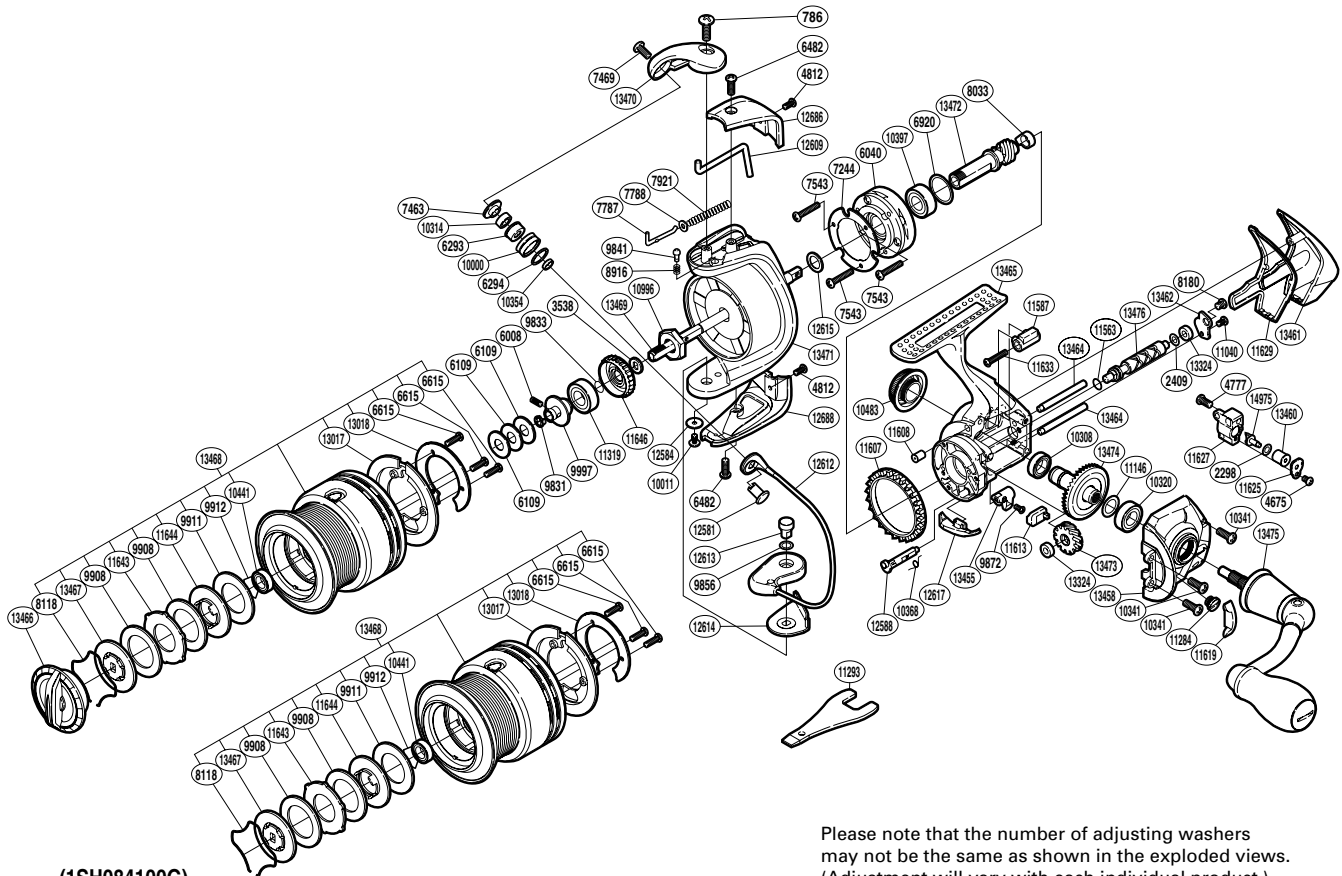

SHIMANO

TWIN POWER C14 SA-RB

TPCI4-4000SFA

(1SH084100G)

Please note that the number of adjusting washers may not be the same as shown in the exploded views. (Adjustment will vary with each individual product.)