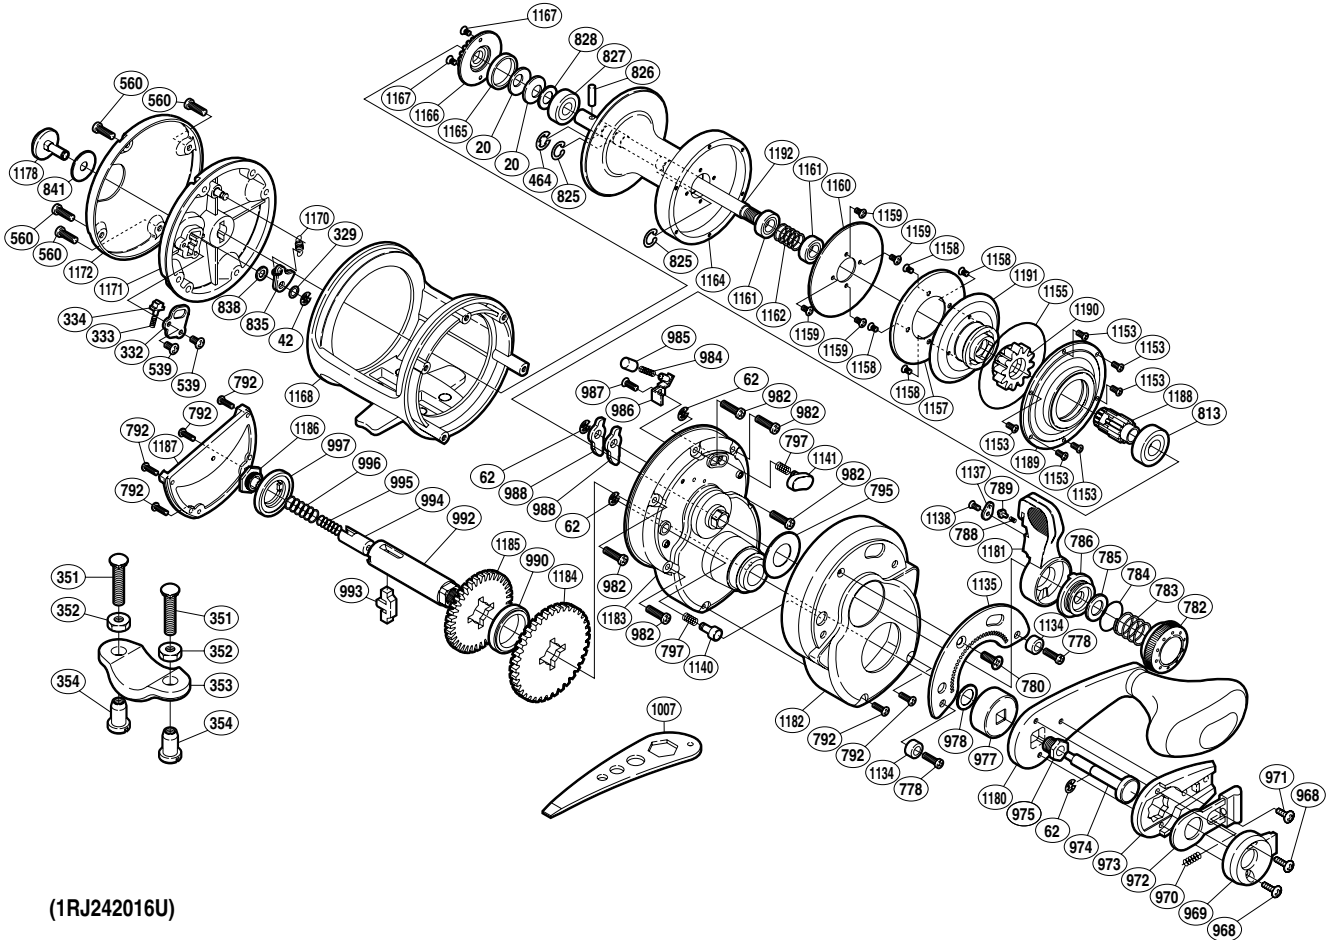

## TYR-16II

(1RJ242016U)

Part No.	Description	Part No.	Description	Part No.	Description
TGT0020	Coned Disc Spring	TGT0970	Slide Plate Spring	TGT1160	Drag Washer
TGT0042	E Lock	TGT0971	Screw	TGT1161	Ball Bearing
TGT0062	E Lock	TGT0972	Slide Plate	TGT1162	Pressure Release Spring
TGT0329	Spacer	TGT0973	Handle Bolt Plate	TGT1164	Spool
TGT0332	Click Spring Retainer	TGT0974	Push Low Button Shaft	TGT1165	Click Gear Spacer
TGT0333	Click Spring	TGT0975	Handle Bolt	TGT1166	Click Gear
TGT0334	Click Spring Holder	TGT0977	Drive Shaft Shield	TGT1167	Screw
TGT0464	E Lock	TGT0978	Washer	TGT1168	One-Piece Frame
TGT0539	Screw	TGT0982	Screw	TGT1170	Click Pawl Spring
TGT0560	Screw	TGT0984	Dog Spring	TGT1171	Left Side Plate
TGT0778	Screw	TGT0985	Dog Spring Guide	TGT1172	Left Side Plate Cover
TGT0780	Screw	TGT0986	Guard Against Dog	TGT1178	Click Button
TGT0782	Pre-Program Dial	TGT0987	Screw	TGT1180	Handle
TGT0783	Dial Spring	TGT0988	Dog	TGT1181	Drag Control Lever
TGT0784	O Ring	TGT0990	Friction Washer	TGT1182	Right Side Plate Cover
TGT0785	Drag Cam Washer	TGT0992	Drive Shaft	TGT1183	Right Side Plate
TGT0786	Lever Shaft Body	TGT0993	Gear Select Cross Bar	TGT1184	Drive Gear A
TGT0788	Lever Click Shoe	TGT0994	Cross Bar Stop	TGT1185	Drive Gear B
TGT0789	Lever Click	TGT0995	Drive Shaft Spring B	TGT1186	Drive Shaft Screw
TGT0792	Screw	TGT0996	Drive Shaft Spring	TGT1187	Right Side Seal
TGT0795	Lever Thrust Ring	TGT0997	Friction Washer	TGT1188	Pinion Gear A
TGT0797	Pressure Spring	TGT1134	Screw Shield	TGT1189	Cooling Shield
TGT0813	Ball Bearing	TGT1135	Lever Quadrant	TGT1190	Pinion Gear B
TGT0825	C Lock	TGT1137	Lever Click Cover	TGT1191	Pinion Guard
TGT0826	Cross Pin	TGT1138	Screw	TGT1192	Spool Shaft
TGT0827	Ball Bearing	TGT1140	Free Spool Detent		
TGT0828	Bearing Thrust Washer	TGT1141	Strike Stop	TGT0351	Rod Clamp Bolt (accessory)
TGT0835	Click Pawl	TGT1153	Screw	TGT0352	Rod Clamp Nut B (accessory)
TGT0838	Spacer	TGT1155	O Ring	TGT0353	Rod Clamp (accessory)
TGT0841	Click Button Spacer	TGT1157	Drag Plate	TGT0354	Rod Clamp Nut A (accessory)
TGT0968	Screw	TGT1158	Screw		
TGT0969	Push Button Shield	TGT1159	Screw	TGT1007	Wrench (accessory)