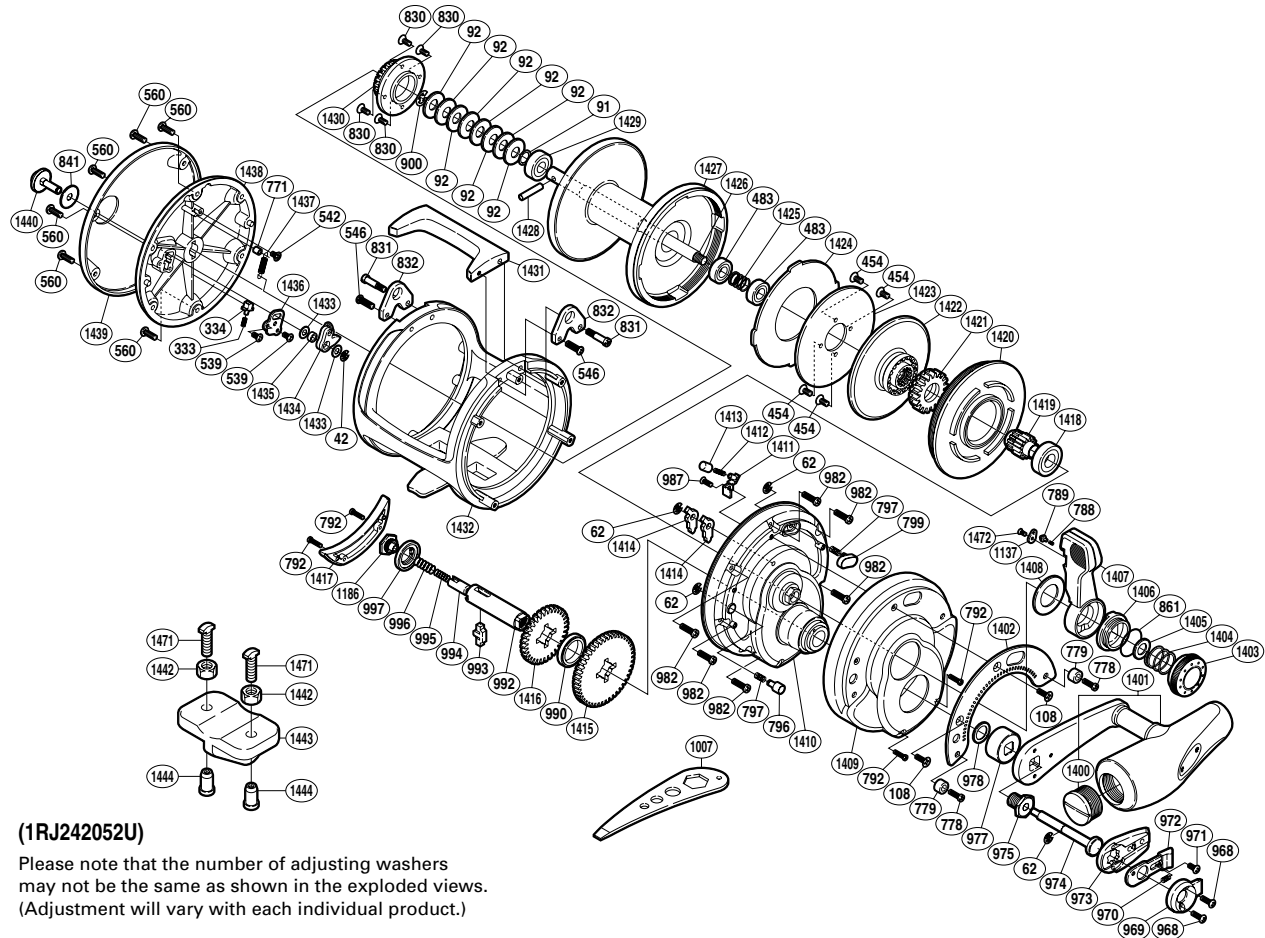

## TYR-50II LRS

(1R242052U)

Please note that the number of adjusting washers may not be the same as shown in the exploded views. (Adjustment will vary with each individual product.)

Part No.	Description	Part No.	Description	Part No.	Description
TGT0042	E Lock	TGT0973	Handle Bolt Plate	TGT1417	Right Side Seal
TGT0062	E Lock	TGT0974	Push Low Button Shaft	TGT1418	Ball Bearing
TGT0091	Bearing Thrust Washer	TGT0975	Handle Bolt	TGT1419	Pinion Gear A
TGT0092	Coned Disc Spring	TGT0977	Drive Shaft Shield	TGT1420	Cooling Shield
TGT0108	Screw	TGT0978	Washer	TGT1421	Pinion Gear B
TGT0333	Click Spring	TGT0982	Screw	TGT1422	Pinion Guard
TGT0334	Click Spring Holder	TGT0987	Screw	TGT1423	Drag Plate
TGT0454	Screw	TGT0990	Friction Washer	TGT1424	Drag Washer
TGT0483	Ball Bearing	TGT0992	Drive Shaft	TGT1425	Pressure Release Spring
TGT0539	Screw	TGT0993	Gear Select Cross Bar	TGT1426	Main Shaft
TGT0542	Screw	TGT0994	Cross Bar Stop	TGT1427	Spool
TGT0546	Screw	TGT0995	Drive Shaft Spring B	TGT1428	Cross Pin
TGT0560	Screw	TGT0996	Drive Shaft Spring	TGT1429	Ball Bearing
TGT0771	Click Pawl Spring Boss Ring	TGT0997	Friction Washer	TGT1430	Click Gear
TGT0778	Screw	TGT1137	Lever Click Cover	TGT1431	Cross Bar
TGT0779	Screw Shield	TGT1186	Drive Shaft Screw	TGT1432	One-Piece Frame
TGT0788	Lever Click Shoe	TGT1400	Handle Knob Bushing	TGT1433	Spacer
TGT0789	Lever Click	TGT1401	Handle Assembly	TGT1434	Click Pawl
TGT0792	Screw	TGT1402	Lever Quadrant	TGT1435	Click Pawl Bushing
TGT0796	Free Spool Detent	TGT1403	Pre-Program Dial	TGT1436	Click Spring Retainer
TGT0797	Pressure Spring	TGT1404	Dial Spring	TGT1437	Click Pawl Spring
TGT0799	Strike Stop	TGT1405	Washer	TGT1438	Left Side Plate
TGT0830	Screw	TGT1406	Lever Shaft Body	TGT1439	Left Side Plate Cover
TGT0831	Harness Lug Screw	TGT1407	Drag Control Lever	TGT1440	Click Button
TGT0832	Harness Lug	TGT1408	Lever Thrust Washer	TGT1472	Screw
TGT0841	Click Button Spacer	TGT1409	Right Side Plate Cover		
TGT0861	O Ring	TGT1410	Right Side Plate		
TGT0900	E Lock	TGT1411	Guard Against Dog	TGT1442	Rod Clamp Nut B (accessory)
TGT0968	Screw	TGT1412	Dog Spring	TGT1443	Rod Clamp (accessory)
TGT0969	Push Button Shield	TGT1413	Dog Spring Guide	TGT1444	Rod Clamp Nut A (accessory)
TGT0970	Slide Plate Spring	TGT1414	Anti-Reverse Pawl	TGT1471	Rod Clamp Bolt (accessory)
TGT0971	Screw	TGT1415	Drive Gear A		
TGT0972	Slide Plate	TGT1416	Drive Gear B	TGT1007	Wrench (accessory)