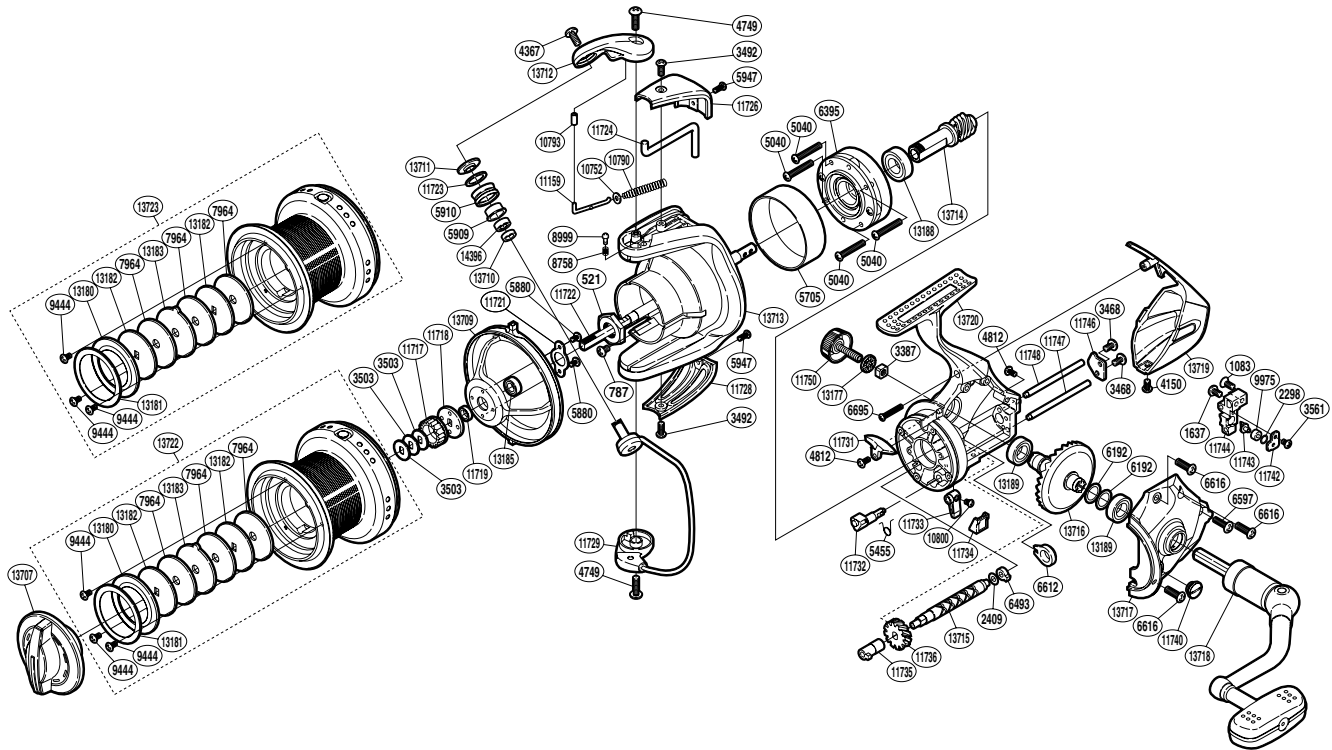

# SHIMANO

ULTEGRA CI4 XSA SA-RB

ULCI4-5500XSA

Please note that the number of adjusting washers may not be the same as shown in the exploded views. (Adjustment will vary with each individual product.)

(1SH125500G)