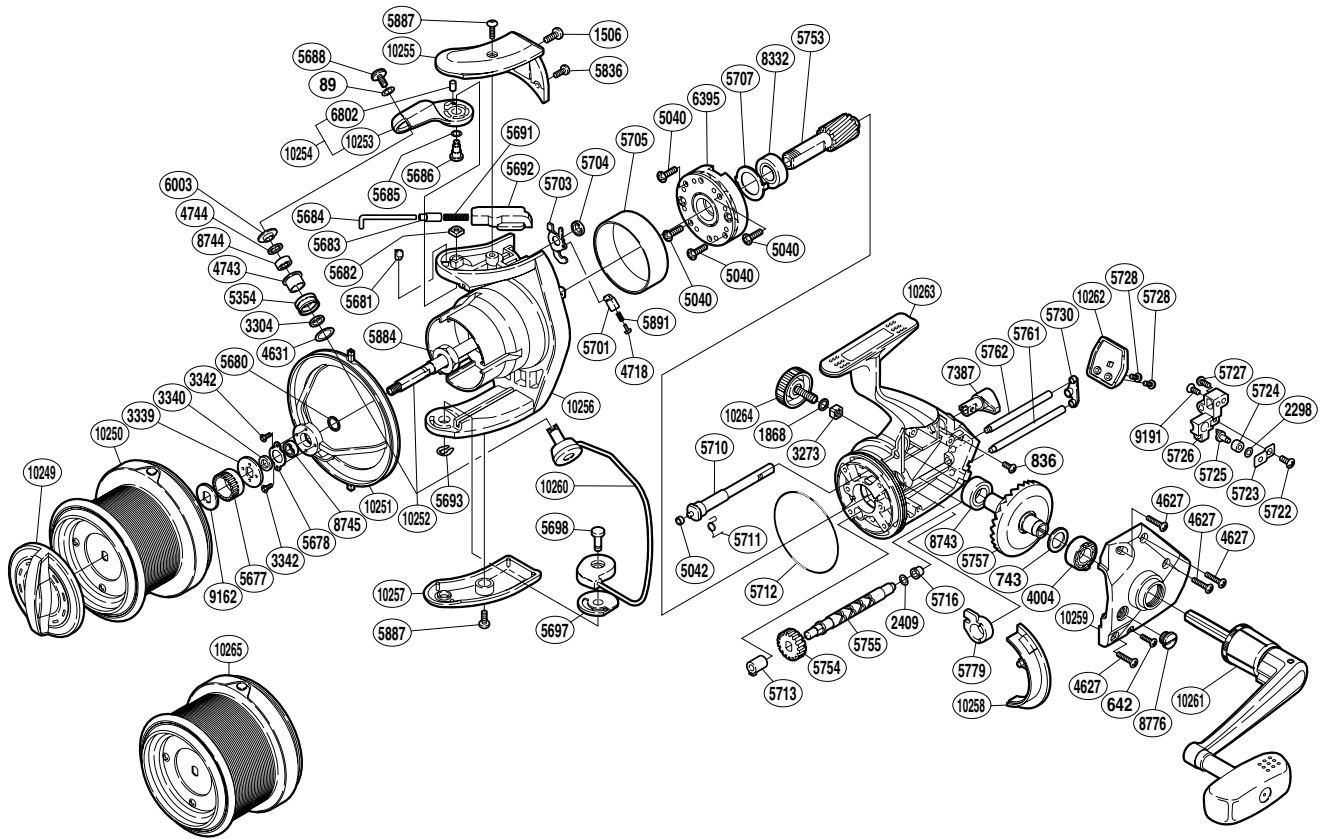

## UL-10000XSA

(1SG877000G)

Part No. Description

Part No.	Description	Part No.	Description	Part No.	Description
RD 0089	Lock Washer	RD 5691	Bail Spring	RD 5887	Screw
RD 0642	Screw	RD 5692	Bail Spring Guide B	RD 5891	Bail Trip Lever Spring
RD 0743	Washer	RD 5693	U Lock	RD 6003	Line Roller Washer
RD 0836	Screw	RD 5697	Bail Hold Support Spacer	RD 6395	Roller Clutch Assembly
RD 1506	Screw	RD 5698	Bail Hold Support Shaft	RD 6802	Bail Arm Bushing
RD 1868	Handle Lock Washer	RD 5701	Lever Spring Guide B	RD 7387	Anti-Reverse Lever
RD 2298	Spacer	RD 5703	Bail Trip Lever	RD 8332	Ball Bearing
RD 2409	Spacer	RD 5704	Trip Lever Spacer	RD 8743	Ball Bearing
RD 3273	Handle Screw Lock	RD 5705	Roller Clutch Ring	RD 8744	Ball Bearing
RD 3304	Bearing Spacer	RD 5707	Bearing Washer	RD 8745	Ball Bearing
RD 3339	Spool Support B	RD 5710	Anti-Reverse Cam	RD 8776	Oil Cap
RD 3340	Spacer	RD 5711	Anti-Reverse Cam Spring	RD 9162	Spool Washer
RD 3342	Screw	RD 5712	O Ring	RD 9191	Screw
RD 4004	Drive Gear Bushing	RD 5713	Worm Bushing (front)	RD10249	Drag Knob
RD 4627	Screw	RD 5716	Worm Bushing (rear)	RD10250	Spool Assembly
RD 4631	Spacer	RD 5722	Screw	RD10251	Line Safety Guard
RD 4718	Lever Spring Guide A	RD 5723	Oscillating Pawl Cover	RD10252	Main Shaft
RD 4743	Line Roller Bushing	RD 5724	Oscillating Slider Bushing	RD10253	Bail Arm
RD 4744	Roller Bearing Seal	RD 5725	Oscillating Pawl	RD10254	Bail Arm
RD 5040	Screw	RD 5726	Oscillating Slider	RD10255	Bail Spring Cover
RD 5042	Anti-Reverse Cam Ring	RD 5727	Screw	RD10256	Rotor
RD 5354	Line Roller	RD 5728	Screw	RD10257	Bail Hold Support Guard
RD 5677	Spool Support A	RD 5730	Worm Shaft Retainer Washer	RD10258	Side Cover Flange
RD 5678	Bearing Retainer	RD 5753	Pinion Gear	RD10259	Side Cover
RD 5680	Spacer	RD 5754	Idle Gear	RD10260	Bail Assembly
RD 5681	Angle Controller	RD 5755	Worm Shaft	RD10261	Handle Assembly
RD 5682	Bail Arm Nut	RD 5757	Drive Gear	RD10262	Rear Protector
RD 5683	Bail Spring Guide A Support	RD 5761	Oscillating Guide (long)	RD10263	Body
RD 5684	Bail Spring Guide A	RD 5762	Oscillating Guide (short)	RD10264	Handle Screw Cap
RD 5685	Spacer	RD 5779	Bushing		
RD 5686	Bail Arm Shaft	RD 5836	Screw		
RD 5688	Screw	RD 5884	Rotor Nut	RD10265	Spare Spool Assembly