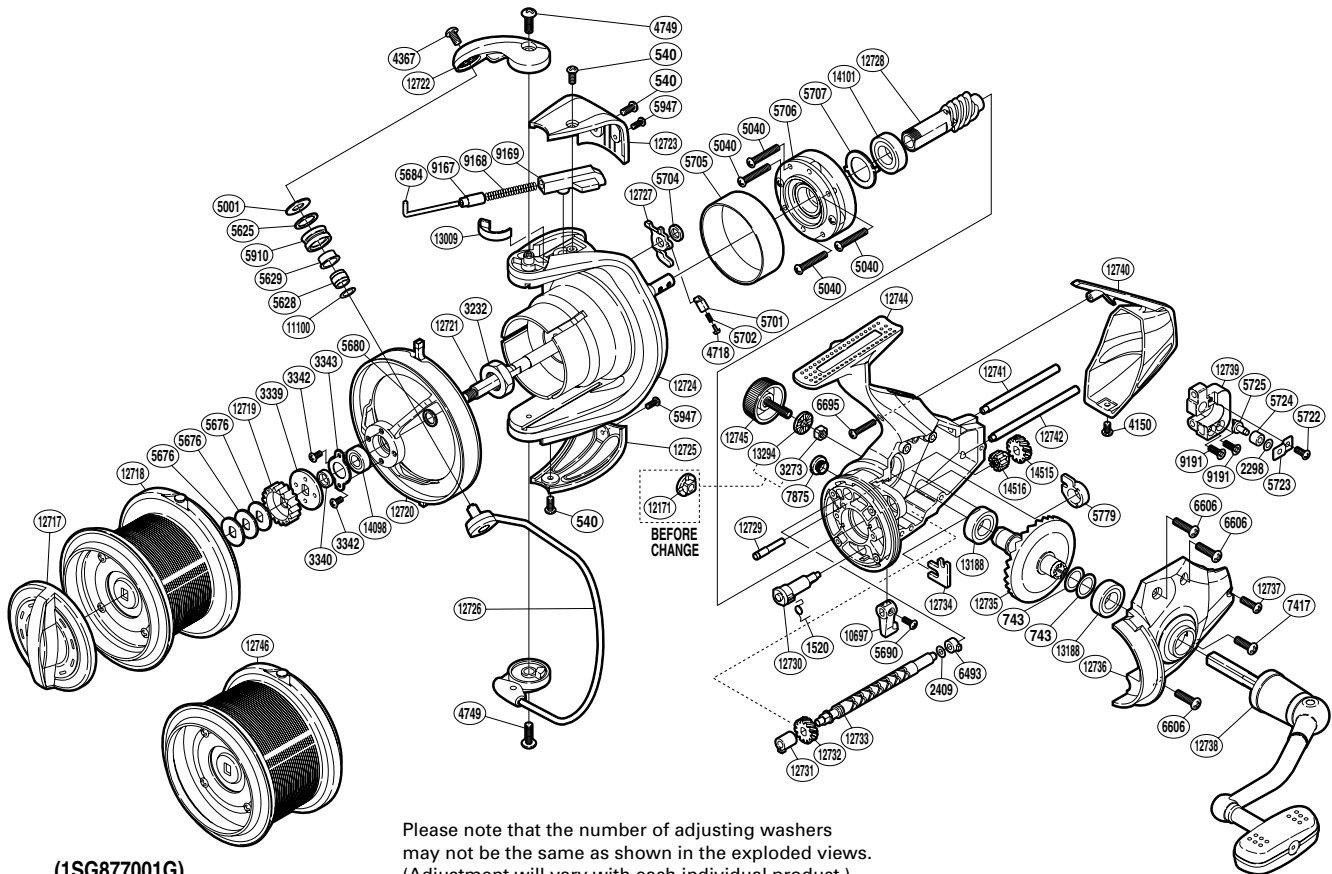

## UL-10000XSB

(1SG877001G)

Please note that the number of adjusting washers may not be the same as shown in the exploded views. (Adjustment will vary with each individual product.)

Part No.	Description	Part No.	Description	Part No.	Description
RD 0540	Screw	RD 5707	Bearing Washer	RD12727	Bail Trip Lever
RD 0743	Washer	RD 5722	Screw	RD12728	Pinion Gear
RD 1520	Anti-Reverse Cam Spring	RD 5723	Oscillating Pawl Cover	RD12729	Idle Gear B Shaft
RD 2298	Spacer	RD 5724	Oscillating Slider Bushing	RD12730	Anti-Reverse Cam
RD 2409	Spacer	RD 5725	Oscillating Pawl	RD12731	Worm Bushing (front)
RD 3232	Rotor Nut	RD 5779	Bushing	RD12732	Idle Gear
RD 3273	Handle Screw Lock	RD 5910	Line Roller	RD12733	Worm Shaft
RD 3339	Spool Support B	RD 5947	Screw	RD12734	Worm Shaft Retainer
RD 3340	Line Safety Guard Spacer	RD 6493	Worm Bushing (rear)	RD12735	Drive Gear
RD 3342	Screw	RD 6606	Screw	RD12736	Side Cover
RD 3343	Bearing Retainer	RD 7417	Screw	RD12737	Screw
RD 4150	Screw	RD 7875	Oil Cap	RD12738	Handle Assembly
RD 4367	Screw	RD 9167	Bail Spring Guide A Support	RD12739	Oscillating Slider
RD 4718	Lever Spring Guide A	RD 9168	Bail Spring	RD12740	Rear Protector
RD 4749	Screw	RD 9169	Bail Spring Guide B	RD12741	Oscillating Guide A
RD 5001	Line Roller Washer	RD10697	Anti-Reverse Lever	RD12742	Oscillating Guide B
RD 5040	Screw	RD11100	Washer	RD12744	Body
RD 5625	Line Roller Spacer	RD12171	Drag Knob	RD12745	Handle Screw Cap
RD 5628	Line Roller Collar	RD12718	Spool Assembly	RD13009	Angle Controller
RD 5629	Line Roller Bushing	RD12719	Spool Support A	RD13188	Ball Bearing
RD 5676	Spool Washer	RD12720	Line Safety Guard	RD13294	Handle Screw Lock Washer
RD 5680	Spacer	RD12721	Main Shaft	RD14098	Ball Bearing
RD 5684	Bail Spring Guide A	RD12722	Bail Arm	RD14101	Ball Bearing
RD 5690	Screw	RD12723	Bail Spring Cover	RD14515	Idle Gear B
RD 5701	Lever Spring Guide B	RD12724	Rotor	RD14516	Idle Gear B (small)
RD 5702	Lever Spring	RD12725	Bail Hold Support Guard		
RD 5704	Trip Lever Spacer	RD12726	Bail Assembly	RD12746	Spare Spool Assembly
RD 5705	Roller Clutch Ring				
RD 5706	Roller Clutch Assembly			RD12171	Handle Screw Lock Washer (before change)