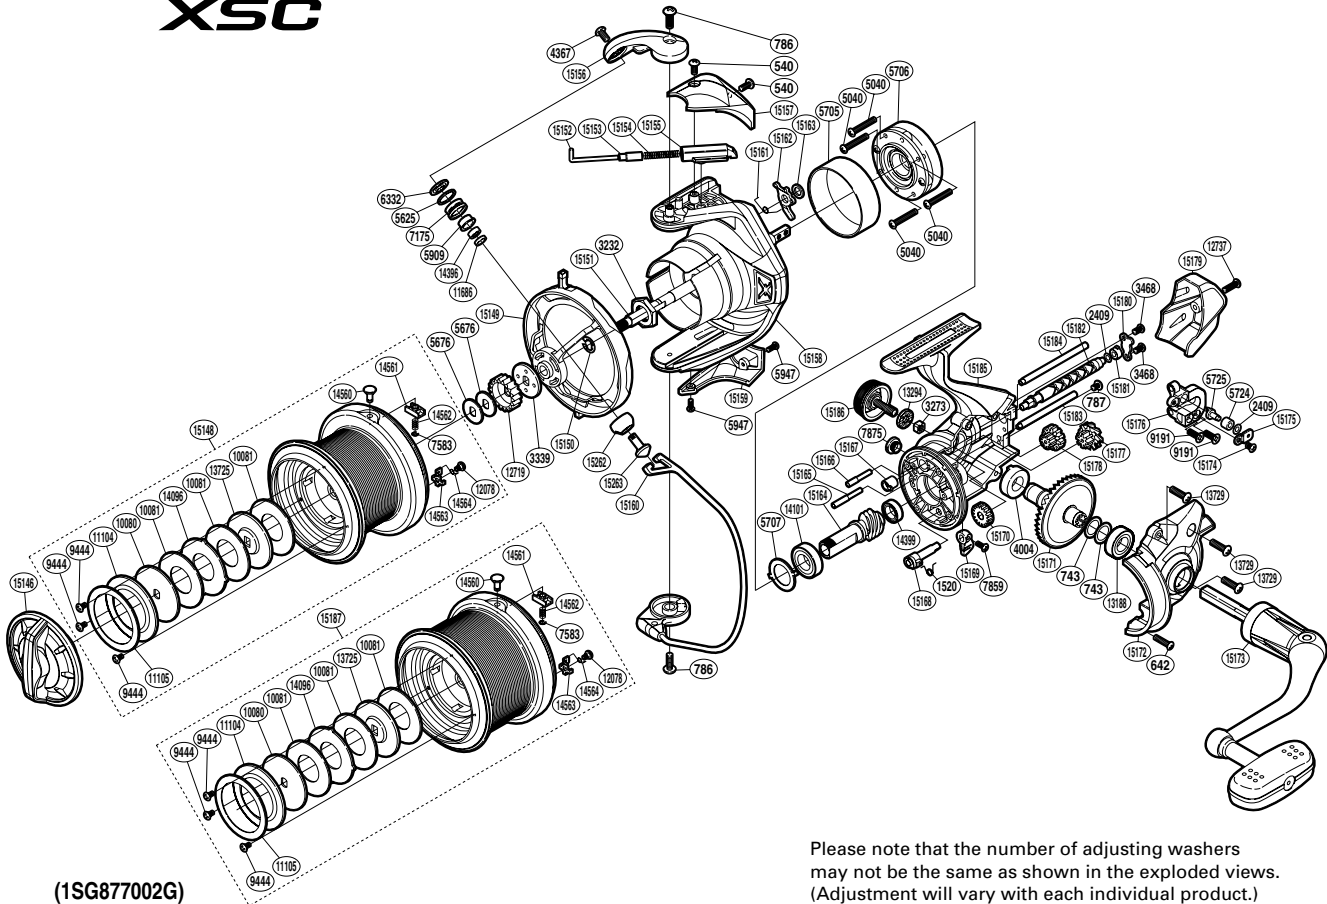

SHIMANO

ULTEGRA XSC

UL-10000XSC

Please note that the number of adjusting washers may not be the same as shown in the exploded views. (Adjustment will vary with each individual product.)

Part No.	Description	Part No.	Description	Part No.	Description
RD 0540	Screw	RD11104	Seal Plate A	RD15160	Bail Assembly
RD 0642	Screw	RD11105	Seal Plate B	RD15161	Lever Spring
RD 0743	Washer	RD11686	Bearing Spacer	RD15162	Bail Trip Lever
RD 0786	Screw	RD12078	Screw	RD15163	Washer
RD 0787	Screw	RD12719	Spool Support A	RD15164	Pinion Gear
RD 1520	Anti-Reverse Cam Spring	RD12737	Screw	RD15165	Idle Gear B Shaft
RD 2409	Spacer	RD13188	Ball Bearing	RD15166	Idle Gear C Shaft
RD 3232	Rotor Nut	RD13294	Handle Screw Lock Washer	RD15167	Worm Bushing (front)
RD 3273	Handle Screw Lock	RD13725	Key Washer	RD15168	Anti-Reverse Cam
RD 3339	Spool Support B	RD13729	Screw	RD15169	Anti-Reverse Lever
RD 3468	Screw	RD14096	Eared Washer	RD15170	Idle Gear
RD 4004	Drive Gear Bushing	RD14101	Ball Bearing	RD15171	Drive Gear
RD 4367	Screw	RD14396	Ball Bearing	RD15172	Side Cover
RD 5040	Screw	RD14399	Ball Bearing	RD15173	Handle Assembly
RD 5625	Line Roller Spacer	RD14560	Line Clip	RD15174	Screw
RD 5676	Spool Washer	RD14561	Line Clip Holder	RD15175	Oscillating Pawl Cover
RD 5705	Roller Clutch Ring	RD14562	Line Clip Spring	RD15176	Oscillating Slider
RD 5706	Roller Clutch Assembly	RD14563	Drag Click	RD15177	Idle Gear B
RD 5707	Bearing Washer	RD14564	Drag Click Spring	RD15178	Idle Gear C
RD 5724	Oscillating Slider Bushing	RD15146	Drag Knob	RD15179	Rear Protector
RD 5725	Oscillating Pawl	RD15148	Spool Assembly	RD15180	Worm Shaft Retainer
RD 5909	Line Roller Bushing	RD15149	Line Safety Guard	RD15181	Worm Bushing (rear)
RD 5947	Screw	RD15150	E Lock	RD15182	Worm Shaft
RD 6332	Line Roller Washer	RD15151	Main Shaft	RD15183	Oscillating Guide A
RD 7175	Line Roller	RD15152	Bail Spring Guide A	RD15184	Oscillating Guide B
RD 7583	E Lock	RD15153	Bail Spring Guide A Support	RD15185	Body
RD 7859	Screw	RD15154	Bail Spring	RD15186	Handle Screw Cap
RD 7875	Oil Cap	RD15155	Bail Spring Guide B	RD15262	Line Roller Support Cover
RD 9191	Screw	RD15156	Bail Arm	RD15263	Line Roller Support
RD 9444	Screw	RD15157	Bail Spring Cover		
RD10080	Key Washer	RD15158	Rotor		
RD10081	Drag Washer	RD15159	Bail Hold Support Guard	RD15187	Spare Spool Assembly