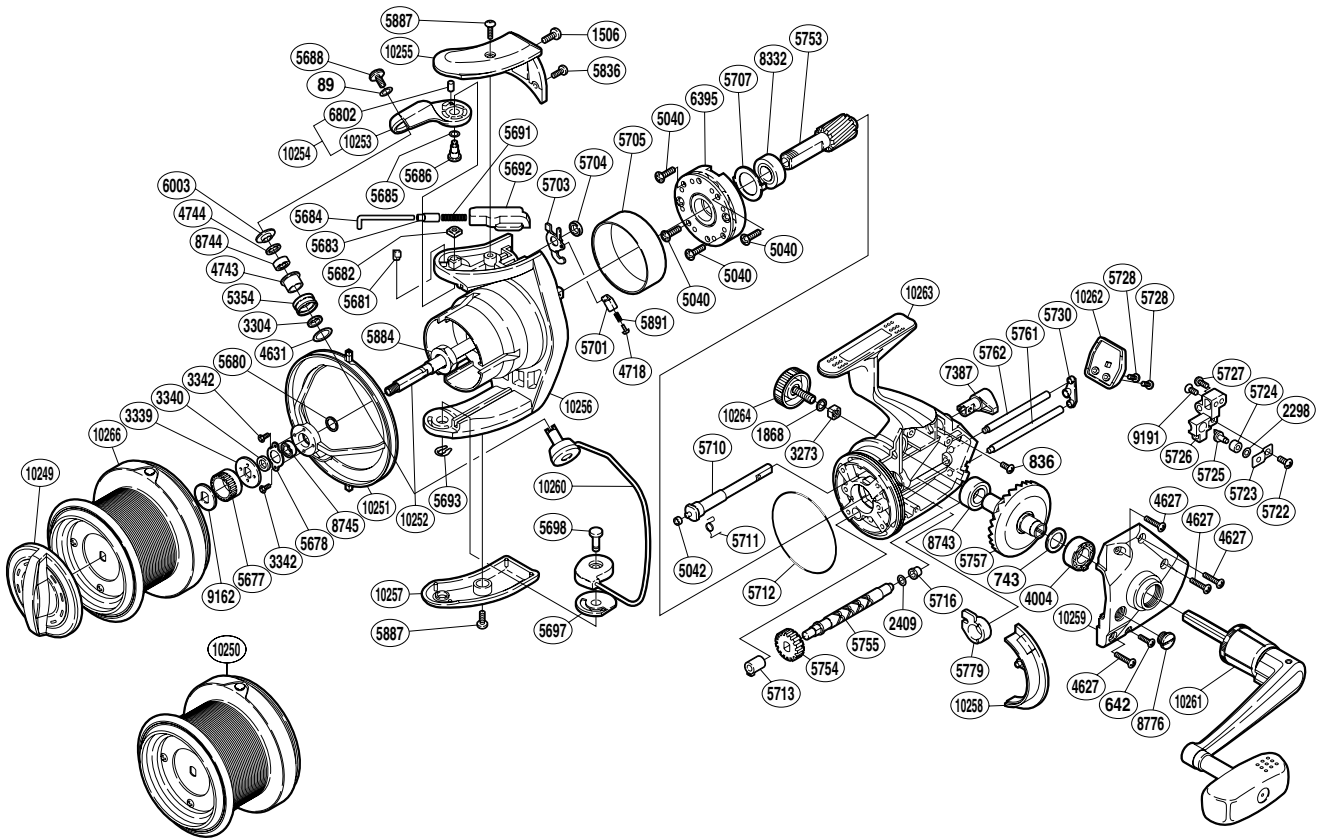

SHIMANO®

ULTEGRA A-RB

UL-12000XSA

(1SG878000G)

Part No.	Description	Part No.	Description	Part No.	Description
RD 0089	Lock Washer	RD 5691	Bail Spring	RD 5887	Screw
RD 0642	Screw	RD 5692	Bail Spring Guide B	RD 5891	Bail Trip Lever Spring
RD 0743	Washer	RD 5693	U Lock	RD 6003	Line Roller Washer
RD 0836	Screw	RD 5697	Bail Hold Support Spacer	RD 6395	Roller Clutch Assembly
RD 1506	Screw	RD 5698	Bail Hold Support Shaft	RD 6802	Bail Arm Bushing
RD 1868	Handle Lock Washer	RD 5701	Lever Spring Guide B	RD 7387	Anti-Reverse Lever
RD 2298	Spacer	RD 5703	Bail Trip Lever	RD 8332	Ball Bearing
RD 2409	Spacer	RD 5704	Trip Lever Spacer	RD 8743	Ball Bearing
RD 3273	Handle Screw Lock	RD 5705	Roller Clutch Ring	RD 8744	Ball Bearing
RD 3304	Bearing Spacer	RD 5707	Bearing Washer	RD 8745	Ball Bearing
RD 3339	Spool Support B	RD 5710	Anti-Reverse Cam	RD 8776	Oil Cap
RD 3340	Spacer	RD 5711	Anti-Reverse Cam Spring	RD 9162	Spool Washer
RD 3342	Screw	RD 5712	O Ring	RD 9191	Screw
RD 4004	Drive Gear Bushing	RD 5713	Worm Bushing (front)	RD10249	Drag Knob
RD 4627	Screw	RD 5716	Worm Bushing (rear)	RD10251	Line Safety Guard
RD 4631	Spacer	RD 5722	Screw	RD10252	Main Shaft
RD 4718	Lever Spring Guide A	RD 5723	Oscillating Pawl Cover	RD10253	Bail Arm
RD 4743	Line Roller Bushing	RD 5724	Oscillating Slider Bushing	RD10254	Bail Arm
RD 4744	Roller Bearing Seal	RD 5725	Oscillating Pawl	RD10255	Bail Spring Cover
RD 5040	Screw	RD 5726	Oscillating Slider	RD10256	Rotor
RD 5042	Anti-Reverse Cam Ring	RD 5727	Screw	RD10257	Bail Hold Support Guard
RD 5354	Line Roller	RD 5728	Screw	RD10258	Side Cover Flange
RD 5677	Spool Support A	RD 5730	Worm Shaft Retainer Washer	RD10259	Side Cover
RD 5678	Bearing Retainer	RD 5753	Pinion Gear	RD10260	Bail Assembly
RD 5680	Spacer	RD 5754	Idle Gear	RD10261	Handle Assembly
RD 5681	Angle Controller	RD 5755	Worm Shaft	RD10262	Rear Protector
RD 5682	Bail Arm Nut	RD 5757	Drive Gear	RD10263	Body
RD 5683	Bail Spring Guide A Support	RD 5761	Oscillating Guide (long)	RD10264	Handle Screw Cap
RD 5684	Bail Spring Guide A	RD 5762	Oscillating Guide (short)	RD10266	Spool Assembly
RD 5685	Spacer	RD 5779	Bushing		
RD 5686	Bail Arm Shaft	RD 5836	Screw		
RD 5688	Screw	RD 5884	Rotor Nut	RD10250	Spare Spool Assembly