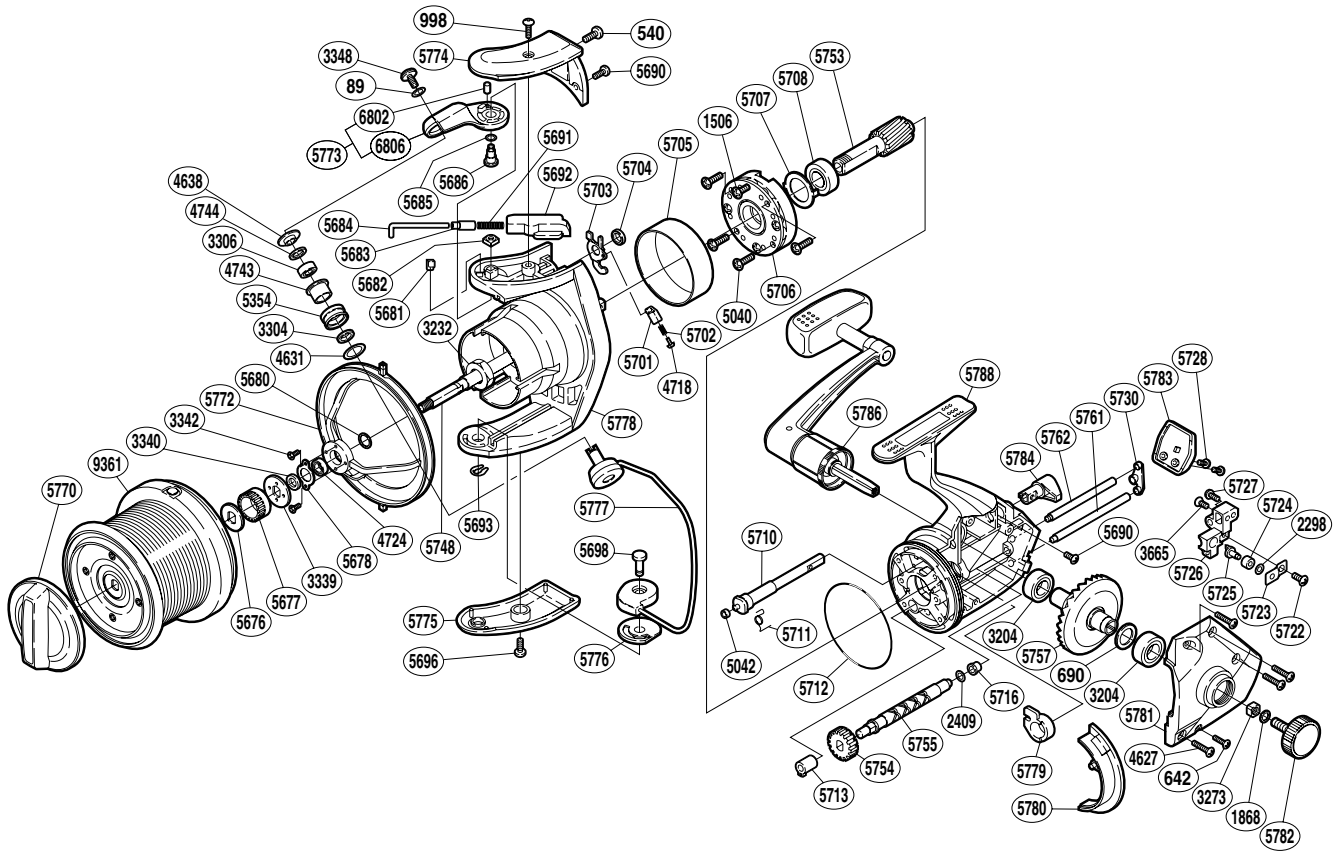

SHIMANO®

ULTEGRA

ULT-XT12000

Part No.	Description	Part No.	Description	Part No.	Description
RD 0089	Lock Washer	RD 5678	Bearing Retainer	RD 5726	Oscillating Slider
RD 0540	Bail Spring Cover Screw (medium)	RD 5680	Line Safety Guard Spacer (B)	RD 5727	Slider Retainer Screw (B)
RD 0642	Side Cover Screw (small)	RD 5681	Angle Controller	RD 5728	Rear Protector Screw
RD 0690	Drive Gear Washer	RD 5682	Bail Arm Nut	RD 5730	Worm Shaft Retainer Washer
RD 0998	Bail Spring Cover Screw (long)	RD 5683	Spring Guide (A) Support	RD 5748	Main Shaft
RD 1506	Clutch Cover Screw	RD 5684	Bail Spring Guide (A)	RD 5753	Pinion Gear
RD 1868	Handle Lock Washer	RD 5685	Spacer	RD 5754	Idle Gear
RD 2298	Spacer	RD 5686	Bail Arm Shaft	RD 5755	Worm Shaft
RD 2409	Worm Shaft Spacer	RD 5690	Multi-Purpose Screw	RD 5757	Drive Gear
RD 3204	Ball Bearing	RD 5691	Bail Spring	RD 5761	Oscillating Guide (long)
RD 3232	Rotor Nut	RD 5692	Bail Spring Guide (B)	RD 5762	Oscillating Guide (short)
RD 3273	Handle Screw Lock	RD 5693	"U" Lock	RD 5770	Drag Knob
RD 3304	Bearing Spacer	RD 5696	Guard Screw	RD 5772	Line Safety Guard
RD 3306	Line Roller Bearing	RD 5698	Bail Hold Support Shaft	RD 5773	Bail Arm
RD 3339	Spool Support (B)	RD 5701	Lever Spring Guide (B)	RD 5774	Bail Spring Cover
RD 3340	Line Safety Guard Spacer (A)	RD 5702	Lever Spring	RD 5775	Bail Hold Support Guard
RD 3342	Bearing Retainer Screw	RD 5703	Bail Trip Lever	RD 5776	Bail Hold Support Spacer
RD 3348	Line Roller Screw	RD 5704	Trip Lever Spacer	RD 5777	Bail Assembly
RD 3665	Slider Retainer Screw (A)	RD 5705	Roller Clutch Ring	RD 5778	Rotor
RD 4627	Side Cover Screw (large)	RD 5706	Roller Clutch Assembly	RD 5779	Bushing
RD 4631	Spacer	RD 5707	Bearing Washer	RD 5780	Side Cover Flange
RD 4638	Line Roller Washer	RD 5708	Ball Bearing	RD 5781	Side Cover
RD 4718	Lever Spring Guide (A)	RD 5710	Anti-Reverse Cam	RD 5782	Handle Screw Cap
RD 4724	Ball Bearing	RD 5711	Anti-Reverse Cam Spring	RD 5783	Rear Protector
RD 4743	Line Roller Bushing	RD 5712	"O" Ring (large)	RD 5784	Anti-Reverse Lever
RD 4744	Roller Bearing Seal	RD 5713	Worm Bushing (front)	RD 5786	Handle Assembly
RD 5040	Roller Clutch Screw	RD 5716	Worm Bushing (rear)	RD 5788	Body
RD 5042	Anti-Reverse Cam Ring	RD 5722	Oscillating Pawl Cover Screw	RD 6802	Bail Arm Bushing
RD 5354	Line Roller	RD 5723	Oscillating Pawl Cover	RD 6806	Bail Arm
RD 5676	Spool Washer	RD 5724	Oscillating Slider Bushing	RD 9361	Spool Assembly
RD 5677	Spool Support (A)	RD 5725	Oscillating Pawl		